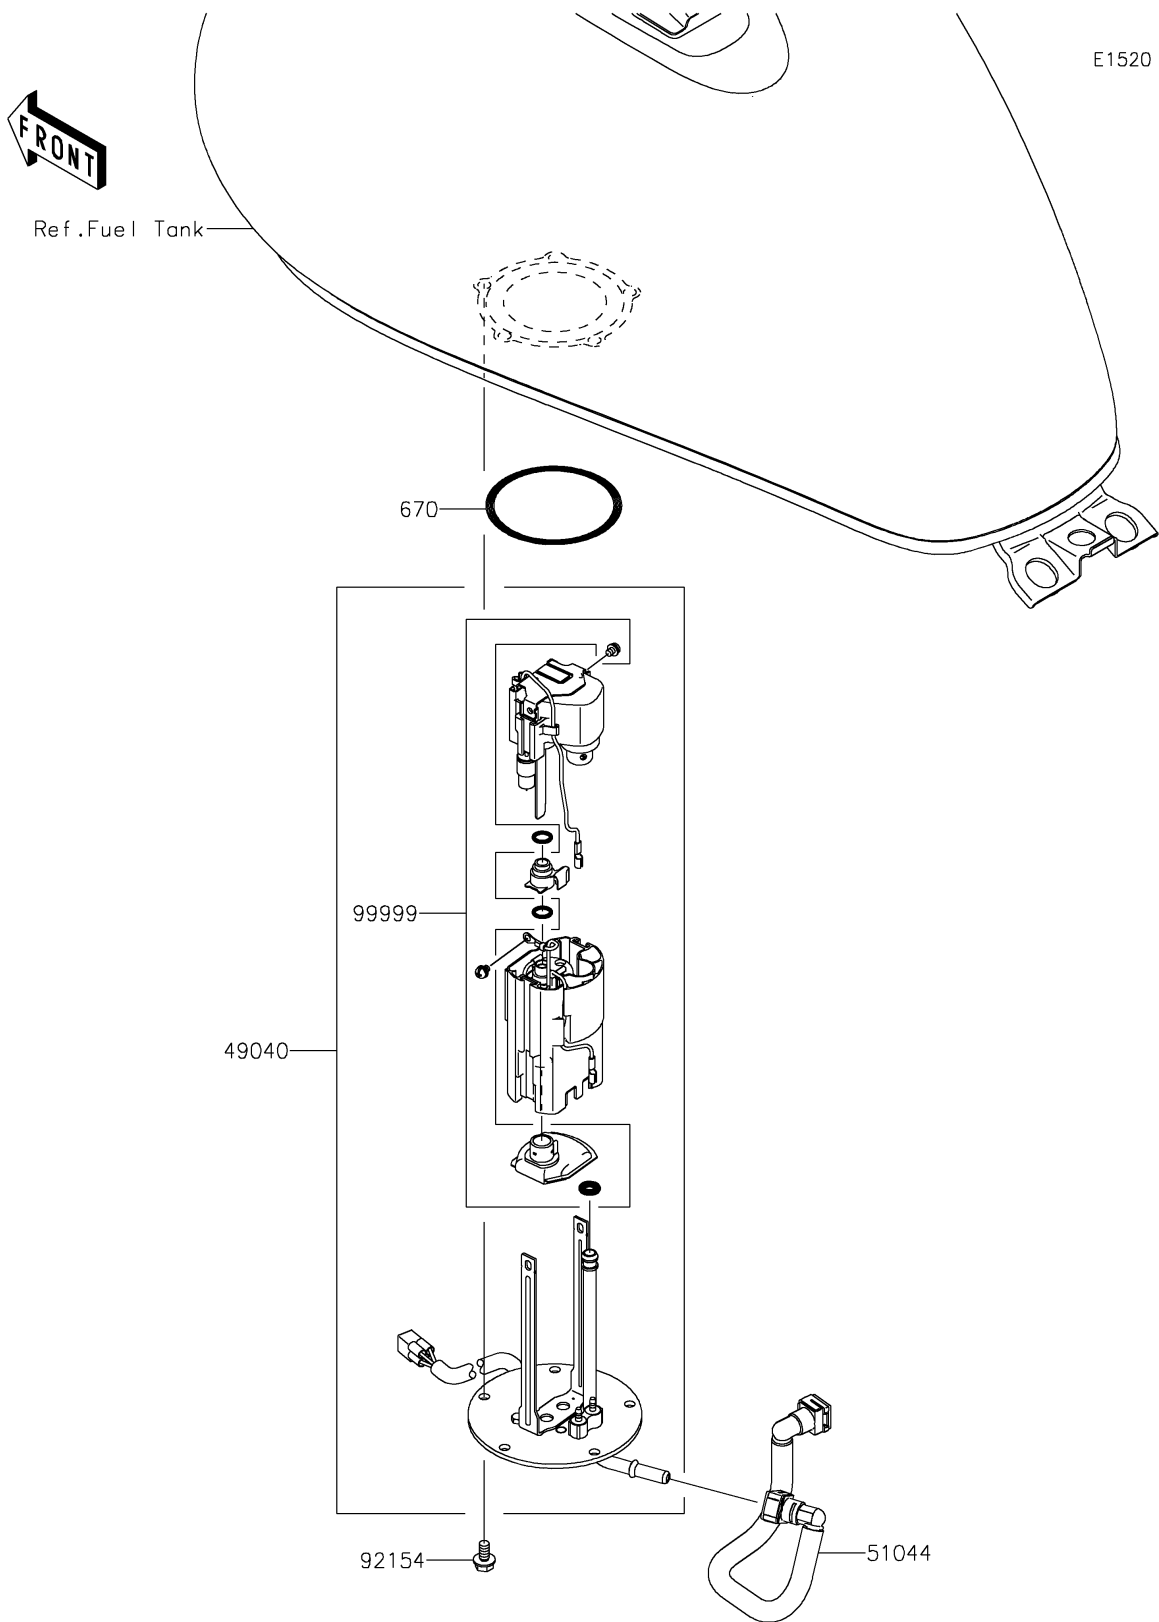

2016 Vulcan 900 Classic LT PARTS DIAGRAM

Fuel Pump

2016 Vulcan 900 Classic LT PARTS LIST

Fuel Pump

ITEM NAME	PART NUMBER	QUANTITY
PUMP-FUEL (Ref # 49040)	49040-0022	1
TUBE-ASSY,FUEL,E25 (Ref # 51044)	51044-0865	1
O RING (Ref # 670)	670E5075	1
BOLT,FLANGED,6X12 (Ref # 92154)	92154-1848	1
KIT,FUEL FILTER (Ref # 99999)	99999-0521	1