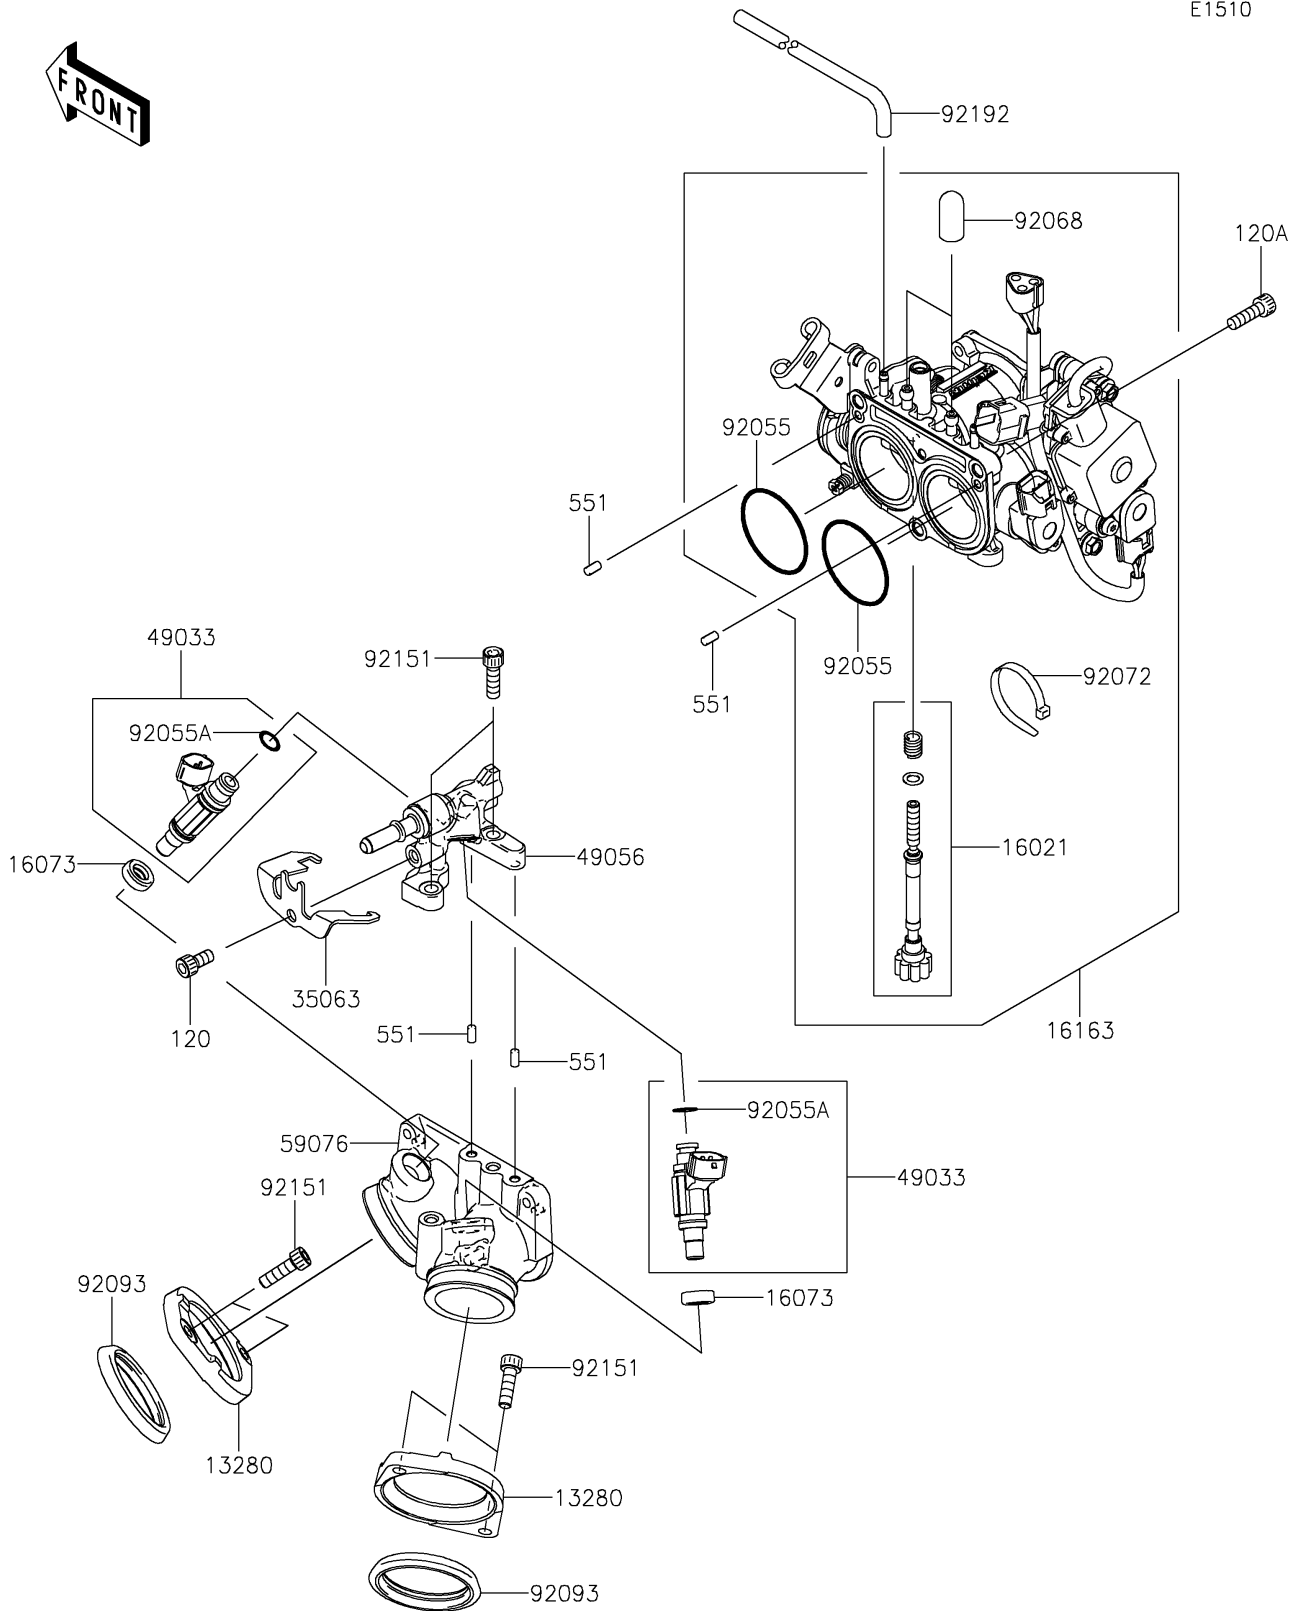

2016 VULCAN® 900 CLASSIC LT PARTS DIAGRAM

Throttle

E1510

2016 VULCAN® 900 CLASSIC LT PARTS LIST

Throttle

ITEM NAME	PART NUMBER	QUANTITY
-----------	-------------	----------