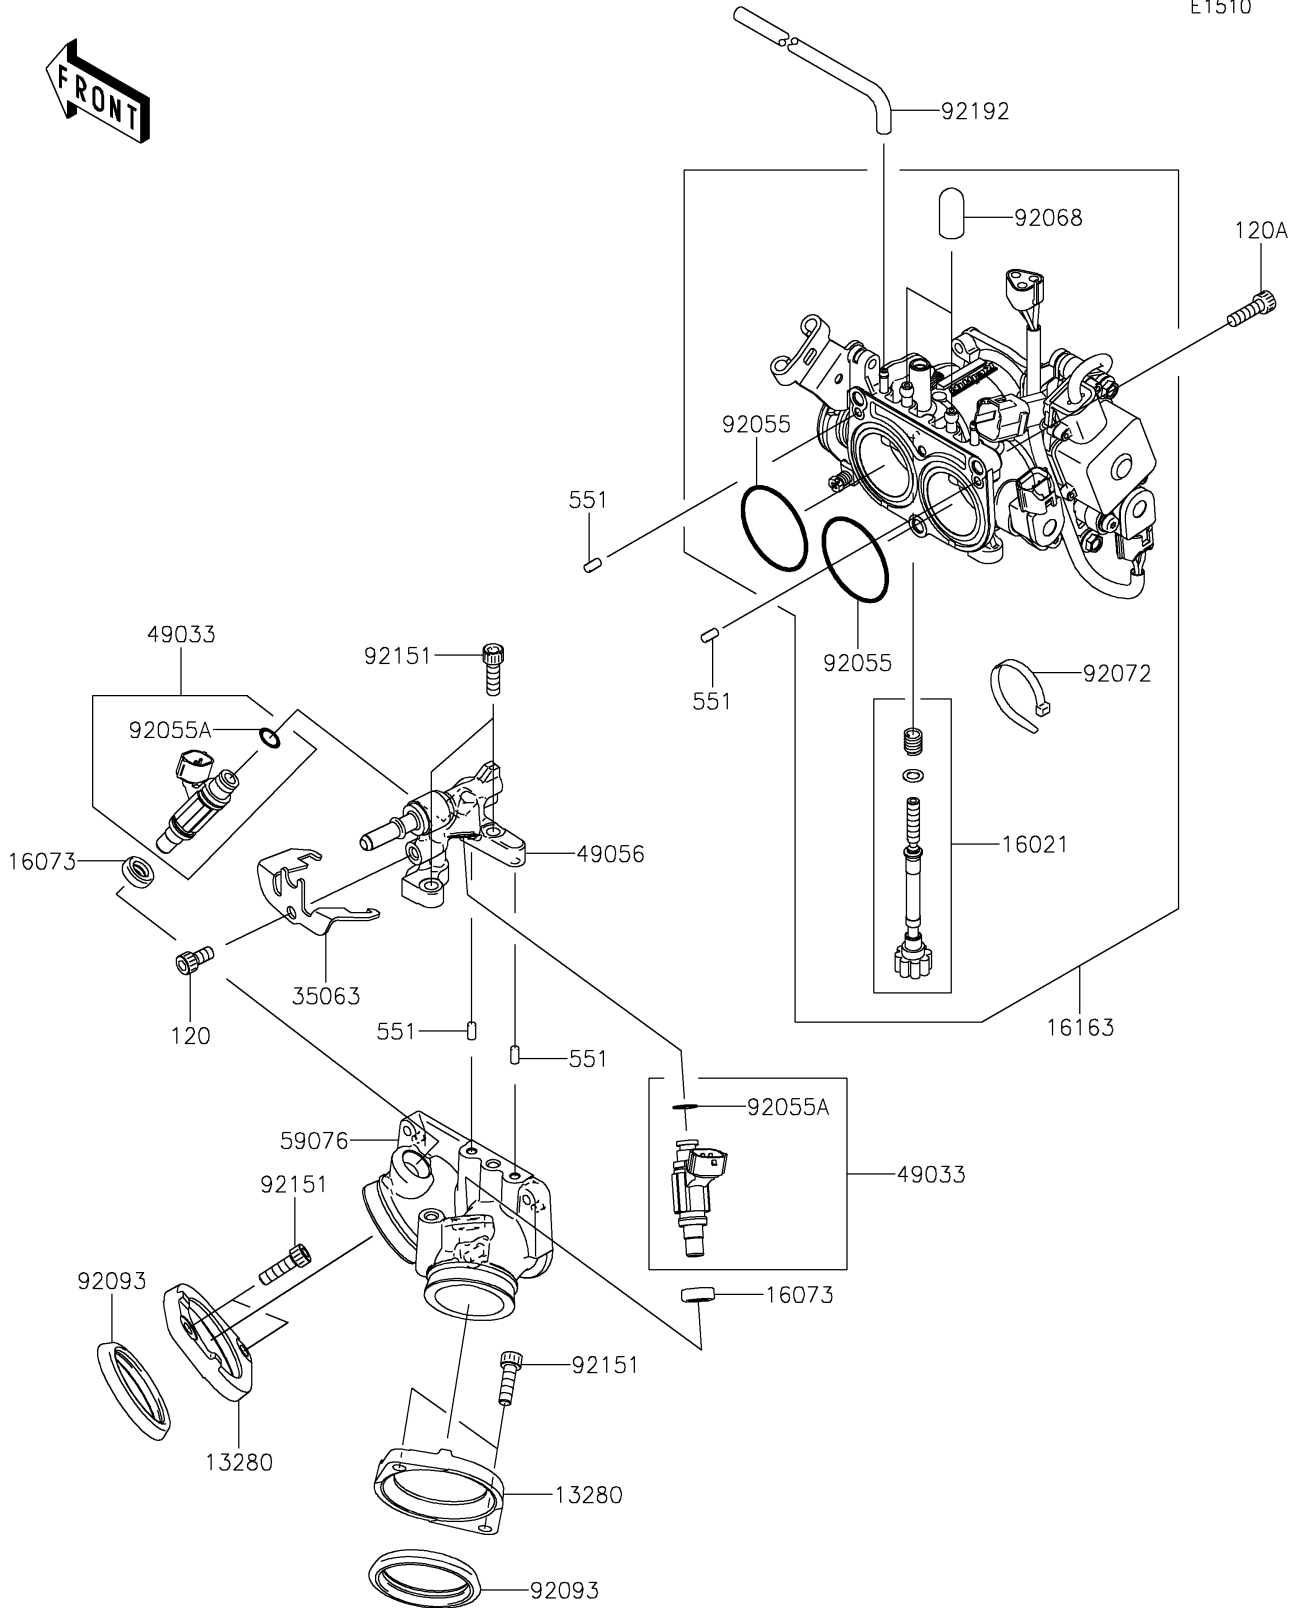

2016 Vulcan 900 Classic LT PARTS DIAGRAM

Throttle

E1510

2016 Vulcan 900 Classic LT PARTS LIST

Throttle

ITEM NAME	PART NUMBER	QUANTITY
BOLT-SOCKET,6X12 (Ref # 120)	120CA0612	1
BOLT-SOCKET,6X20 (Ref # 120A)	120CA0620	1
HOLDER (Ref # 13280)	13280-1154	1
SCREW-THROTTLE STOP (Ref # 16021)	16021-0016	1
INSULATOR (Ref # 16073)	16073-3707	1
THROTTLE-ASSY,TTK34 (Ref # 16163)	16163-0114	1
STAY (Ref # 35063)	35063-0240	1
NOZZLE-INJECTION (Ref # 49033)	49033-0011	1
PIPE-INJECTION (Ref # 49056)	49056-0018	1
PIN-DOWEL (Ref # 551)	551R0408	1
MANIFOLD-INTAKE (Ref # 59076)	59076-0003	1
RING-O (Ref # 92055)	92055-0118	1
RING-O,INJECTION NOZZLE (Ref # 92055A)	92055-1622	1
PLUG,12X25 (Ref # 92068)	92068-006	1
BAND,SUB-HARNESS (Ref # 92072)	92072-0012	1
SEAL (Ref # 92093)	92093-0072	1
BOLT,SOCKET,6X20 (Ref # 92151)	92151-3774	1
TUBE,SENSOR-THROBO (Ref # 92192)	92192-0308	1