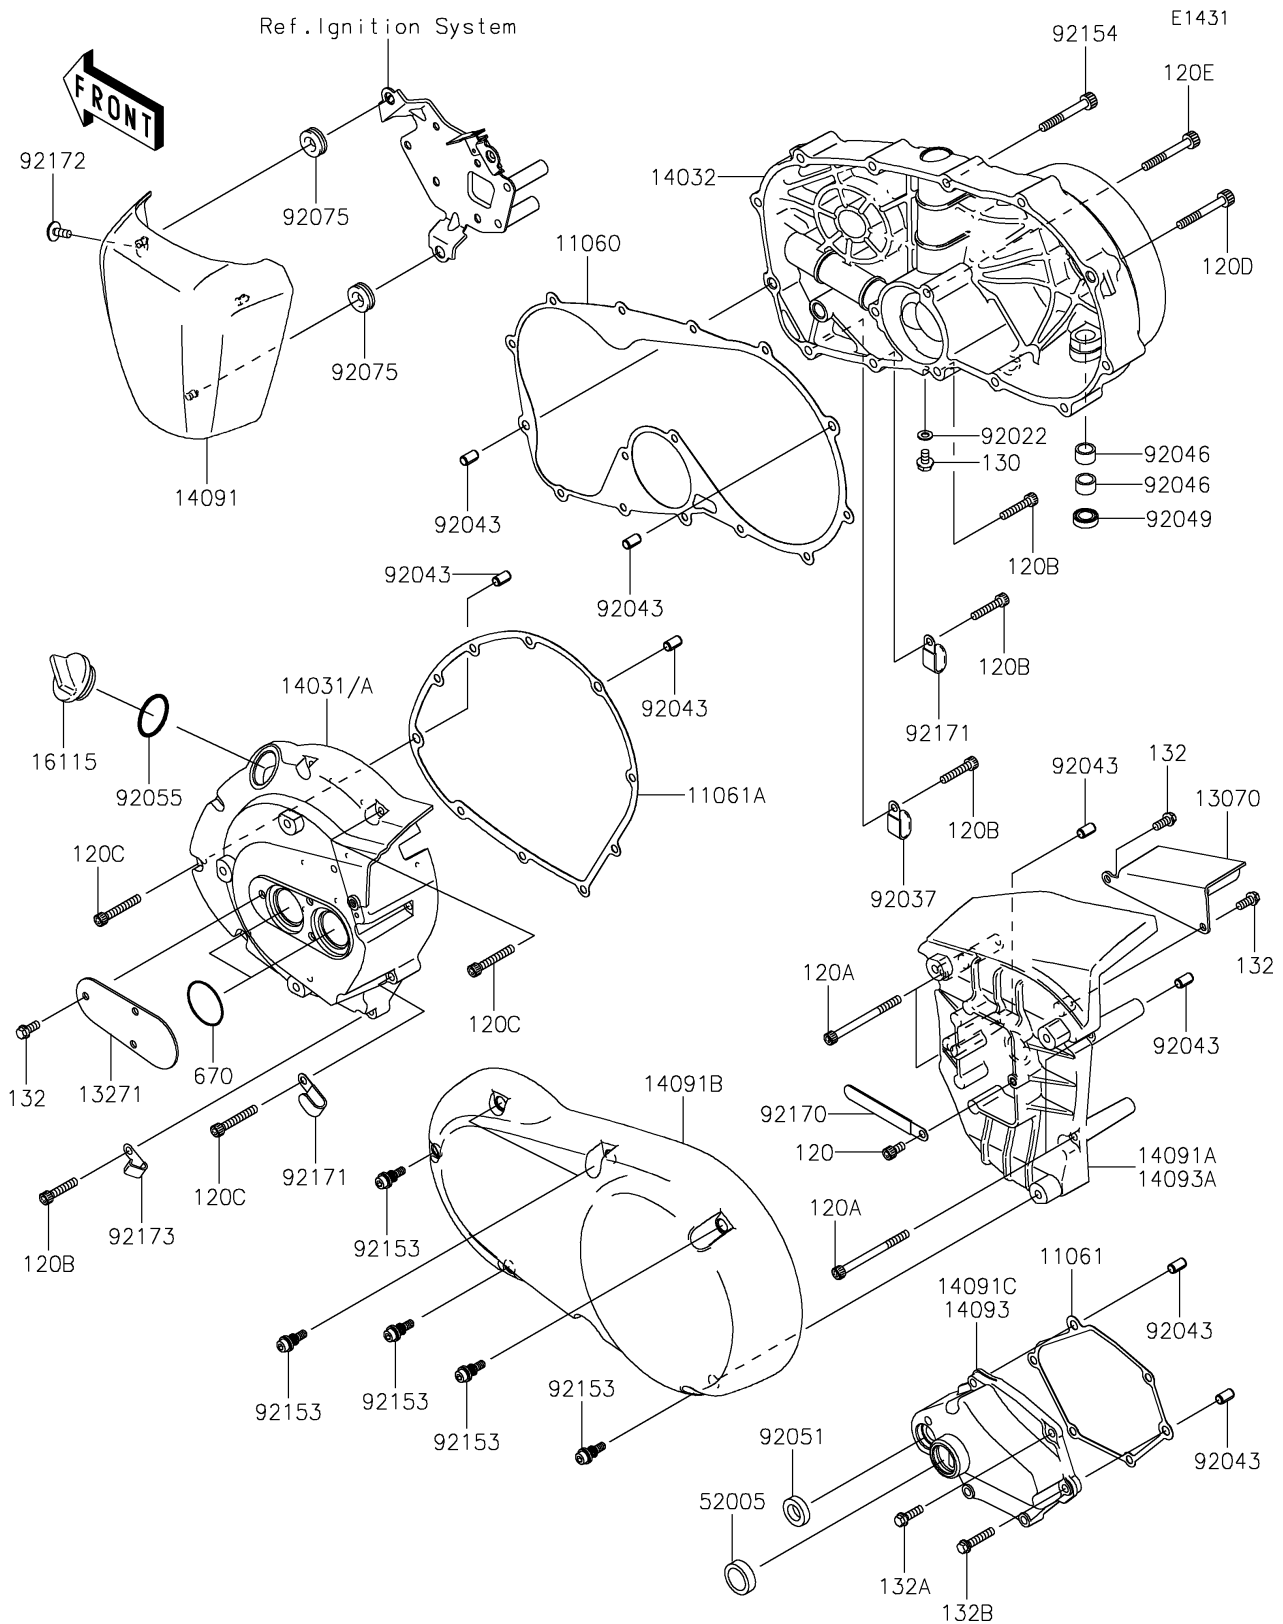

2016 Vulcan 900 Classic LT PARTS DIAGRAM

Engine Cover(s)

2016 Vulcan 900 Classic LT PARTS LIST

Engine Cover(s)

ITEM NAME	PART NUMBER	QUANTITY
GASKET,CLUTCH COVER (Ref # 11060)	11060-1926	1
GASKET,MECHANISM COVER (Ref # 11061)	11061-0208	1
GASKET,GENERATOR COVER (Ref # 11061A)	11061-0209	1
BOLT-SOCKET,6X12 (Ref # 120)	120CA0612	1
BOLT-SOCKET,6X75 (Ref # 120A)	120CA0675	1
BOLT-SOCKET,6X30 (Ref # 120B)	120CC0630	1
BOLT-SOCKET,6X40 (Ref # 120C)	120CC0640	1
BOLT-SOCKET,6X50 (Ref # 120D)	120CC0650	1
BOLT-SOCKET,6X65 (Ref # 120E)	120CC0665	1
BOLT-FLANGED,6X10 (Ref # 130)	130BA0610	1
GUIDE,BELT (Ref # 13070)	13070-0055	1
BOLT-FLANGED-SMALL,6X14 (Ref # 132)	132BA0614	1
PLATE (Ref # 13271)	13271-0700	1
BOLT-FLANGED-SMALL,6X20 (Ref # 132A)	132BA0620	1
BOLT-FLANGED-SMALL,6X30 (Ref # 132B)	132BA0630	1
COVER-GENERATOR (Ref # 14031)	14031-0056	1
COVER-CLUTCH (Ref # 14032)	14032-0076	1
COVER (Ref # 14091)	14091-0289	1
COVER,PULLEY (Ref # 14091A)	14091-0510	1
COVER,OUTER,LH (Ref # 14091B)	14091-0511	1
COVER,CHANGE MECHANISM (Ref # 14091C)	14091-0633	1
CAP-OIL FILLER (Ref # 16115)	16115-1009	1
GAUGE,OIL LEVEL (Ref # 52005)	52005-1009	1
WASHER,6.1X12X1 (Ref # 92022)	92022-077	1
CLAMP,L=45 (Ref # 92037)	92037-1539	1
PIN,6.2X8X14 (Ref # 92043)	92043-1263	1
BEARING-NEEDLE,HK1210FM (Ref # 92046)	92046-0034	1
SEAL-OIL,TB12205.5 (Ref # 92049)	92049-1271	1
SEAL-OIL,TB13225.5 (Ref # 92051)	92051-005	1

2016 Vulcan 900 Classic LT PARTS LIST

Engine Cover(s)

ITEM NAME	PART NUMBER	QUANTITY
RING-O,31.5X2.6 (Ref # 92055)	92055-049	1
DAMPER (Ref # 92075)	92075-1629	1
BOLT,SOCKET,6X22 (Ref # 92153)	92153-1331	1
BOLT,SOCKET,6X50 (Ref # 92154)	92154-0270	1
CLAMP (Ref # 92170)	92170-1925	1
CLAMP (Ref # 92171)	92171-0739	1
SCREW,5X12 (Ref # 92172)	92172-0101	1
CLAMP,HARNESS (Ref # 92173)	92173-1368	1
O RING,34MM (Ref # 670)	670B3034	1