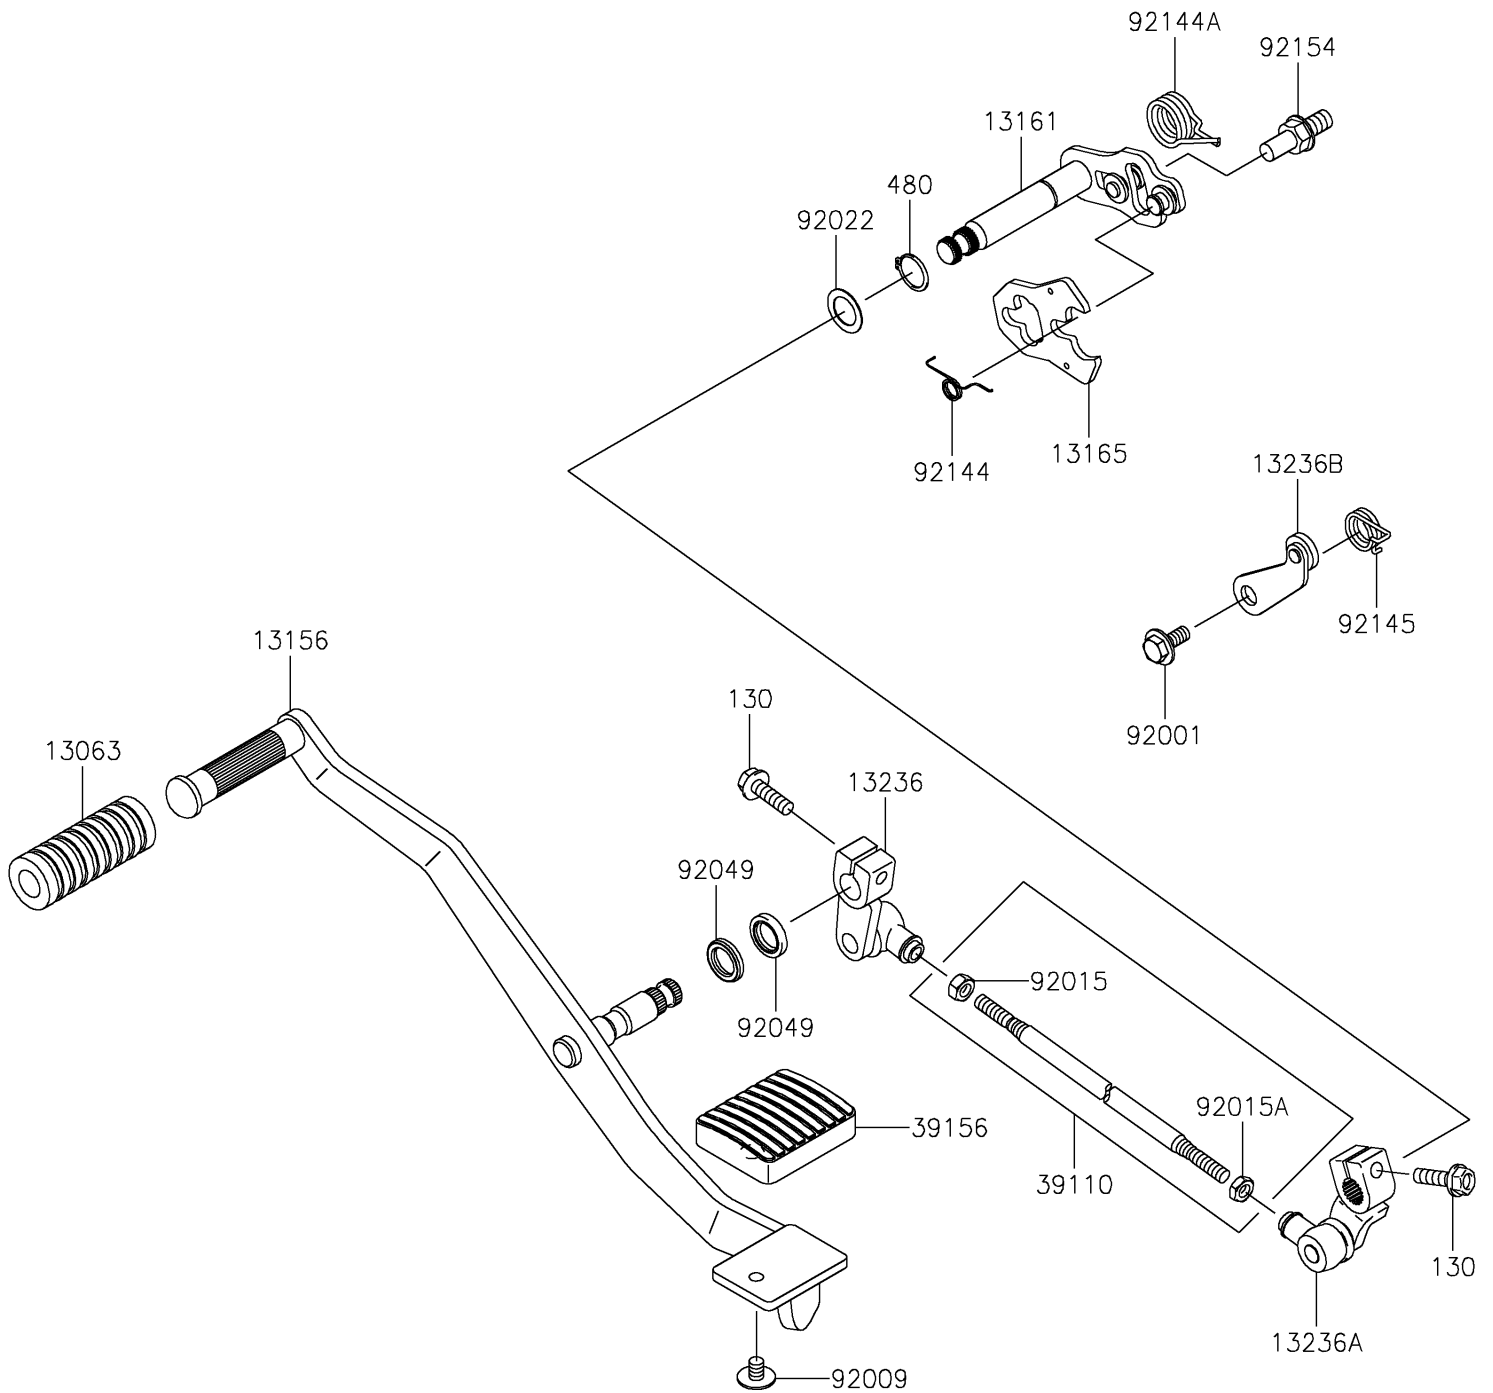

2016 VULCAN® 900 CLASSIC LT PARTS DIAGRAM

Gear Change Mechanism

E1370

2016 VULCAN® 900 CLASSIC LT PARTS LIST

Gear Change Mechanism

ITEM NAME	PART NUMBER	QUANTITY
-----------	-------------	----------