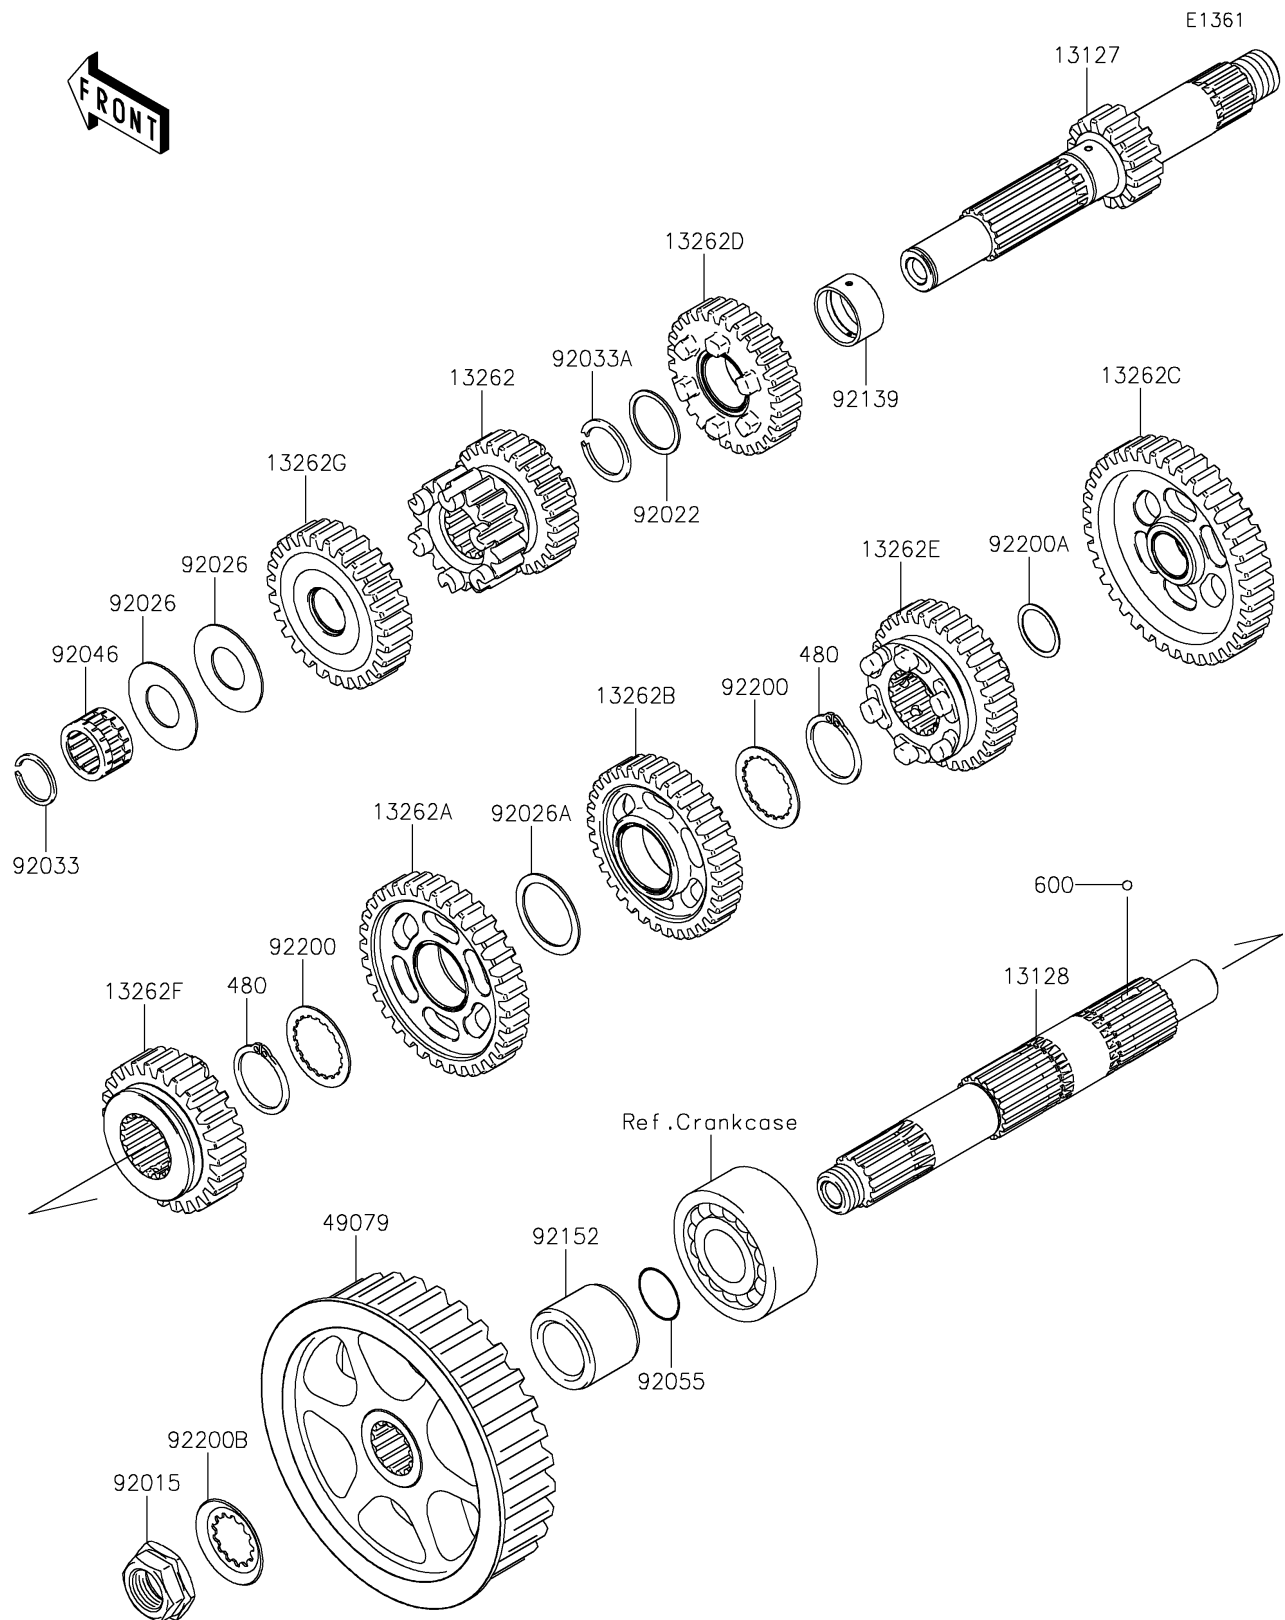

2017 Vulcan 900 Classic LT

PARTS DIAGRAM

Transmission

2017 Vulcan 900 Classic LT

PARTS LIST

Transmission

ITEM NAME	PART NUMBER	QUANTITY
SHAFT-TRANSMISSION INPUT,14T (Ref # 13127)	13127-0038	1
SHAFT-TRANSMISSION OUTPUT (Ref # 13128)	13128-0025	1
GEAR,INPUT 2ND&3RD,18T&25T (Ref # 13262)	13262-0315	1
GEAR,OUTPUT 2ND,34T (Ref # 13262A)	13262-0319	1
GEAR,OUTPUT 3RD,34T (Ref # 13262B)	13262-0320	1
GEAR,OUTPUT LOW,39T (Ref # 13262C)	13262-0419	1
GEAR,INPUT 4TH,28T (Ref # 13262D)	13262-0496	1
GEAR,OUTPUT 4TH,31T (Ref # 13262E)	13262-0497	1
GEAR,OUTPUT 5TH,26T (Ref # 13262F)	13262-0701	1
GEAR,INPUT 5TH,27T (Ref # 13262G)	13262-0703	1
CIRCLIP (Ref # 480)	480J2900	2
PULLEY-BELT (Ref # 49079)	49079-0016	1
BALL-STEEL,5/32 (Ref # 600)	600A0500	3
NUT,20MM (Ref # 92015)	92015-1963	1
WASHER,25.3X30X1 (Ref # 92022)	92022-161	1
SPACER,20X51X1 (Ref # 92026)	92026-0102	2
SPACER,30X38X1.0 (Ref # 92026A)	92026-079	1
RING-SNAP,20MM (Ref # 92033)	92033-015	1
RING-SNAP,24MM (Ref # 92033A)	92033-026	1
BEARING-NEEDLE,PK20X27X17X3 (Ref # 92046)	92046-1303	1
RING-O (Ref # 92055)	92055-035	1
BUSHING,4TH GEAR (Ref # 92139)	92139-0186	1
COLLAR (Ref # 92152)	92152-0335	1
WASHER,30.3X38X1.0 (Ref # 92200)	92200-0222	2
WASHER,20.2X25.0X0.5 (Ref # 92200A)	92200-0291	1
WASHER (Ref # 92200B)	92200-0863	1