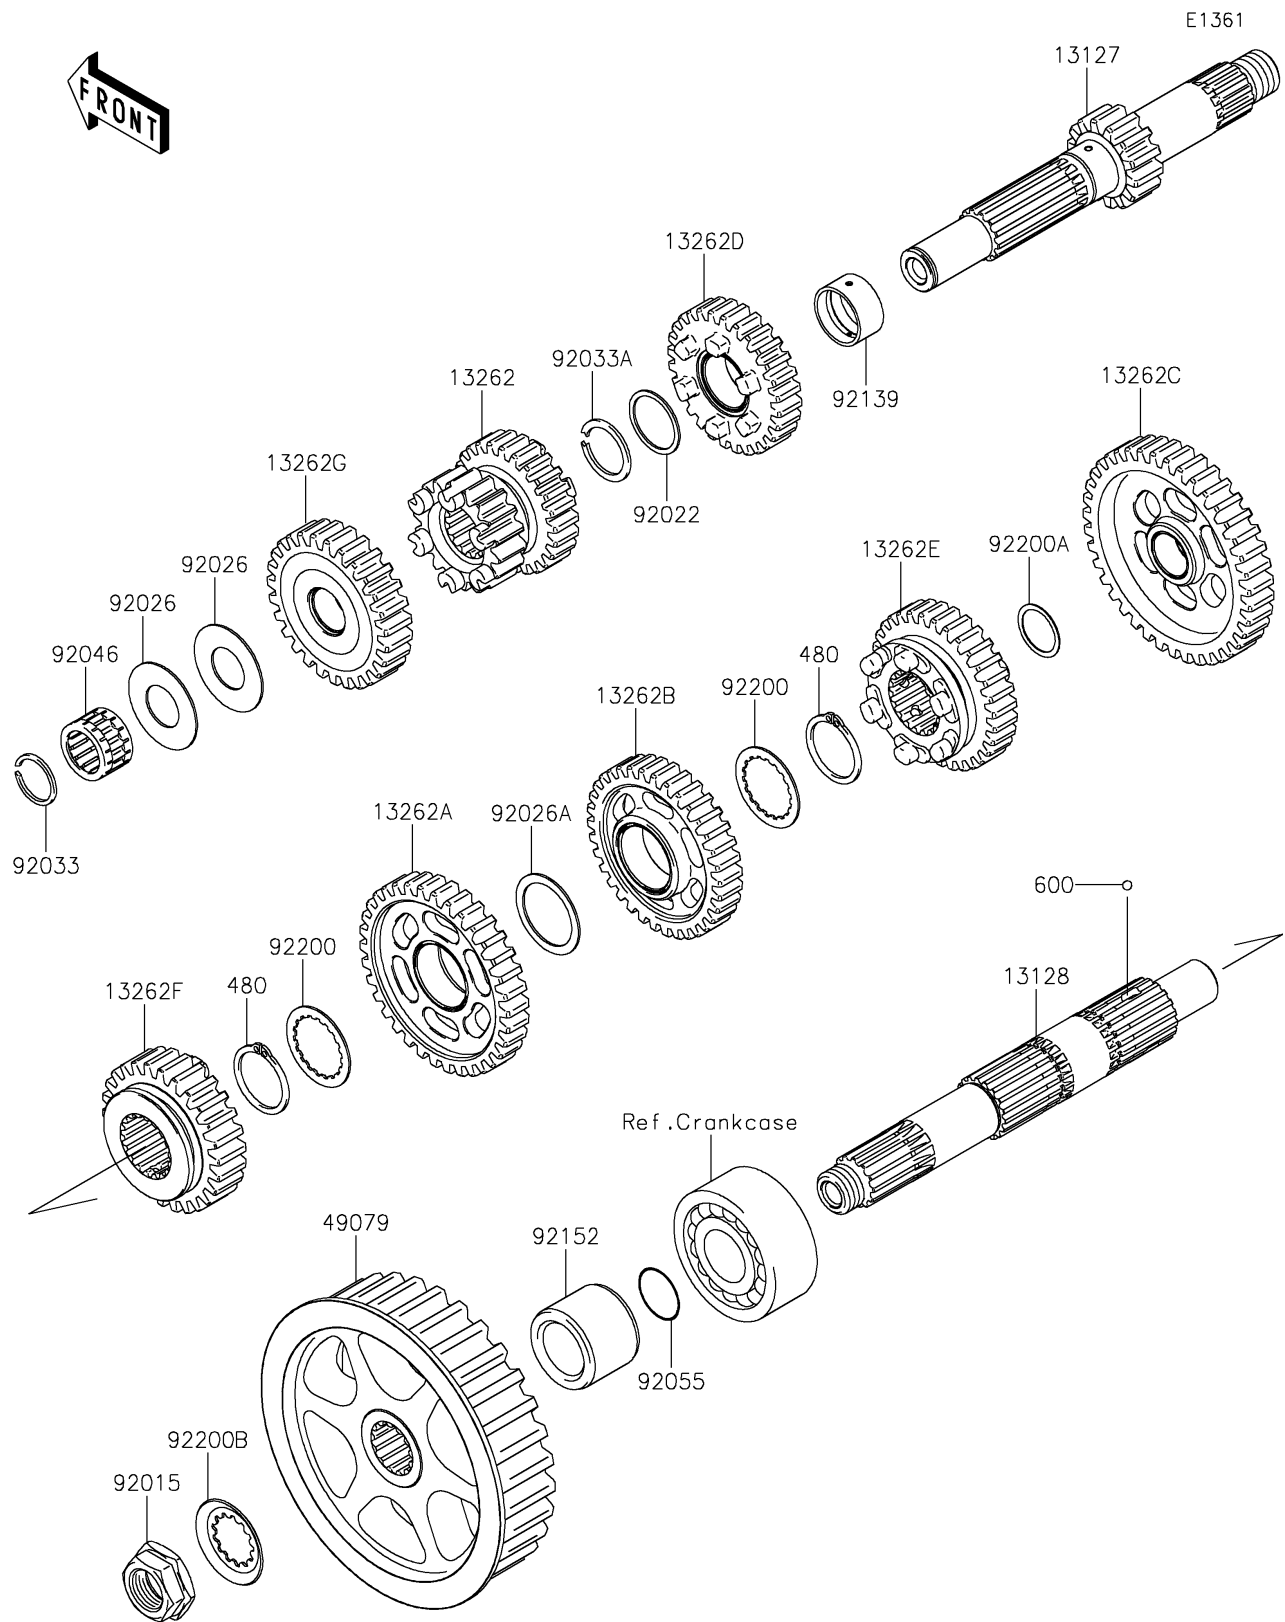

## 2016 Vulcan 900 Classic LT PARTS DIAGRAM

Transmission

## 2016 Vulcan 900 Classic LT PARTS LIST

### Transmission

ITEM NAME	PART NUMBER	QUANTITY
SHAFT-TRANSMISSION INPUT,14T (Ref # 13127)	13127-0038	1
SHAFT-TRANSMISSION OUTPUT (Ref # 13128)	13128-0025	1
GEAR,INPUT 2ND&3RD,18T&25T (Ref # 13262)	13262-0315	1
GEAR,OUTPUT 2ND,34T (Ref # 13262A)	13262-0319	1
GEAR,OUTPUT 3RD,34T (Ref # 13262B)	13262-0320	1
GEAR,OUTPUT LOW,39T (Ref # 13262C)	13262-0419	1
GEAR,INPUT 4TH,28T (Ref # 13262D)	13262-0496	1
GEAR,OUTPUT 4TH,31T (Ref # 13262E)	13262-0497	1
GEAR,OUTPUT 5TH,26T (Ref # 13262F)	13262-0701	1
GEAR,INPUT 5TH,27T (Ref # 13262G)	13262-0703	1
CIRCLIP (Ref # 480)	480J2900	1
PULLEY-BELT (Ref # 49079)	49079-0016	1
BALL-STEEL,5/32 (Ref # 600)	600A0500	1
NUT,20MM (Ref # 92015)	92015-1963	1
WASHER,25.3X30X1 (Ref # 92022)	92022-161	1
SPACER,20X51X1 (Ref # 92026)	92026-0102	1
SPACER,30X38X1.0 (Ref # 92026A)	92026-079	1
RING-SNAP,20MM (Ref # 92033)	92033-015	1
RING-SNAP,24MM (Ref # 92033A)	92033-026	1
BEARING-NEEDLE,PK20X27X17X3 (Ref # 92046)	92046-1303	1
RING-O (Ref # 92055)	92055-035	1
BUSHING,4TH GEAR (Ref # 92139)	92139-0186	1
COLLAR (Ref # 92152)	92152-0335	1
WASHER,30.3X38X1.0 (Ref # 92200)	92200-0222	1
WASHER,20.2X25.0X0.5 (Ref # 92200A)	92200-0291	1
WASHER (Ref # 92200B)	92200-0863	1