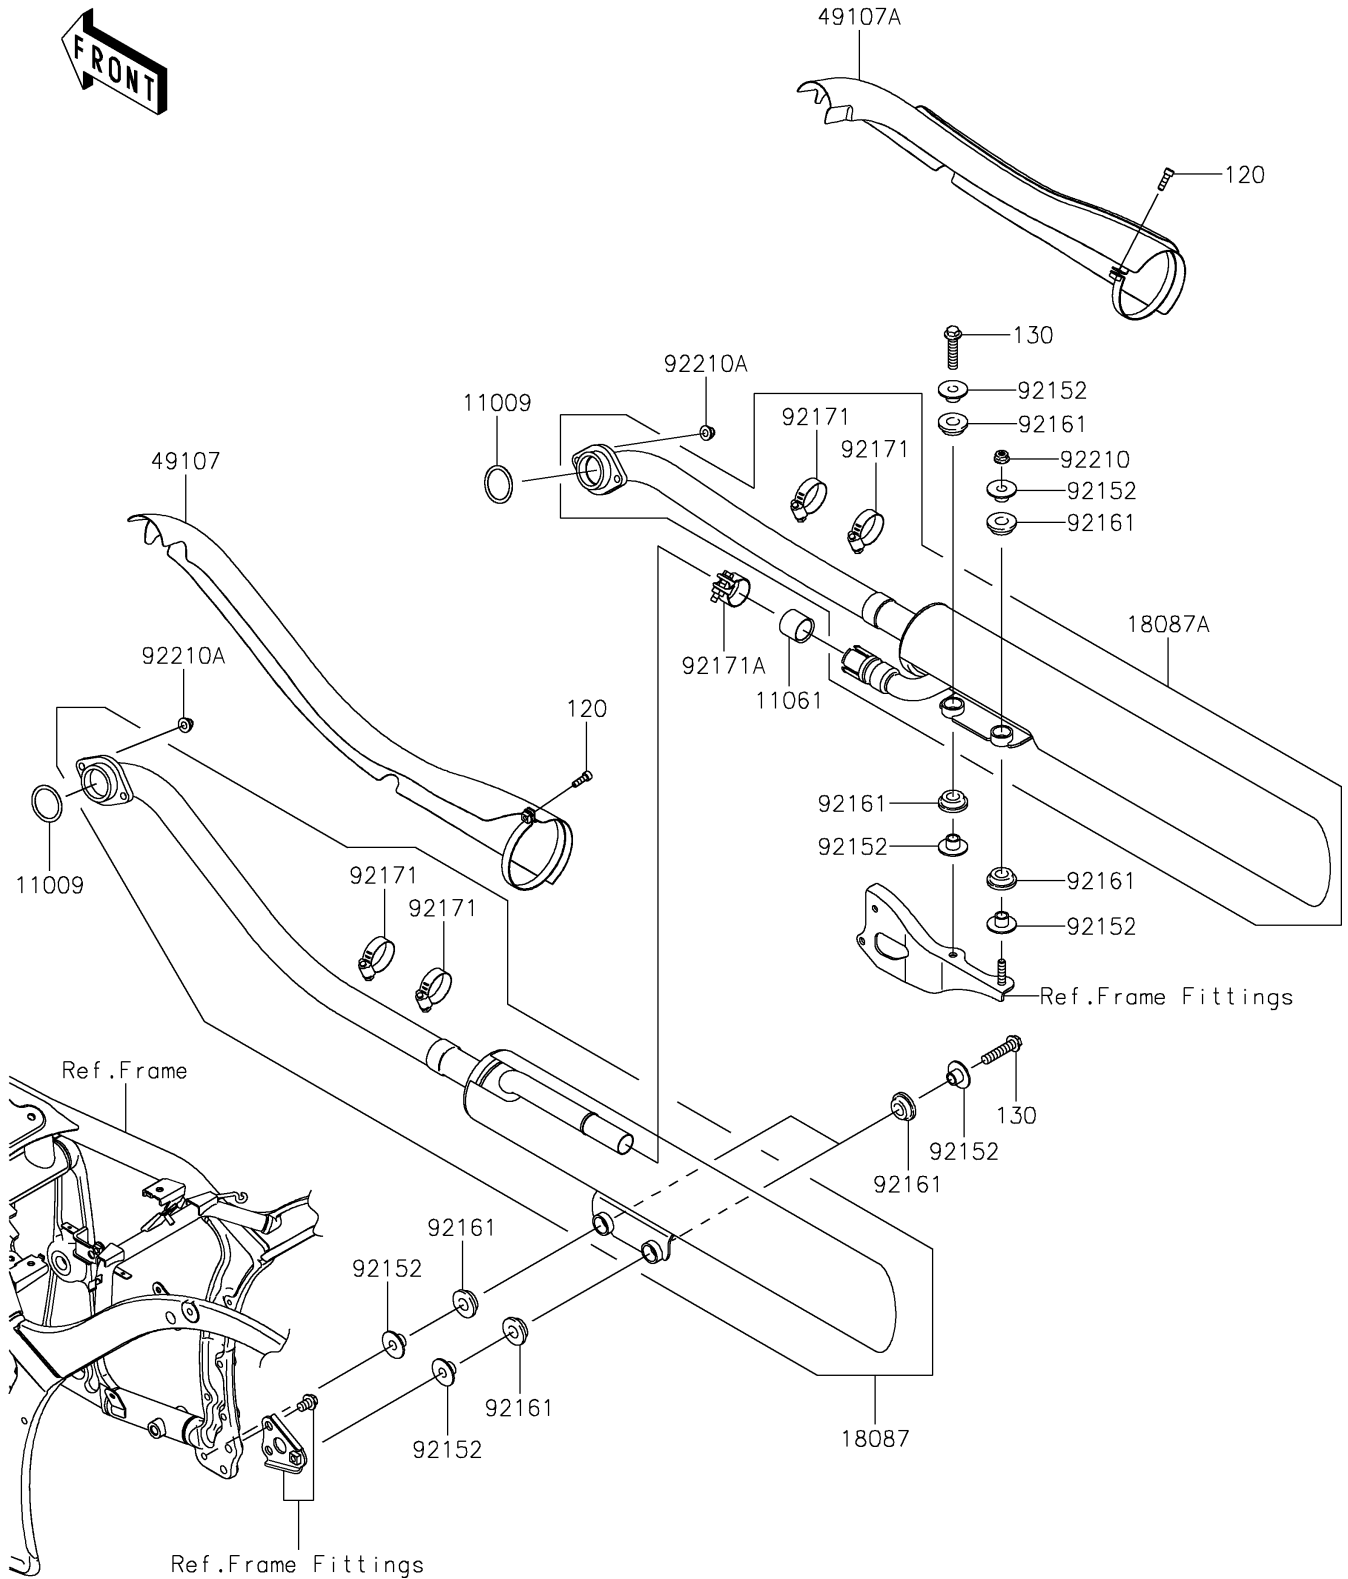

2017 Vulcan 900 Classic LT PARTS DIAGRAM

Muffler(s)

E1140

2017 Vulcan 900 Classic LT PARTS LIST

Muffler(s)

ITEM NAME	PART NUMBER	QUANTITY
GASKET,EXHAUST PIPE HOLDER (Ref # 11009)	11009-1856	2
GASKET,MUFFLER JOINT (Ref # 11061)	11061-0207	1
BOLT-SOCKET,6X20 (Ref # 120)	120CC0620	2
BOLT-FLANGED,8X35 (Ref # 130)	130BB0835	3
MUFFLER,FR (Ref # 18087)	18087-0281	1
MUFFLER,RR (Ref # 18087A)	18087-0282	1
COVER-EXHAUST PIPE,FR (Ref # 49107)	49107-0087	1
COVER-EXHAUST PIPE,RR (Ref # 49107A)	49107-0106	1
COLLAR,8.8X12X10.6 (Ref # 92152)	92152-0082	8
DAMPER (Ref # 92161)	92161-0135	8
CLAMP (Ref # 92171)	92171-0059	4
CLAMP (Ref # 92171A)	92171-0593	1
NUT,FLANGED,8MM (Ref # 92210)	92210-0004	1
NUT,CAP,8MM (Ref # 92210A)	92210-1132	4