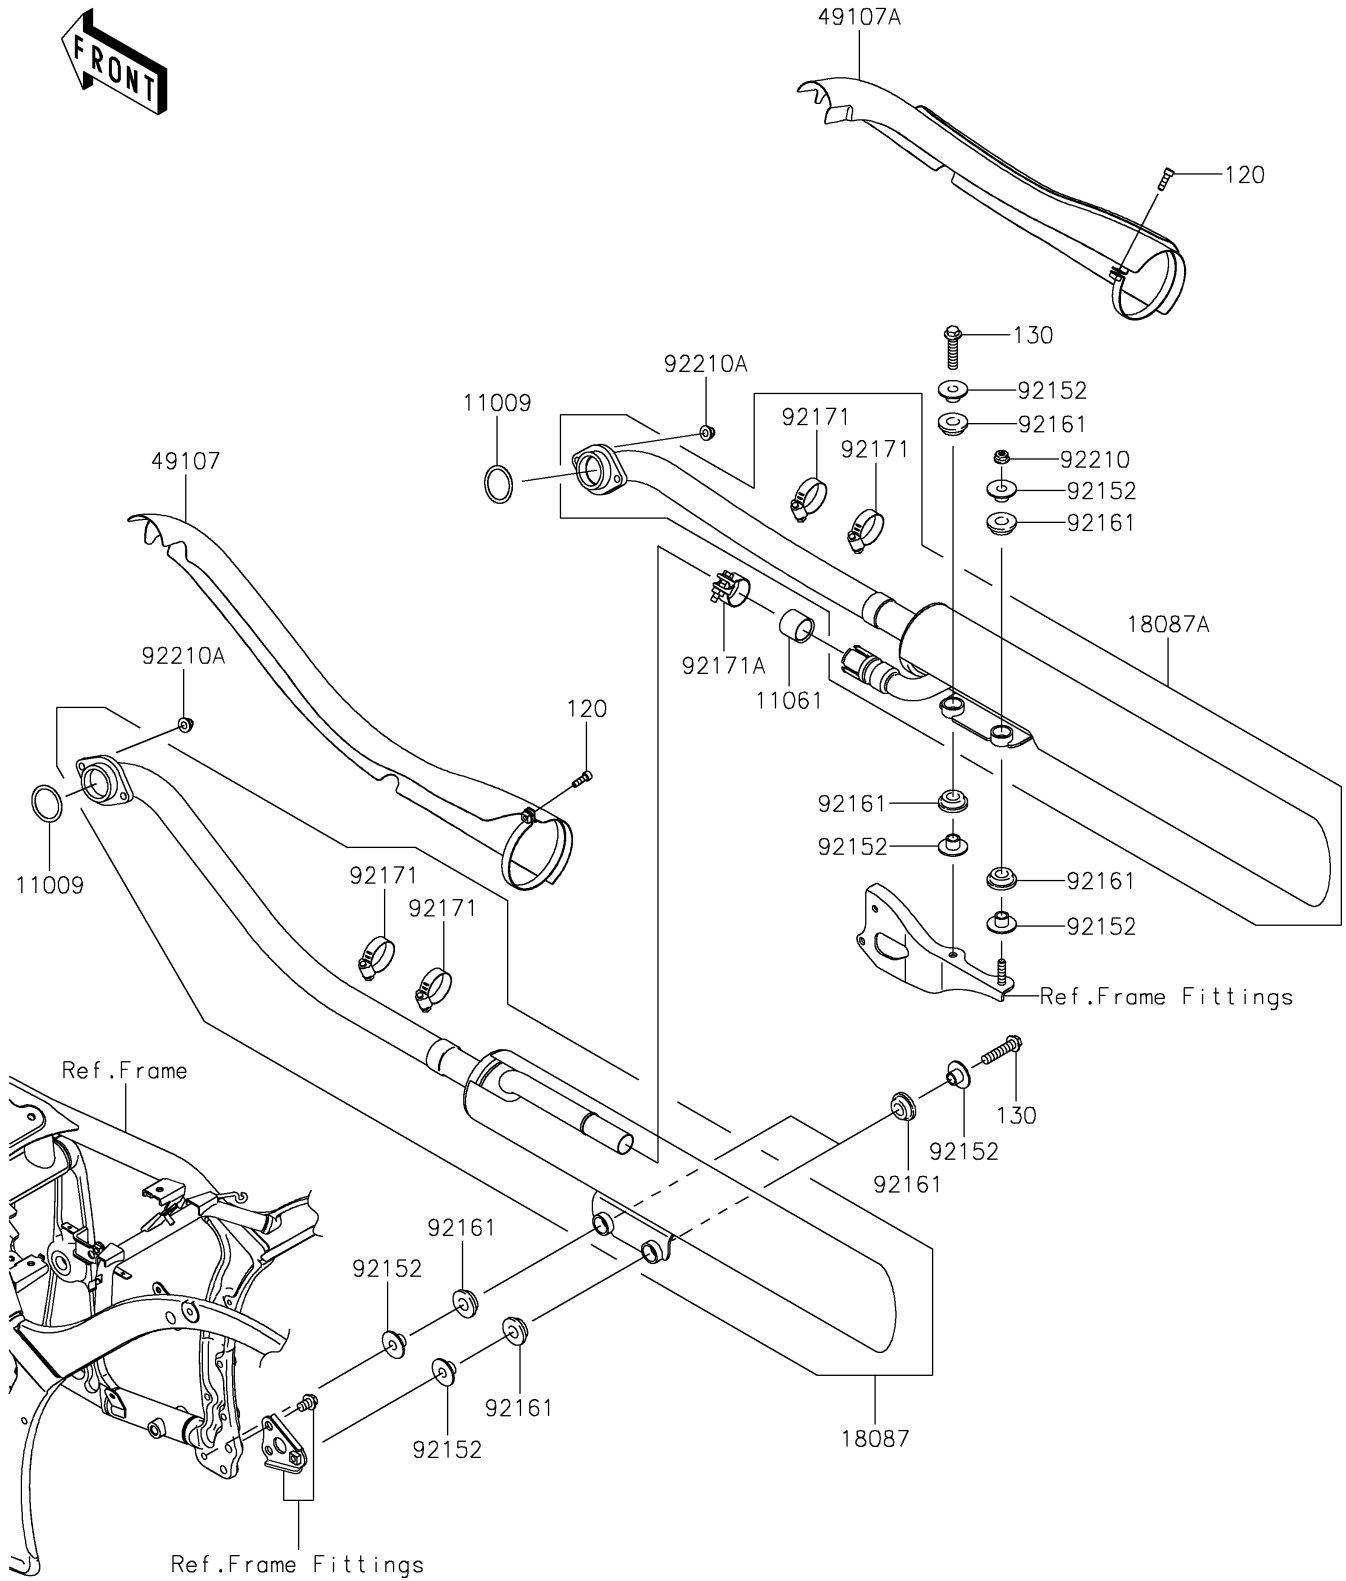

2016 Vulcan 900 Classic LT PARTS DIAGRAM

Muffler(s)

E1140

2016 Vulcan 900 Classic LT PARTS LIST

Muffler(s)

ITEM NAME	PART NUMBER	QUANTITY
GASKET,EXHAUST PIPE HOLDER (Ref # 11009)	11009-1856	1
GASKET,MUFFLER JOINT (Ref # 11061)	11061-0207	1
BOLT-SOCKET,6X20 (Ref # 120)	120CC0620	1
BOLT-FLANGED,8X35 (Ref # 130)	130BB0835	1
MUFFLER,FR (Ref # 18087)	18087-0281	1
MUFFLER,RR (Ref # 18087A)	18087-0282	1
COVER-EXHAUST PIPE,FR (Ref # 49107)	49107-0087	1
COVER-EXHAUST PIPE,RR (Ref # 49107A)	49107-0106	1
COLLAR,8.8X12X10.6 (Ref # 92152)	92152-0082	1
DAMPER (Ref # 92161)	92161-0135	1
CLAMP (Ref # 92171)	92171-0059	1
CLAMP (Ref # 92171A)	92171-0593	1
NUT,FLANGED,8MM (Ref # 92210)	92210-0004	1
NUT,CAP,8MM (Ref # 92210A)	92210-1132	1