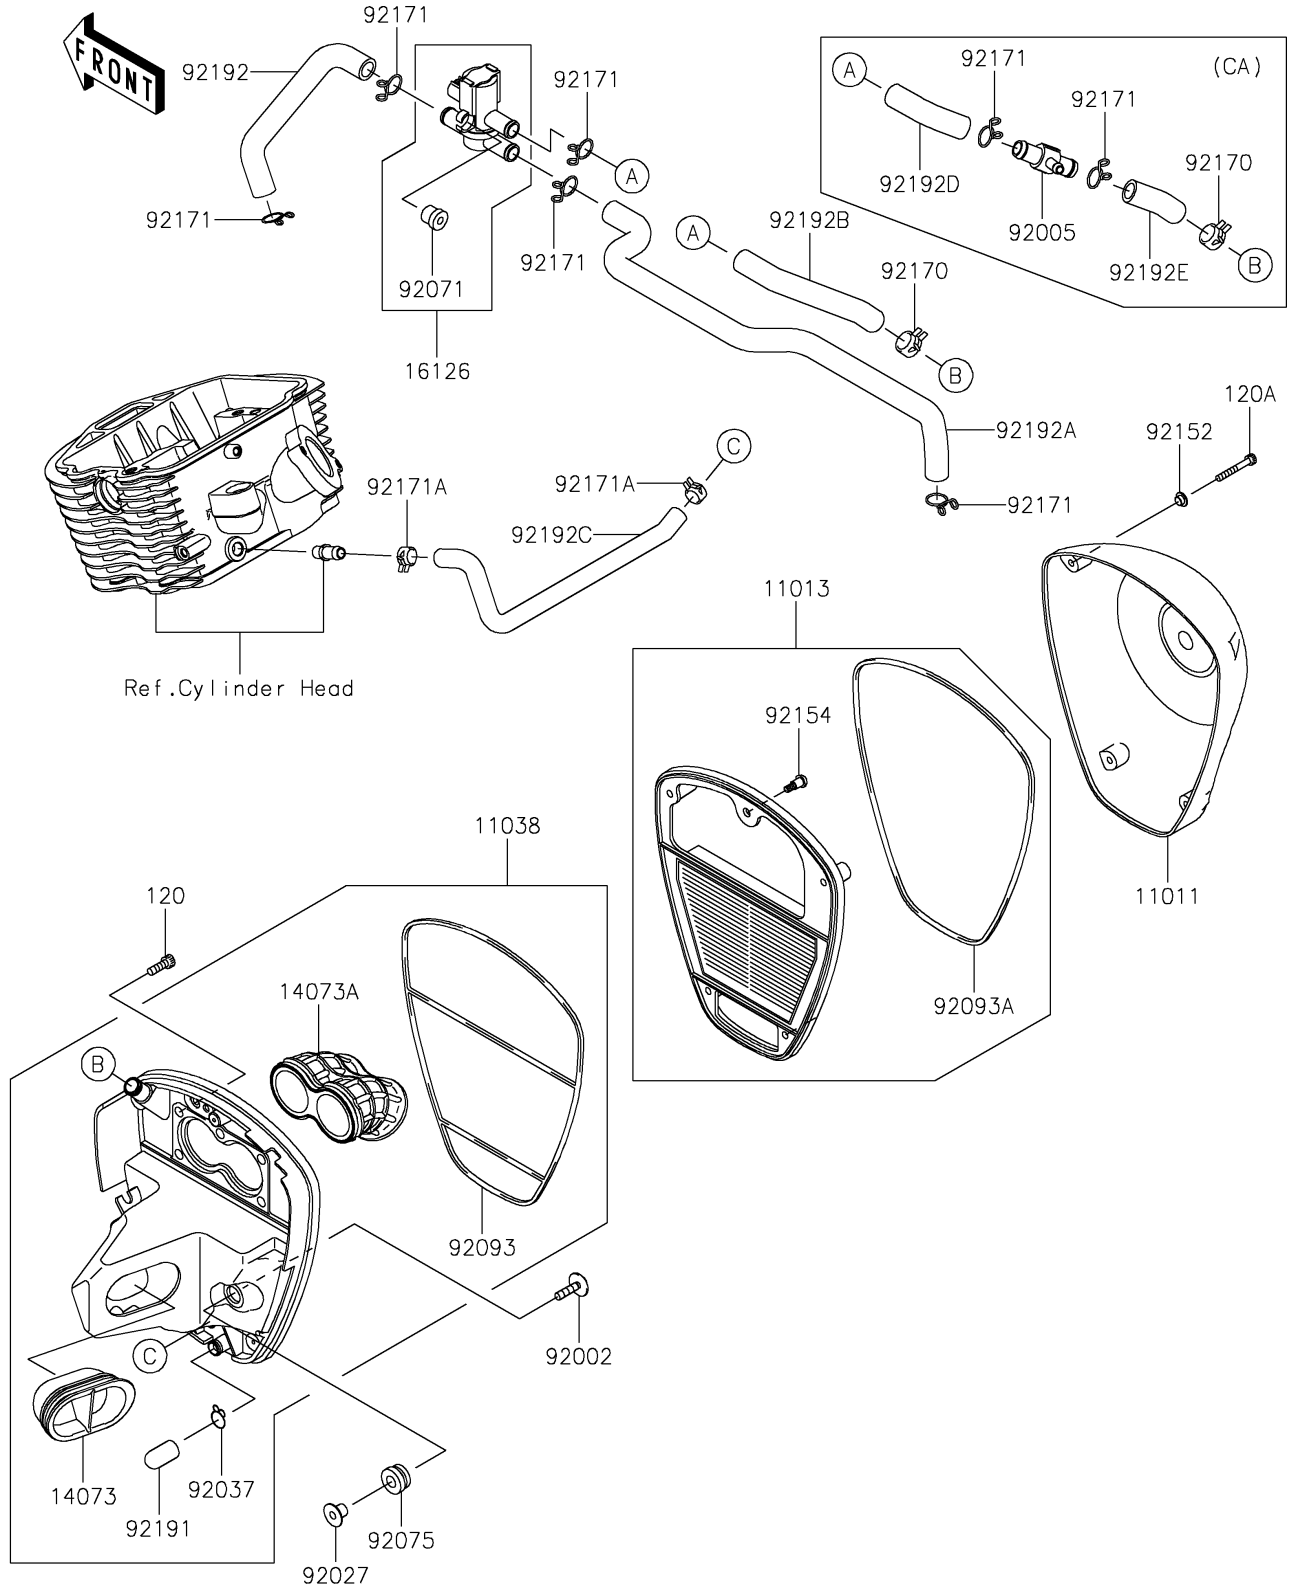

2016 Vulcan 900 Classic LT PARTS DIAGRAM

Air Cleaner

E1130

2016 Vulcan 900 Classic LT PARTS LIST

Air Cleaner

ITEM NAME	PART NUMBER	QUANTITY
CASE-AIR FILTER (Ref # 11011)	11011-0080	1
ELEMENT-AIR FILTER (Ref # 11013)	11013-0015	1
CASE-ASSY-AIR FILTER (Ref # 11038)	11038-0015	1
BOLT-SOCKET,6X18 (Ref # 120)	120CA0618	1
BOLT-SOCKET,5X35 (Ref # 120A)	120CC0535	1
DUCT,INTAKE (Ref # 14073)	14073-0103	1
DUCT,THROTTLE BODY (Ref # 14073A)	14073-0104	1
VALVE (Ref # 16126)	16126-0022	1
BOLT,6X25 (Ref # 92002)	92002-1135	1
FITTING (Ref # 92005)	92005-0054	1
COLLAR,L=12 (Ref # 92027)	92027-1062	1
CLAMP,14.5MM (Ref # 92037)	92037-1900	1
GROMMET (Ref # 92071)	92071-0026	1
DAMPER,RUBBER (Ref # 92075)	92075-1123	1
SEAL (Ref # 92093)	92093-0054	1
SEAL (Ref # 92093A)	92093-0057	1
COLLAR (Ref # 92152)	92152-0451	1
BOLT,SOCKET,5X16.5 (Ref # 92154)	92154-0120	1
CLAMP (Ref # 92170)	92170-1989	1
CLAMP (Ref # 92171)	92171-0790	2
CLAMP (Ref # 92171A)	92171-1441	1
TUBE (Ref # 92191)	92191-1704	1
TUBE,ASV-FR HEAD (Ref # 92192)	92192-0266	1
TUBE,ASV-RR HEAD (Ref # 92192A)	92192-0267	1
TUBE,A/C-ASV (Ref # 92192B)	92192-0268	1
TUBE,BLOWBY (Ref # 92192C)	92192-0269	1
TUBE,ASV-FITTING (Ref # 92192D)	92192-0345	1
TUBE,A/C-FITTING (Ref # 92192E)	92192-0510	1