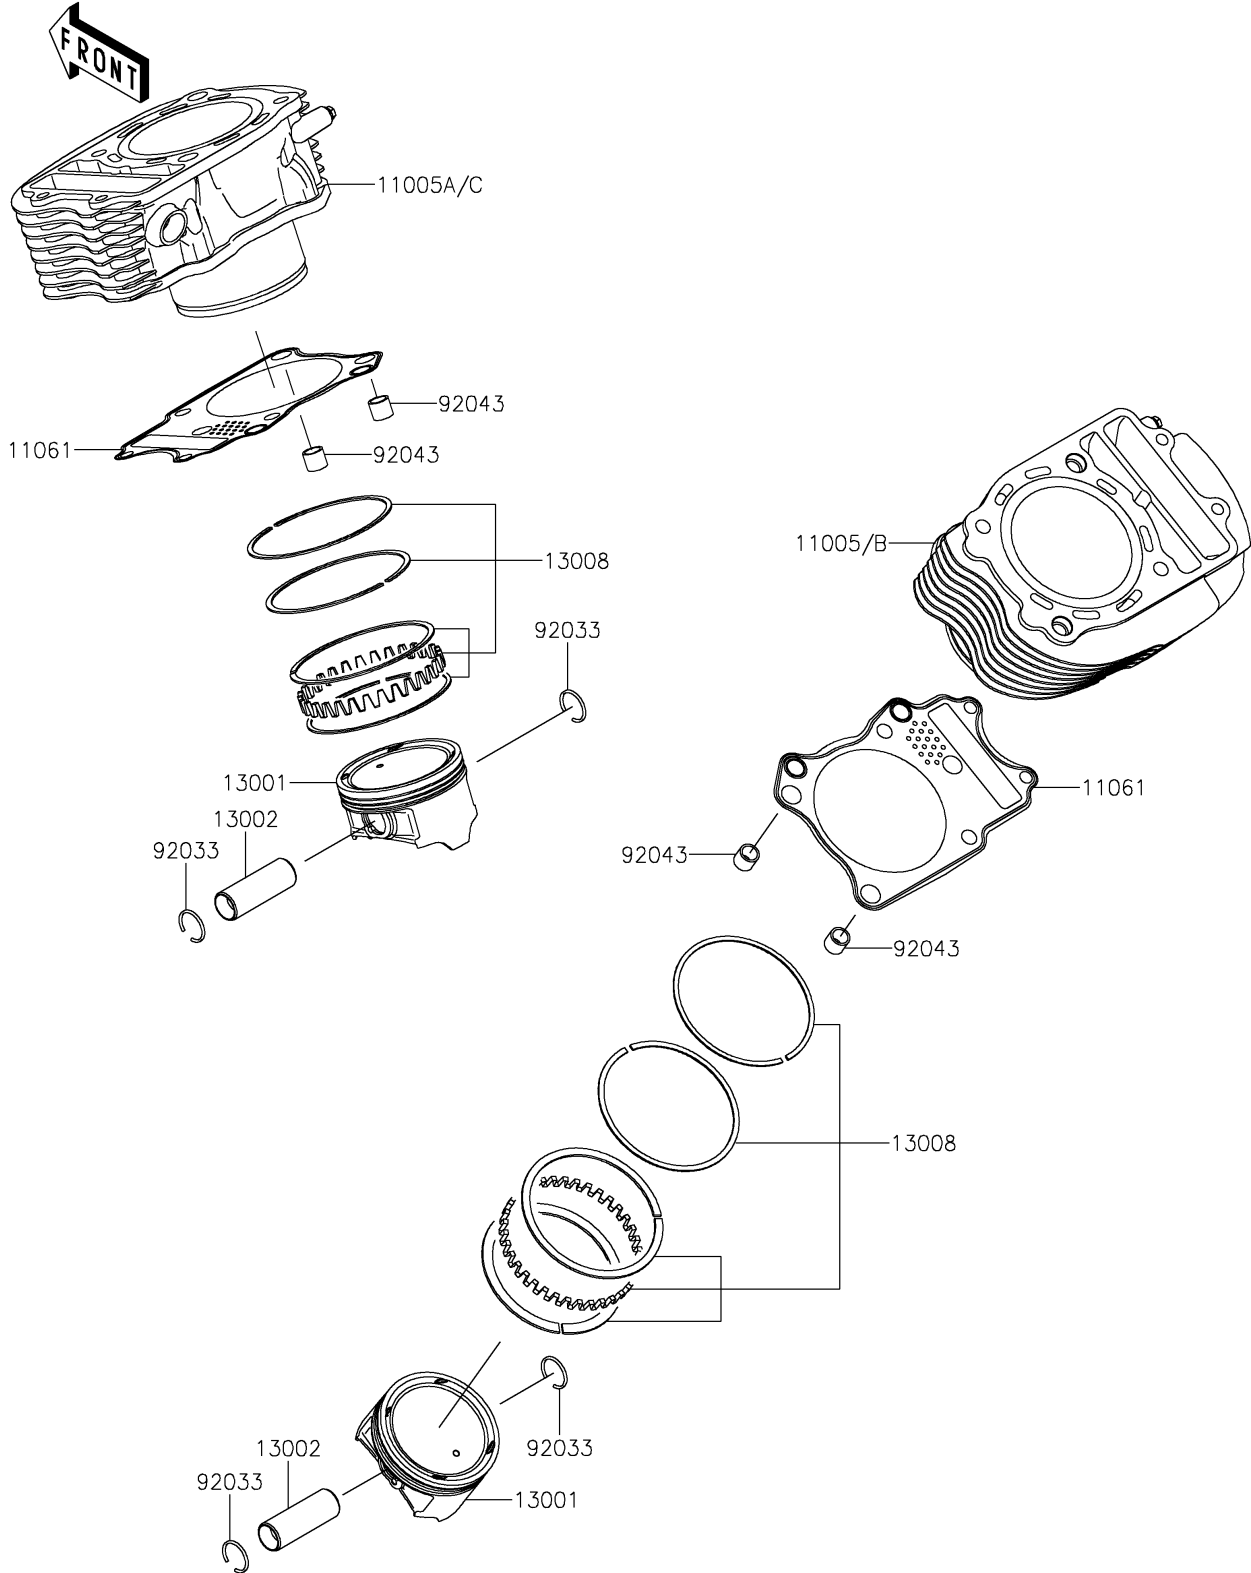

2017 Vulcan 900 Classic LT PARTS DIAGRAM

Cylinder/Piston(s)

E1120

2017 Vulcan 900 Classic LT PARTS LIST

Cylinder/Piston(s)

ITEM NAME	PART NUMBER	QUANTITY
CYLINDER-ENGINE,RR (Ref # 11005)	11005-0062	1
CYLINDER-ENGINE,FR (Ref # 11005A)	11005-0085	1
GASKET,CYLINDER BASE (Ref # 11061)	11061-0284	2
PISTON-ENGINE (Ref # 13001)	13001-0067	2
PIN-PISTON (Ref # 13002)	13002-0011	2
RING-SET-PISTON (Ref # 13008)	13008-0021	2
RING-SNAP (Ref # 92033)	92033-1188	4
PIN,11X14X12.3 (Ref # 92043)	92043-1266	4