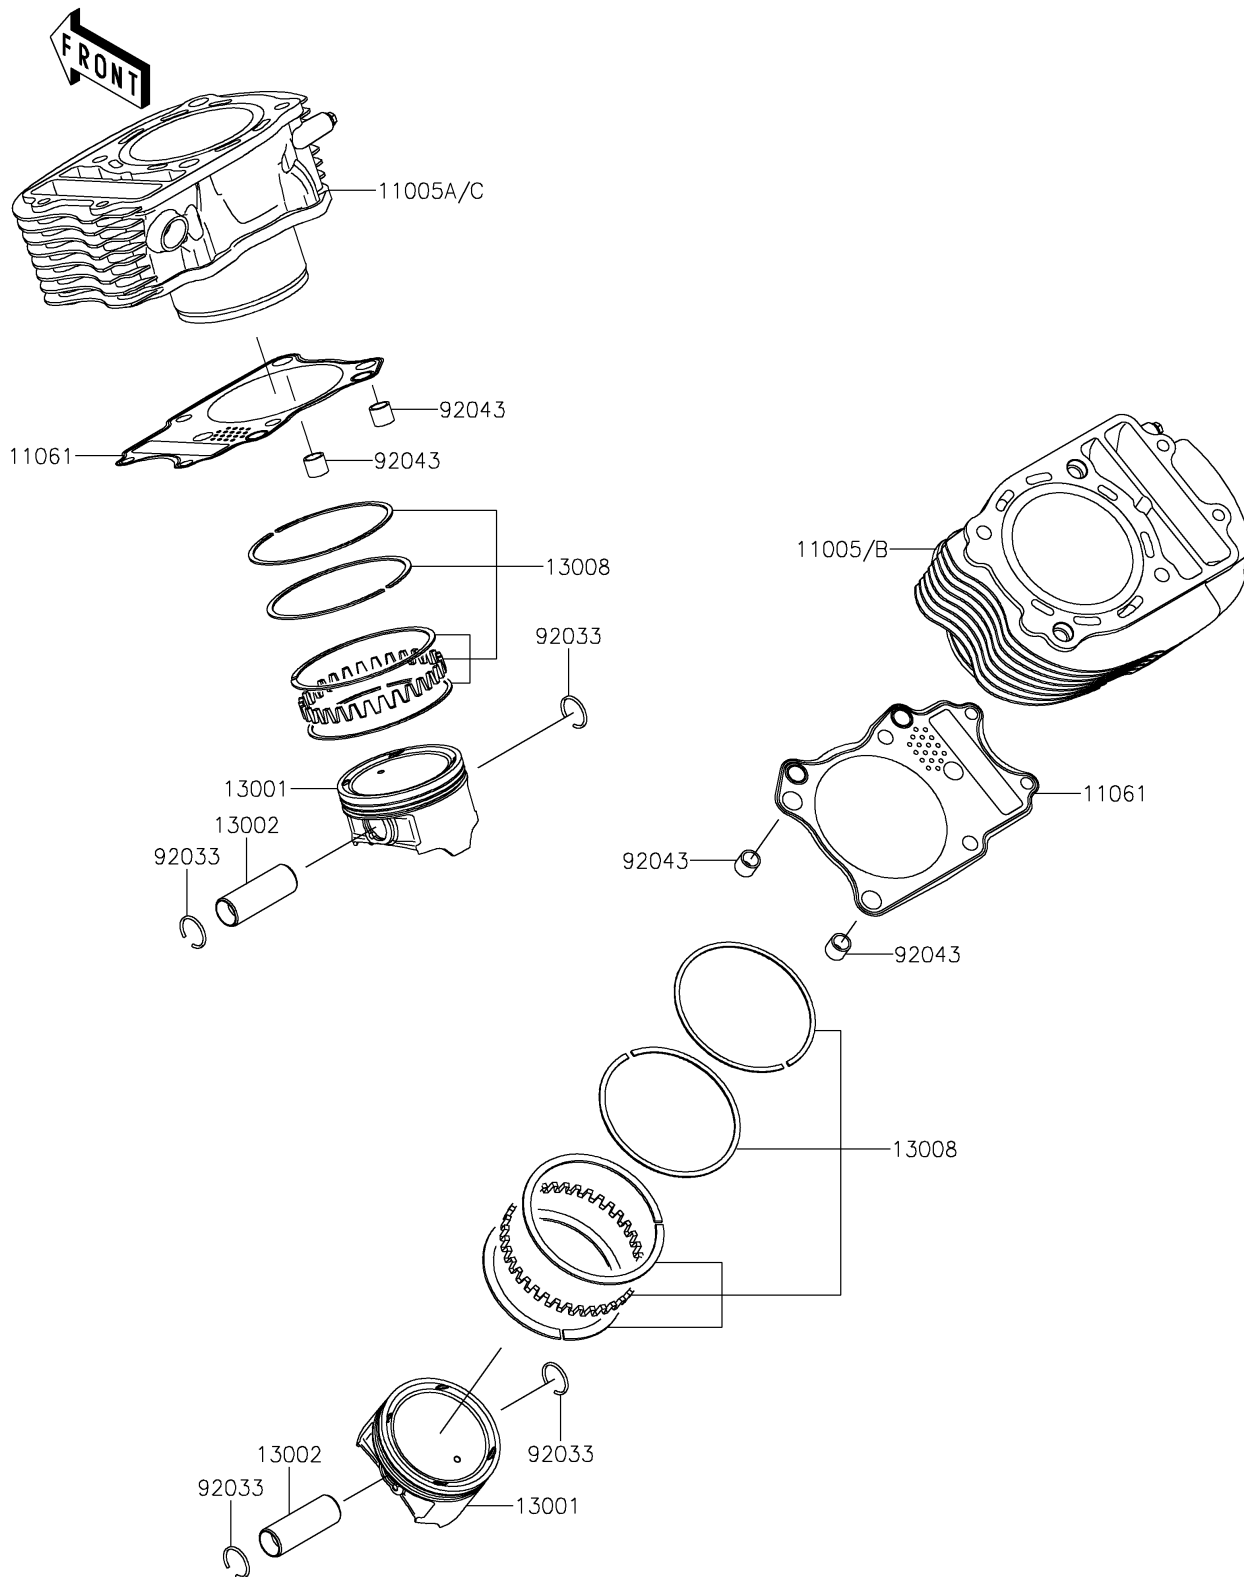

2016 Vulcan 900 Classic LT PARTS DIAGRAM

Cylinder/Piston(s)

E1120

2016 Vulcan 900 Classic LT PARTS LIST

Cylinder/Piston(s)

ITEM NAME	PART NUMBER	QUANTITY
CYLINDER-ENGINE,RR (Ref # 11005)	11005-0062	1
CYLINDER-ENGINE,FR (Ref # 11005A)	11005-0085	1
GASKET,CYLINDER BASE (Ref # 11061)	11061-0284	1
PISTON-ENGINE (Ref # 13001)	13001-0067	1
PIN-PISTON (Ref # 13002)	13002-0011	1
RING-SET-PISTON (Ref # 13008)	13008-0021	1
RING-SNAP (Ref # 92033)	92033-1188	1
PIN,11X14X12.3 (Ref # 92043)	92043-1266	1