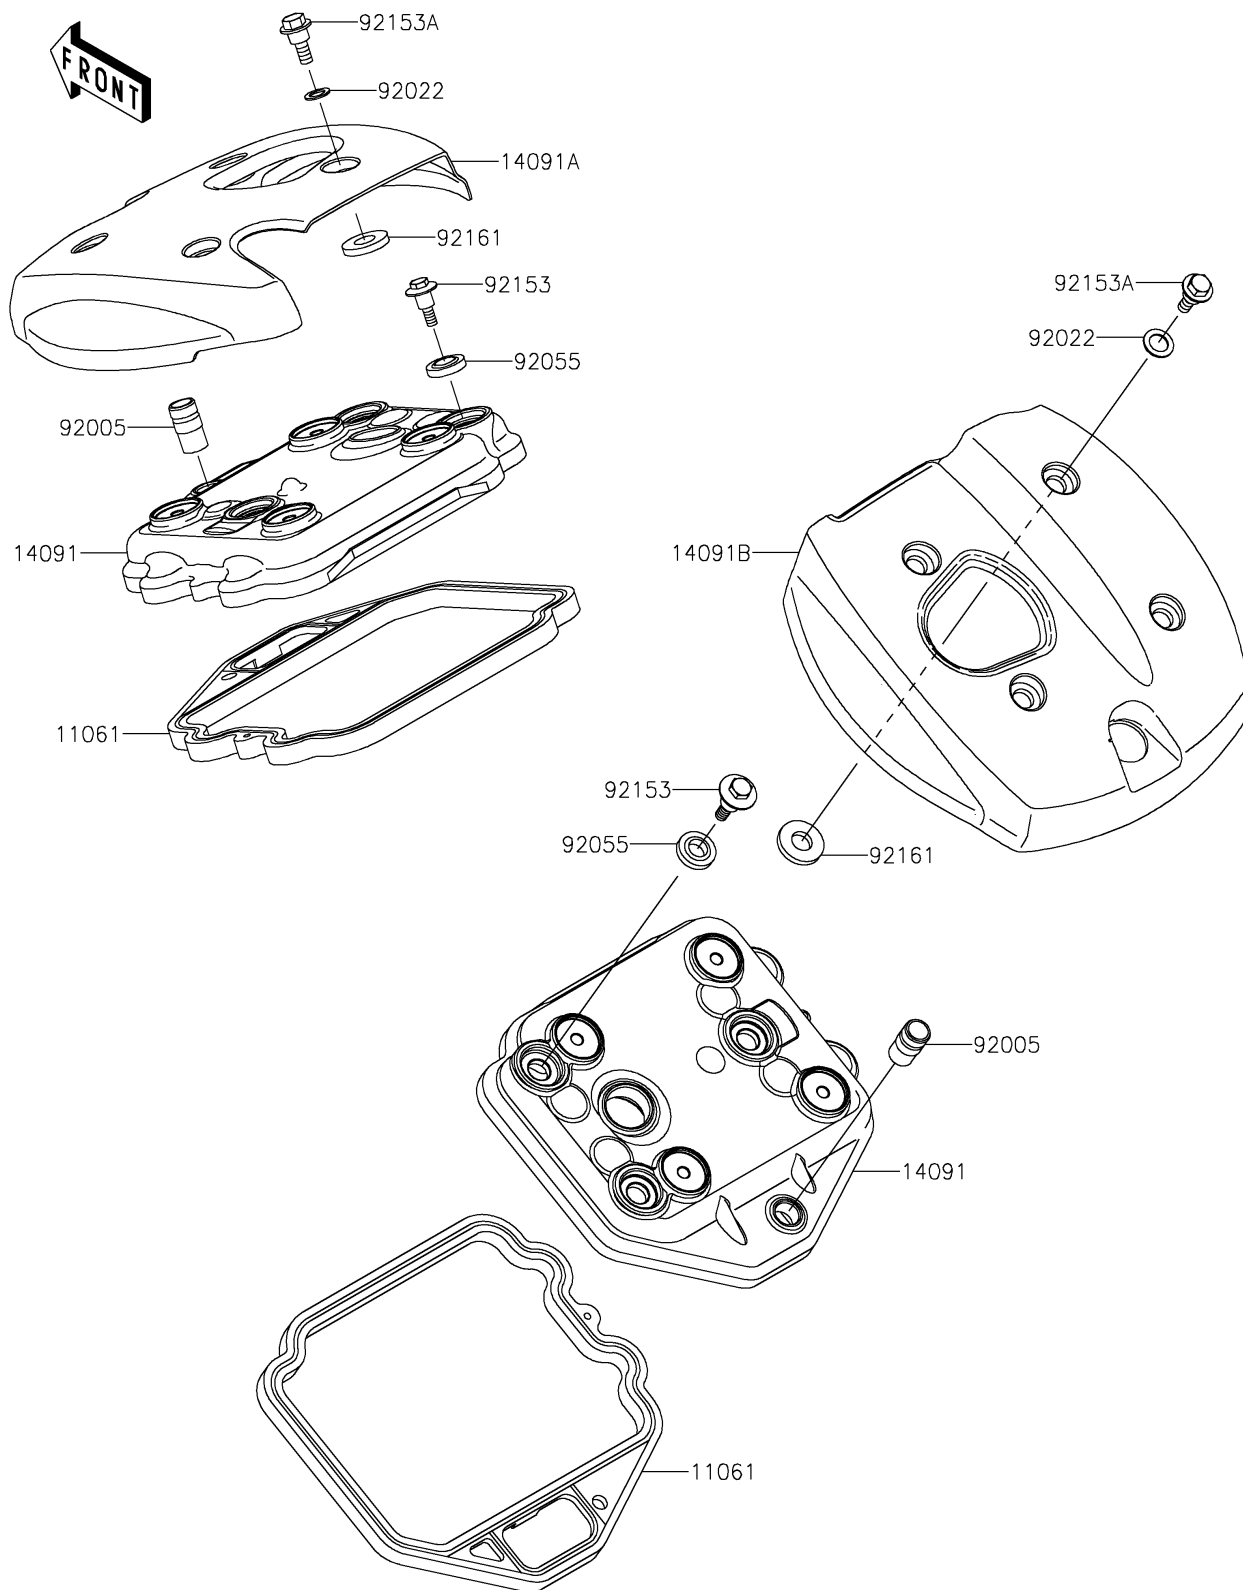

2016 Vulcan 900 Classic LT PARTS DIAGRAM

Cylinder Head Cover

E1112

2016 Vulcan 900 Classic LT PARTS LIST

Cylinder Head Cover

ITEM NAME	PART NUMBER	QUANTITY
GASKET,HEAD COVER (Ref # 11061)	11061-0261	1
COVER,HEAD (Ref # 14091)	14091-0506	1
COVER,TOP,FR (Ref # 14091A)	14091-0507	1
COVER,TOP,RR (Ref # 14091B)	14091-0508	1
FITTING (Ref # 92005)	92005-0052	1
WASHER,10.2X16X1 (Ref # 92022)	92022-1829	1
RING-O,HEAD COVER BOLT (Ref # 92055)	92055-1352	1
BOLT,HEAD COVER (Ref # 92153)	92153-0793	1
BOLT,FLANGED,6X19 (Ref # 92153A)	92153-1400	1
DAMPER (Ref # 92161)	92161-0366	1