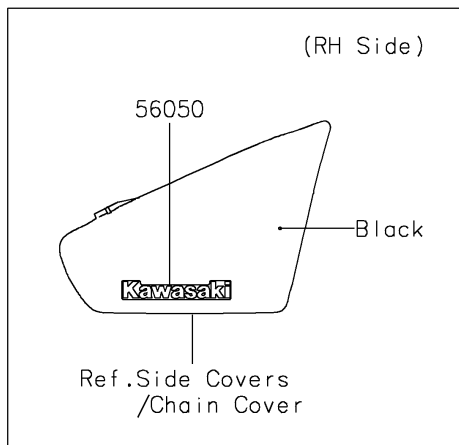

2018 VULCAN® 900 CUSTOM PARTS DIAGRAM

Decals(Green/Black)(CJF)

F2861B

2018 VULCAN® 900 CUSTOM PARTS LIST

Decals(Green/Black)(CJF)

ITEM NAME	PART NUMBER	QUANTITY
MARK,SIDE COVER,KAWASAKI (Ref # 56050)	56050-1901	1
MARK,FUEL TANK,VULCAN (Ref # 56054)	56054-2349	1
PATTERN,FUEL TANK,LH (Ref # 56075)	56075-4056	1
PATTERN,FUEL TANK,RH (Ref # 56075A)	56075-4057	1
PATTERN,FR WHEEL,GRN,6X1728 (Ref # 56075B)	56075-4058	1
PATTERN,RR WHEEL,GRN,6X1222 (Ref # 56075C)	56075-4059	1
RIM STRIPE APPLICATOR (Ref # 57001)	57001-1752	1