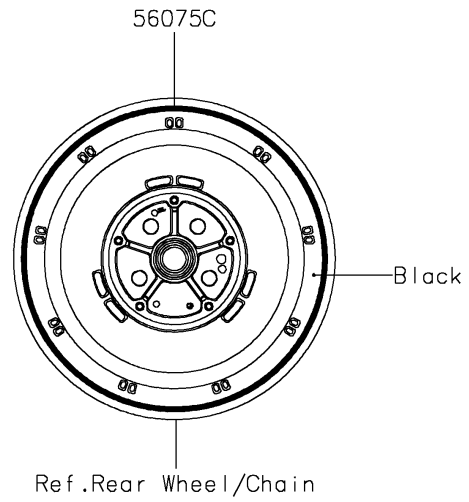

2018 VULCAN® 900 CUSTOM PARTS DIAGRAM

Decals(Green/Black)(CJF)

F2861B

2018 VULCAN® 900 CUSTOM PARTS LIST

Decals(Green/Black)(CJF)

ITEM NAME	PART NUMBER	QUANTITY
MARK,SIDE COVER,KAWASAKI (Ref # 56050)	56050-1901	1
MARK,FUEL TANK,VULCAN (Ref # 56054)	56054-2349	1
PATTERN,FUEL TANK,LH (Ref # 56075)	56075-4056	1
PATTERN,FUEL TANK,RH (Ref # 56075A)	56075-4057	1
PATTERN,FR WHEEL,GRN,6X1728 (Ref # 56075B)	56075-4058	1
PATTERN,RR WHEEL,GRN,6X1222 (Ref # 56075C)	56075-4059	1
RIM STRIPE APPLICATOR (Ref # 57001)	57001-1752	1