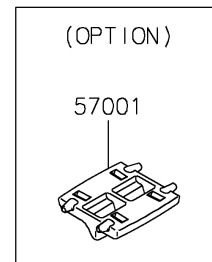

2018 VULCAN® 900 CUSTOM PARTS DIAGRAM

Decals(Green/Black)(CJF)

F2861B

2018 VULCAN® 900 CUSTOM PARTS LIST

Decals(Green/Black)(CJF)

ITEM NAME	PART NUMBER	QUANTITY
MARK,SIDE COVER,KAWASAKI (Ref # 56050)	56050-1901	1
MARK,FUEL TANK,VULCAN (Ref # 56054)	56054-2349	1
PATTERN,FUEL TANK,LH (Ref # 56075)	56075-4056	1
PATTERN,FUEL TANK,RH (Ref # 56075A)	56075-4057	1
PATTERN,FR WHEEL,GRN,6X1728 (Ref # 56075B)	56075-4058	1
PATTERN,RR WHEEL,GRN,6X1222 (Ref # 56075C)	56075-4059	1
RIM STRIPE APPLICATOR (Ref # 57001)	57001-1752	1