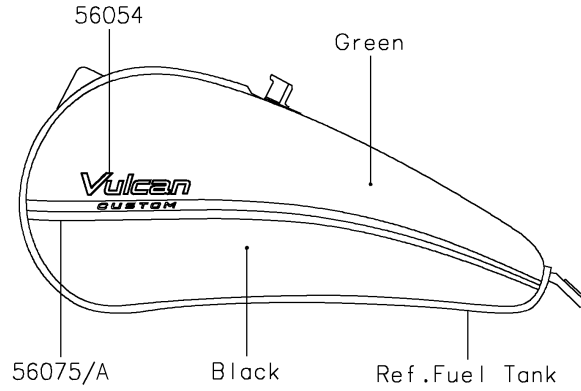

2018 VULCAN® 900 CUSTOM PARTS DIAGRAM

Decals(Green/Black)(CJF)

F2861B

2018 VULCAN® 900 CUSTOM PARTS LIST

Decals(Green/Black)(CJF)

ITEM NAME	PART NUMBER	QUANTITY
MARK,SIDE COVER,KAWASAKI (Ref # 56050)	56050-1901	1
MARK,FUEL TANK,VULCAN (Ref # 56054)	56054-2349	1
PATTERN,FUEL TANK,LH (Ref # 56075)	56075-4056	1
PATTERN,FUEL TANK,RH (Ref # 56075A)	56075-4057	1
PATTERN,FR WHEEL,GRN,6X1728 (Ref # 56075B)	56075-4058	1
PATTERN,RR WHEEL,GRN,6X1222 (Ref # 56075C)	56075-4059	1
RIM STRIPE APPLICATOR (Ref # 57001)	57001-1752	1