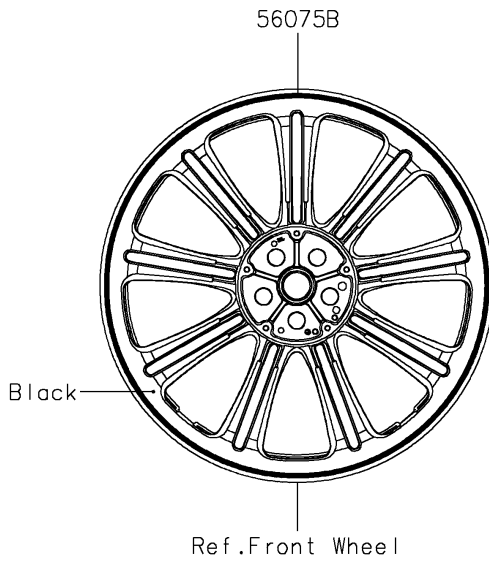

2018 VULCAN® 900 CUSTOM PARTS DIAGRAM

Decals(Green/Black)(CJF)

F2861B

2018 VULCAN® 900 CUSTOM PARTS LIST

Decals(Green/Black)(CJF)

ITEM NAME	PART NUMBER	QUANTITY
MARK,SIDE COVER,KAWASAKI (Ref # 56050)	56050-1901	1
MARK,FUEL TANK,VULCAN (Ref # 56054)	56054-2349	1
PATTERN,FUEL TANK,LH (Ref # 56075)	56075-4056	1
PATTERN,FUEL TANK,RH (Ref # 56075A)	56075-4057	1
PATTERN,FR WHEEL,GRN,6X1728 (Ref # 56075B)	56075-4058	1
PATTERN,RR WHEEL,GRN,6X1222 (Ref # 56075C)	56075-4059	1
RIM STRIPE APPLICATOR (Ref # 57001)	57001-1752	1