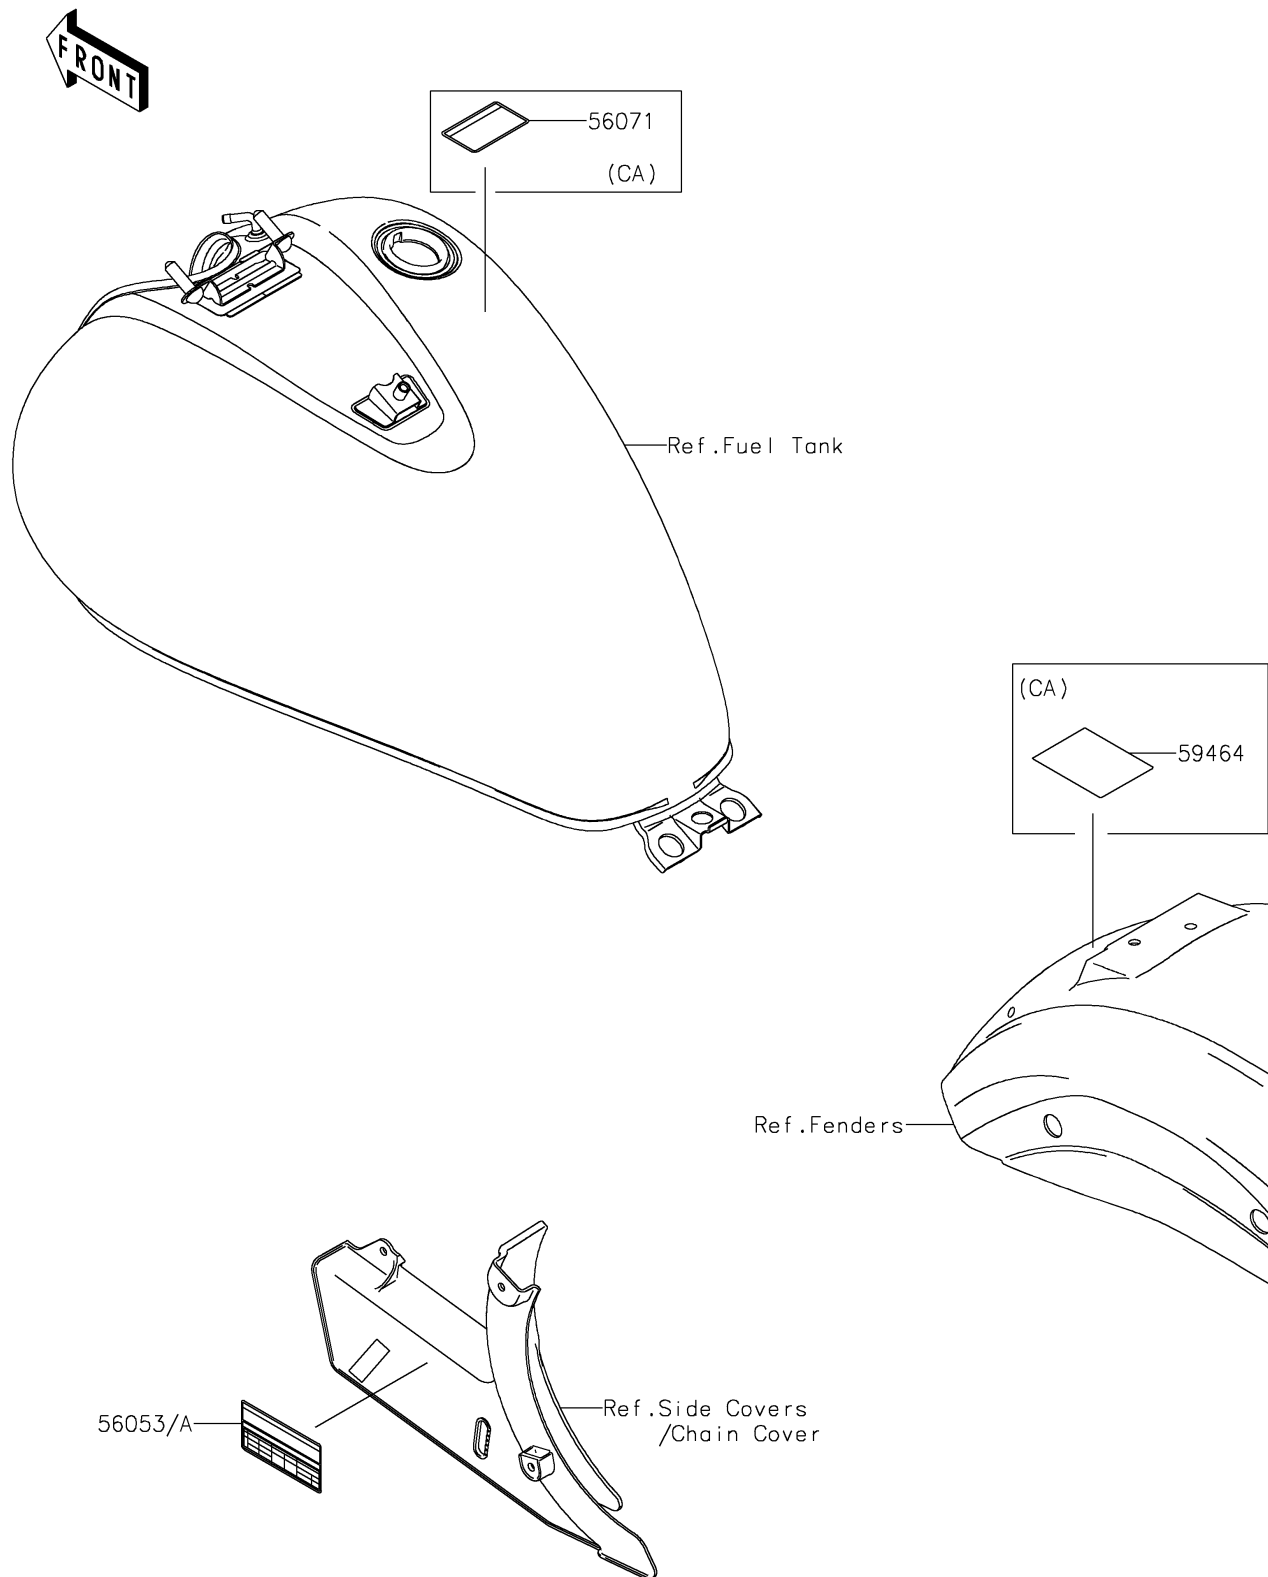

2018 VULCAN® 900 CUSTOM PARTS DIAGRAM

Labels

F2860

2018 VULCAN® 900 CUSTOM PARTS LIST

Labels

ITEM NAME	PART NUMBER	QUANTITY
LABEL-SPECIFICATION,TIRE&LOAD (Ref # 56053)	56053-1108	1
LABEL-SPECIFICATION,TIRE&LOAD (Ref # 56053A)	56053-1194	1
LABEL-WARNING,EVAPO (Ref # 56071)	56071-0158	1
LABEL-CERTIFICATION,EVAPO ROUT (Ref # 59464)	59464-0684	1