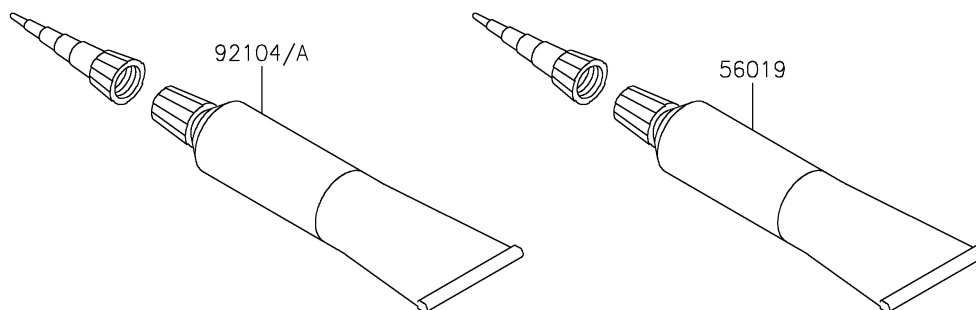

2018 VULCAN® 900 CUSTOM PARTS DIAGRAM

Owner's Tools

F2810

2018 VULCAN® 900 CUSTOM PARTS LIST

Owner's Tools

ITEM NAME	PART NUMBER	QUANTITY
TOOL-KIT (Ref # 56007)	56007-0095	1
BAG,TOOL (Ref # 56008)	56008-1075	1
GASKET-LIQUID,TB1211,WHITE (Ref # 56019)	56019-120	1
GASKET-LIQUID,TB1211F,CLEAR (Ref # 92104)	92104-0004	1
GASKET-LIQUID,TB1216B,BLACK (Ref # 92104A)	92104-1064	1
GRIP-SCREW DRIVER (Ref # 92106)	92106-1001	1
TOOL-DRIVER,#3PHILLIPS (Ref # 92107)	92107-005	1
TOOL-WRENCH,HOOK (Ref # 92110)	92110-0018	1
TOOL-WRENCH,ALLEN,5MM (Ref # 92110A)	92110-1015	1
TOOL-WRENCH,OPEN END,10X12 (Ref # 92110B)	92110-1152	1
TOOL-WRENCH,OPEN END,14X17 (Ref # 92110C)	92110-1153	1
TOOL-WRENCH,HOOK (Ref # 92110D)	92110-1173	1
TOOL-BAR,BOX END WRENCH (Ref # 92111)	92111-0002	1
TOOL-WRENCH,OPEN END,8X10 (Ref # 92126)	92126-004	1