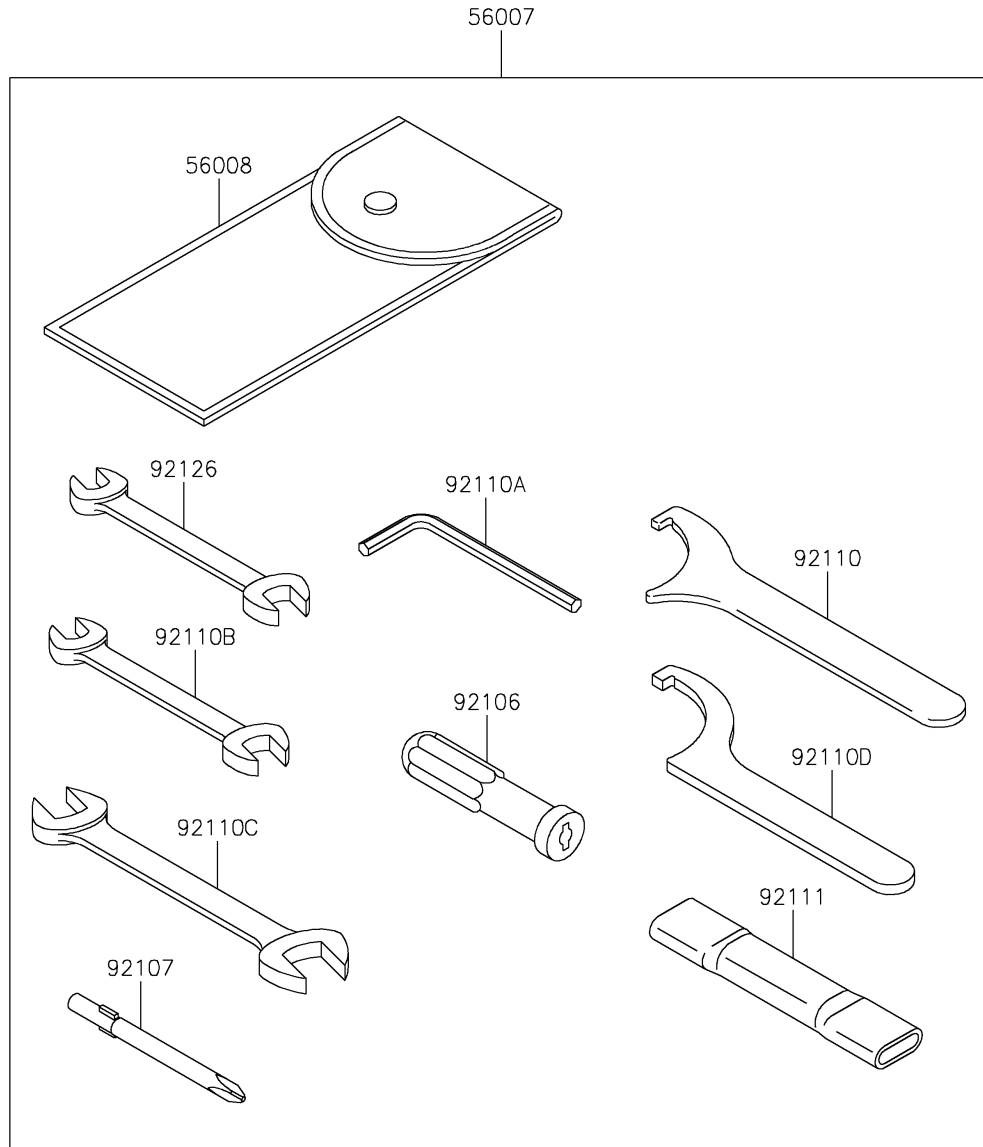

2018 VULCAN® 900 CUSTOM PARTS DIAGRAM

Owner's Tools

F2810

2018 VULCAN® 900 CUSTOM PARTS LIST

Owner's Tools

ITEM NAME	PART NUMBER	QUANTITY
TOOL-KIT (Ref # 56007)	56007-0095	1
BAG,TOOL (Ref # 56008)	56008-1075	1
GASKET-LIQUID,TB1211,WHITE (Ref # 56019)	56019-120	1
GASKET-LIQUID,TB1211F,CLEAR (Ref # 92104)	92104-0004	1
GASKET-LIQUID,TB1216B,BLACK (Ref # 92104A)	92104-1064	1
GRIP-SCREW DRIVER (Ref # 92106)	92106-1001	1
TOOL-DRIVER,#3PHILLIPS (Ref # 92107)	92107-005	1
TOOL-WRENCH,HOOK (Ref # 92110)	92110-0018	1
TOOL-WRENCH,ALLEN,5MM (Ref # 92110A)	92110-1015	1
TOOL-WRENCH,OPEN END,10X12 (Ref # 92110B)	92110-1152	1
TOOL-WRENCH,OPEN END,14X17 (Ref # 92110C)	92110-1153	1
TOOL-WRENCH,HOOK (Ref # 92110D)	92110-1173	1
TOOL-BAR,BOX END WRENCH (Ref # 92111)	92111-0002	1
TOOL-WRENCH,OPEN END,8X10 (Ref # 92126)	92126-004	1