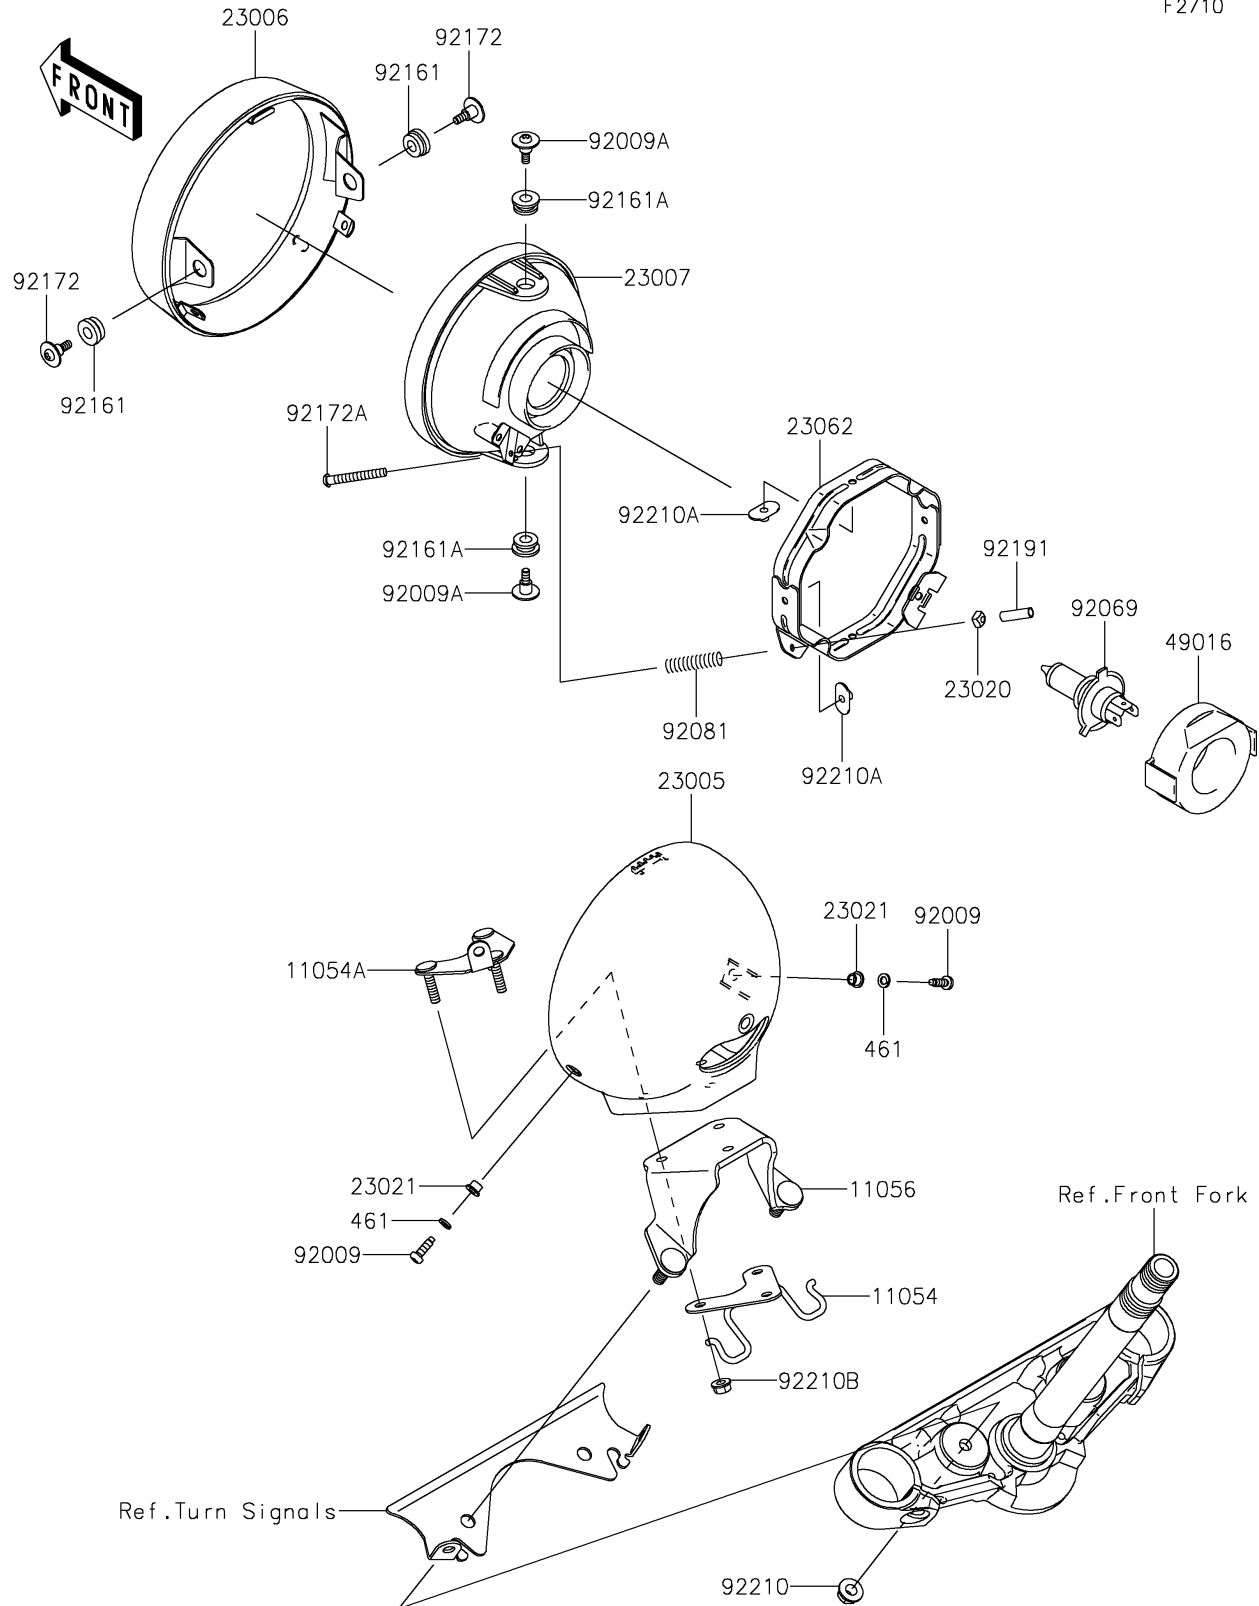

2018 VULCAN® 900 CUSTOM PARTS DIAGRAM

Headlight(s)

F2710

2018 VULCAN® 900 CUSTOM PARTS LIST

Headlight(s)

ITEM NAME	PART NUMBER	QUANTITY
BRACKET,SIGNAL LAMP HARNESS (Ref # 11054)	11054-1173	1
BRACKET,HEAD LAMP (Ref # 11054A)	11054-1391	1
BRACKET,HEAD LAMP (Ref # 11056)	11056-0045	1
BODY-COMP-HEAD LAMP,EBONY (Ref # 23005)	23005-0036-H8	1
RIM-LAMP (Ref # 23006)	23006-0013	1
LENS-COMP,HEAD LAMP (Ref # 23007)	23007-0081	1
NUT,4MM,FOCUS ADJUST (Ref # 23020)	23020-018	1
WASHER (Ref # 23021)	23021-010	1
BRACKET-COMP,HEAD LAMP (Ref # 23062)	23062-0048	1
WASHER-SPRING,5MM (Ref # 461)	461S0500	1
COVER-SEAL,HEAD LAMP SOCKET (Ref # 49016)	49016-1210	1
SCREW,5MM (Ref # 92009)	92009-1947	1
SCREW,5MM (Ref # 92009A)	92009-1956	1
BULB,12V 60/55W,H4 (Ref # 92069)	92069-0050	1
SPRING,FOCUS ADJUSTING (Ref # 92081)	92081-1701	1
DAMPER (Ref # 92161)	92161-1187	1
DAMPER (Ref # 92161A)	92161-1188	1
SCREW (Ref # 92172)	92172-0293	1
SCREW,FOCUS ADJUST,4X55 (Ref # 92172A)	92172-0294	1
TUBE,3.5X5.5X19 (Ref # 92191)	92191-1217	1
NUT,FLANGED,8MM (Ref # 92210)	92210-0004	1
NUT,5MM (Ref # 92210A)	92210-0364	1
NUT,FLANGED,6MM (Ref # 92210B)	92210-0368	1