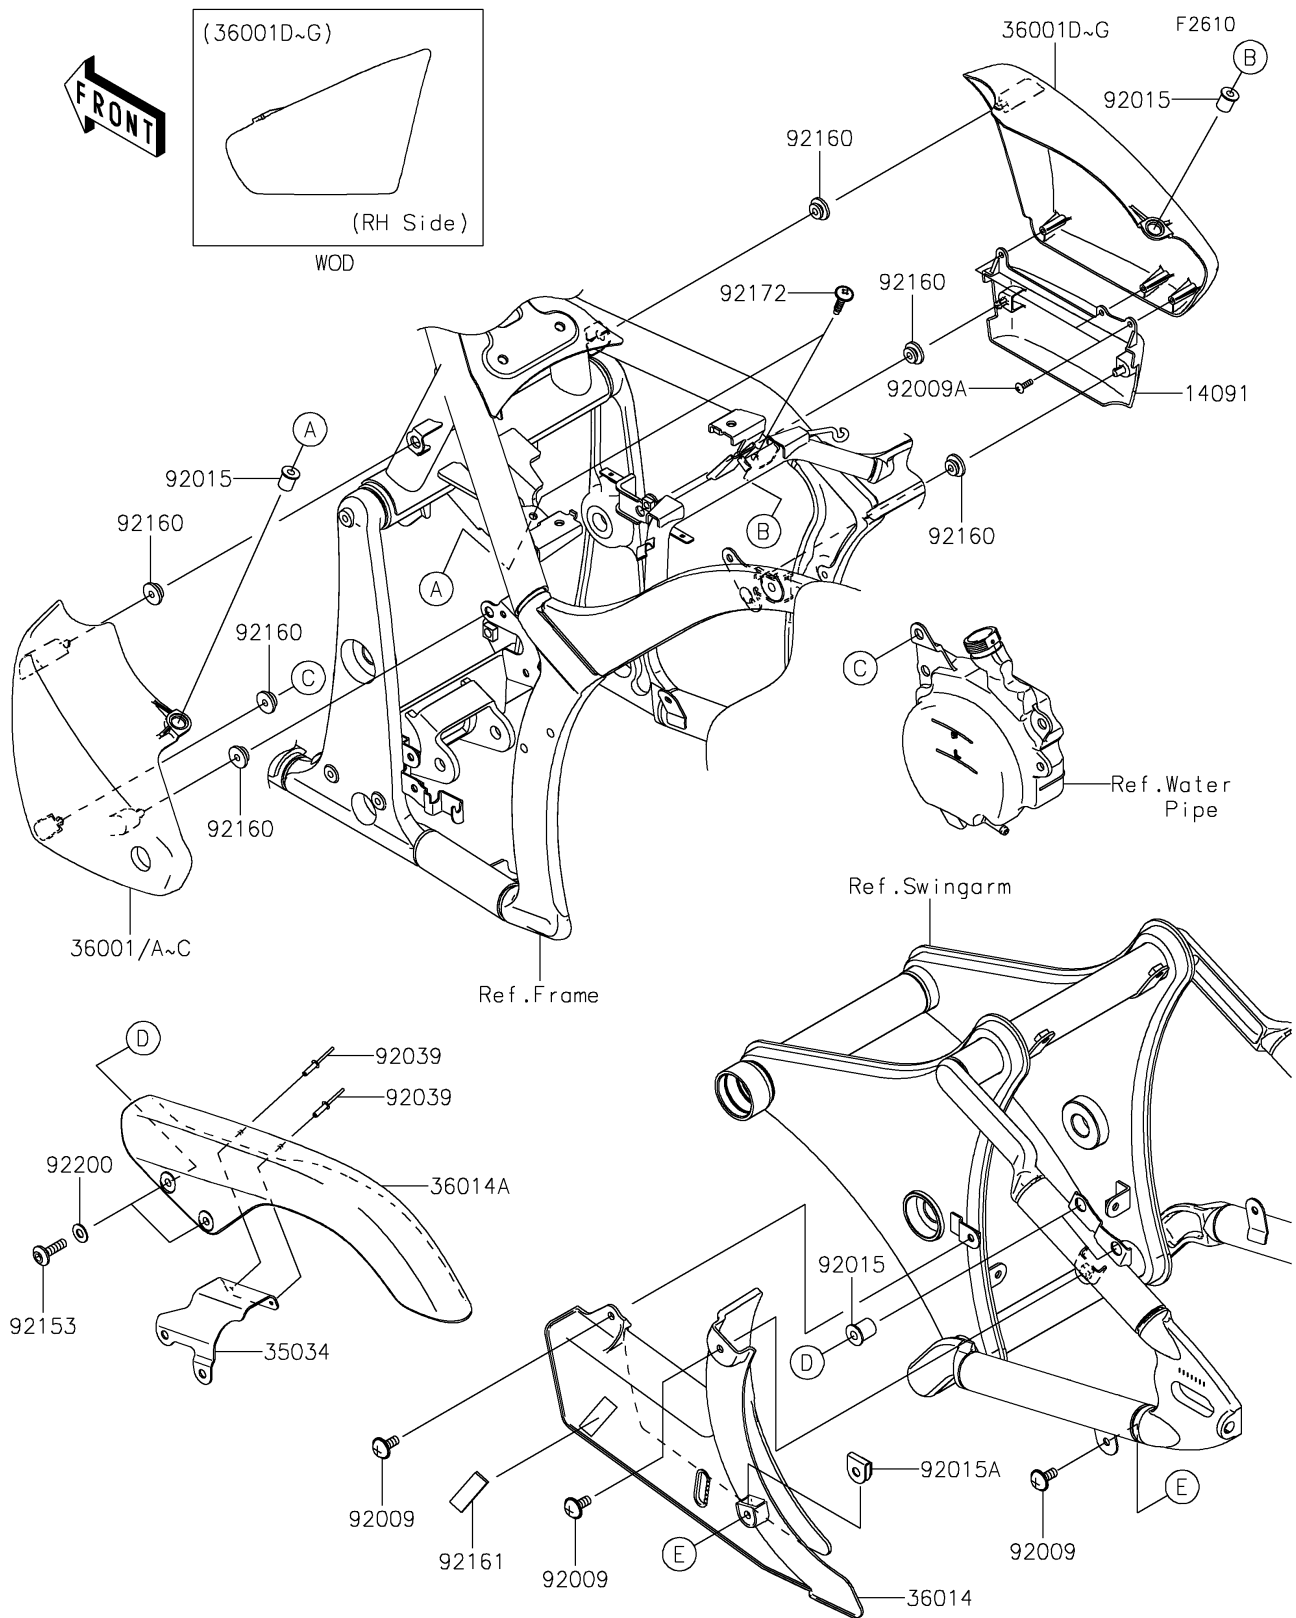

## 2017 Vulcan 900 Custom PARTS DIAGRAM

Side Covers/Chain Cover

## 2017 Vulcan 900 Custom PARTS LIST

Side Covers/Chain Cover

ITEM NAME	PART NUMBER	QUANTITY
COVER,SIDE COVER,RH (Ref # 14091)	14091-0641	1
REINFORCE (Ref # 35034)	35034-0082	1
COVER-SIDE,LH,M.M.C.GRAY (Ref # 36001A)	36001-0081-51B	1
COVER-SIDE,RH,M.M.C.GRAY (Ref # 36001E)	36001-0082-51B	1
CASE-CHAIN,LWR (Ref # 36014)	36014-0031	1
CASE-CHAIN,UPP (Ref # 36014A)	36014-0052	1
SCREW,6X14 (Ref # 92009)	92009-1662	1
SCREW,TAPPING,4X14 (Ref # 92009A)	92009-1792	1
NUT (Ref # 92015)	92015-1700	1
NUT,CLIP,6MM (Ref # 92015A)	92015-1904	1
RIVET (Ref # 92039)	92039-1251	1
BOLT,SOCKET,6X22 (Ref # 92153)	92153-1356	1
DAMPER (Ref # 92160)	92160-1613	1
DAMPER (Ref # 92161)	92161-0124	1
SCREW,6X26 (Ref # 92172)	92172-0137	1
WASHER,6.5X14X1 (Ref # 92200)	92200-1388	1