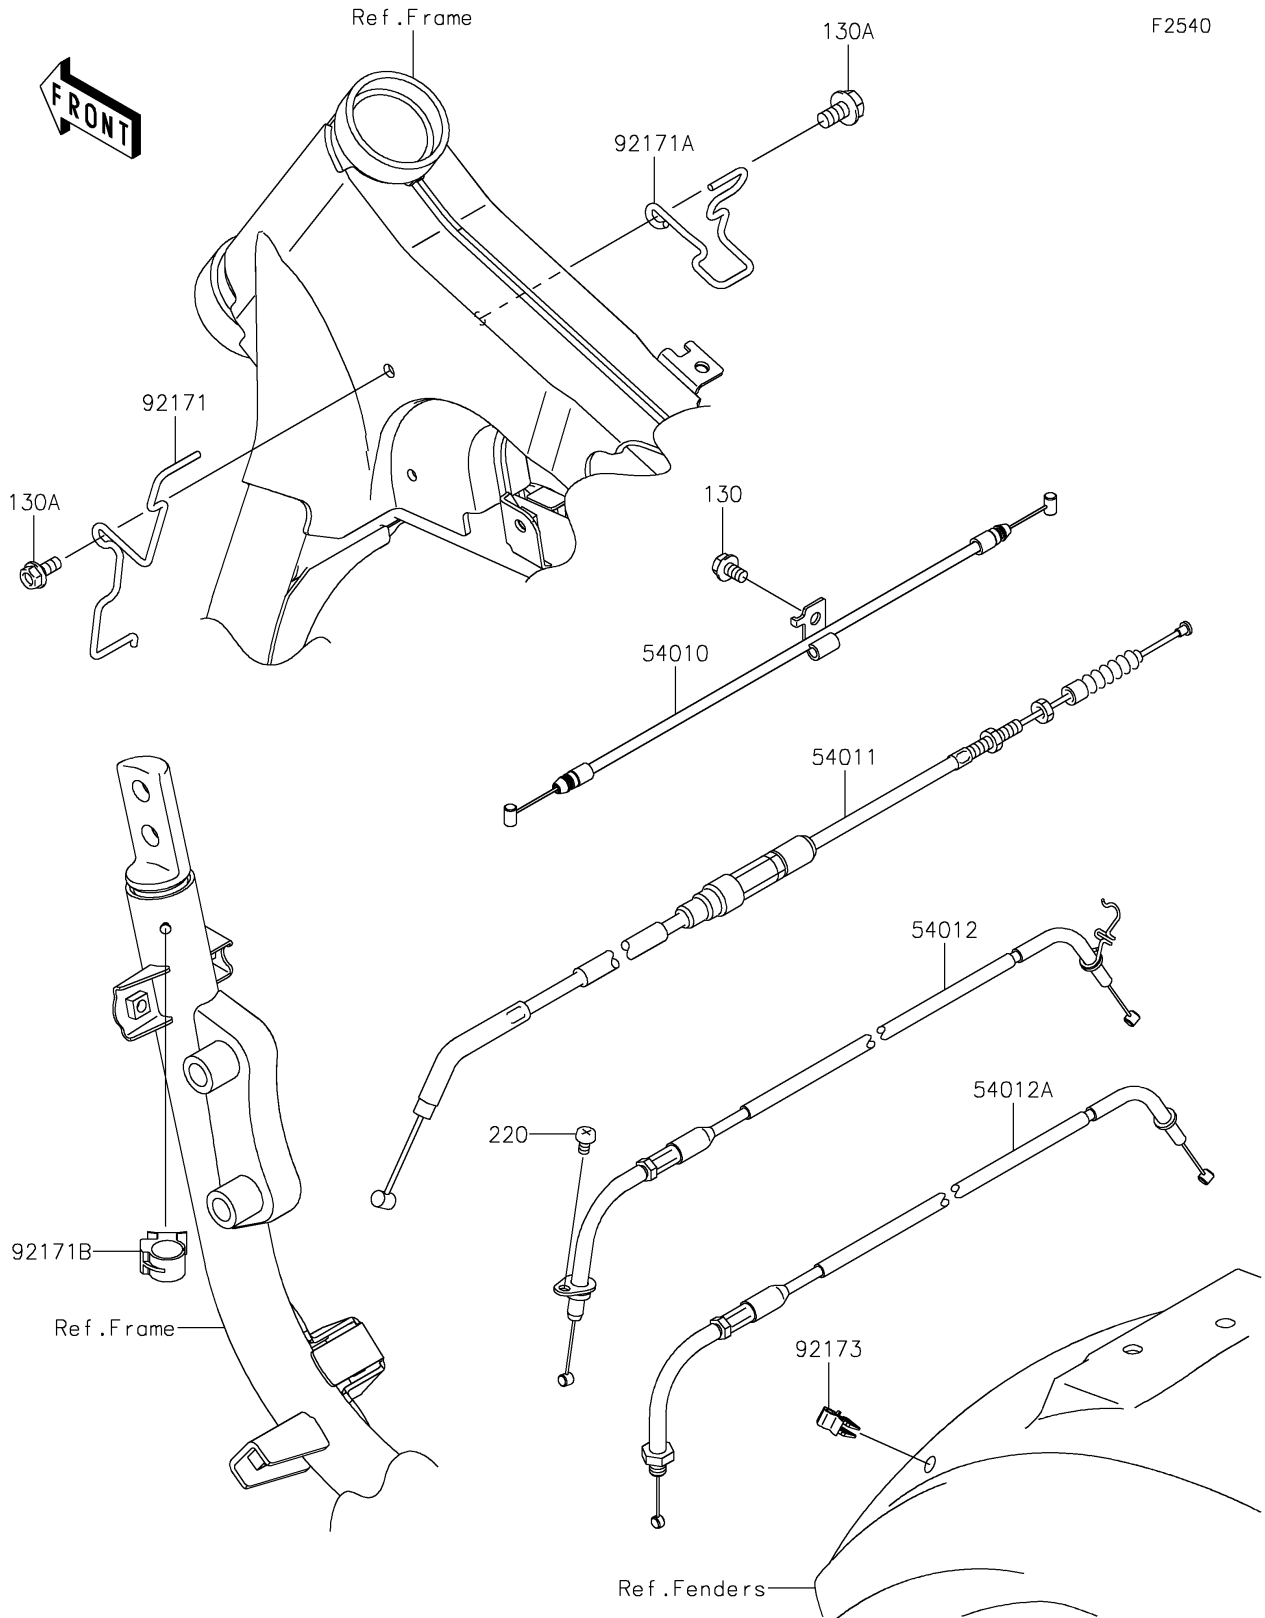

2018 VULCAN® 900 CUSTOM PARTS DIAGRAM

Cables

2018 VULCAN® 900 CUSTOM PARTS LIST

Cables

ITEM NAME	PART NUMBER	QUANTITY
BOLT-FLANGED,6X10 (Ref # 130)	130BB0610	1
BOLT-FLANGED,6X14 (Ref # 130A)	130BB0614	1
SCREW-PAN-CROS,5X8 (Ref # 220)	220AB0508	1
CABLE,SEAT LOCK (Ref # 54010)	54010-0065	1
CABLE-CLUTCH (Ref # 54011)	54011-0069	1
CABLE-THROTTLE,OPENING (Ref # 54012)	54012-0180	1
CABLE-THROTTLE,CLOSING (Ref # 54012A)	54012-0181	1
CLAMP,FR,LH (Ref # 92171)	92171-0597	1
CLAMP,FR,RH (Ref # 92171A)	92171-0605	1
CLAMP,15MM DIA. (Ref # 92171B)	92171-1424	1
CLAMP (Ref # 92173)	92173-1133	1