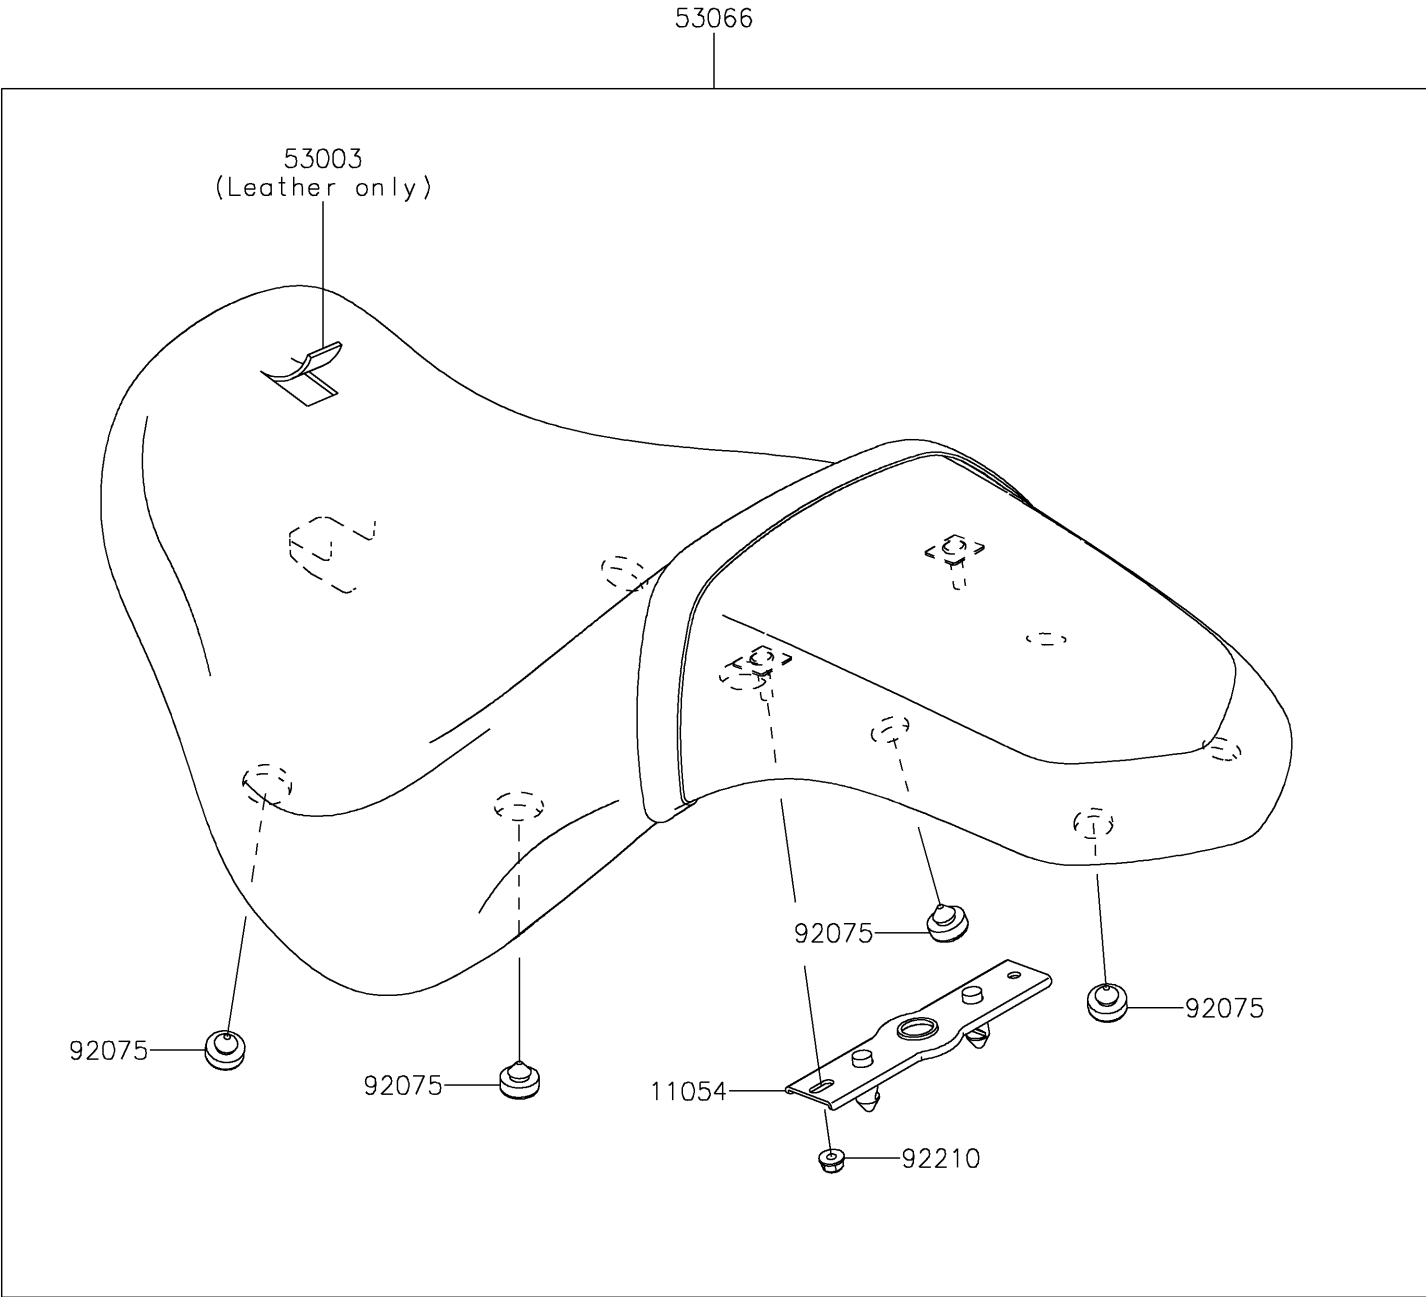

## 2018 VULCAN® 900 CUSTOM PARTS DIAGRAM

Seat

F2510

## 2018 VULCAN® 900 CUSTOM PARTS LIST

Seat

ITEM NAME	PART NUMBER	QUANTITY
BRACKET,SEAT (Ref # 11054)	11054-0417	1
LEATHER,SEAT,BLACK (Ref # 53003)	53003-0183-MA	1
SEAT-ASSY,DUAL,W/BAND,BLACK (Ref # 53066)	53066-0264-MA	1
DAMPER,10X20X8 (Ref # 92075)	92075-1927	1
NUT (Ref # 92210)	92210-0401	1