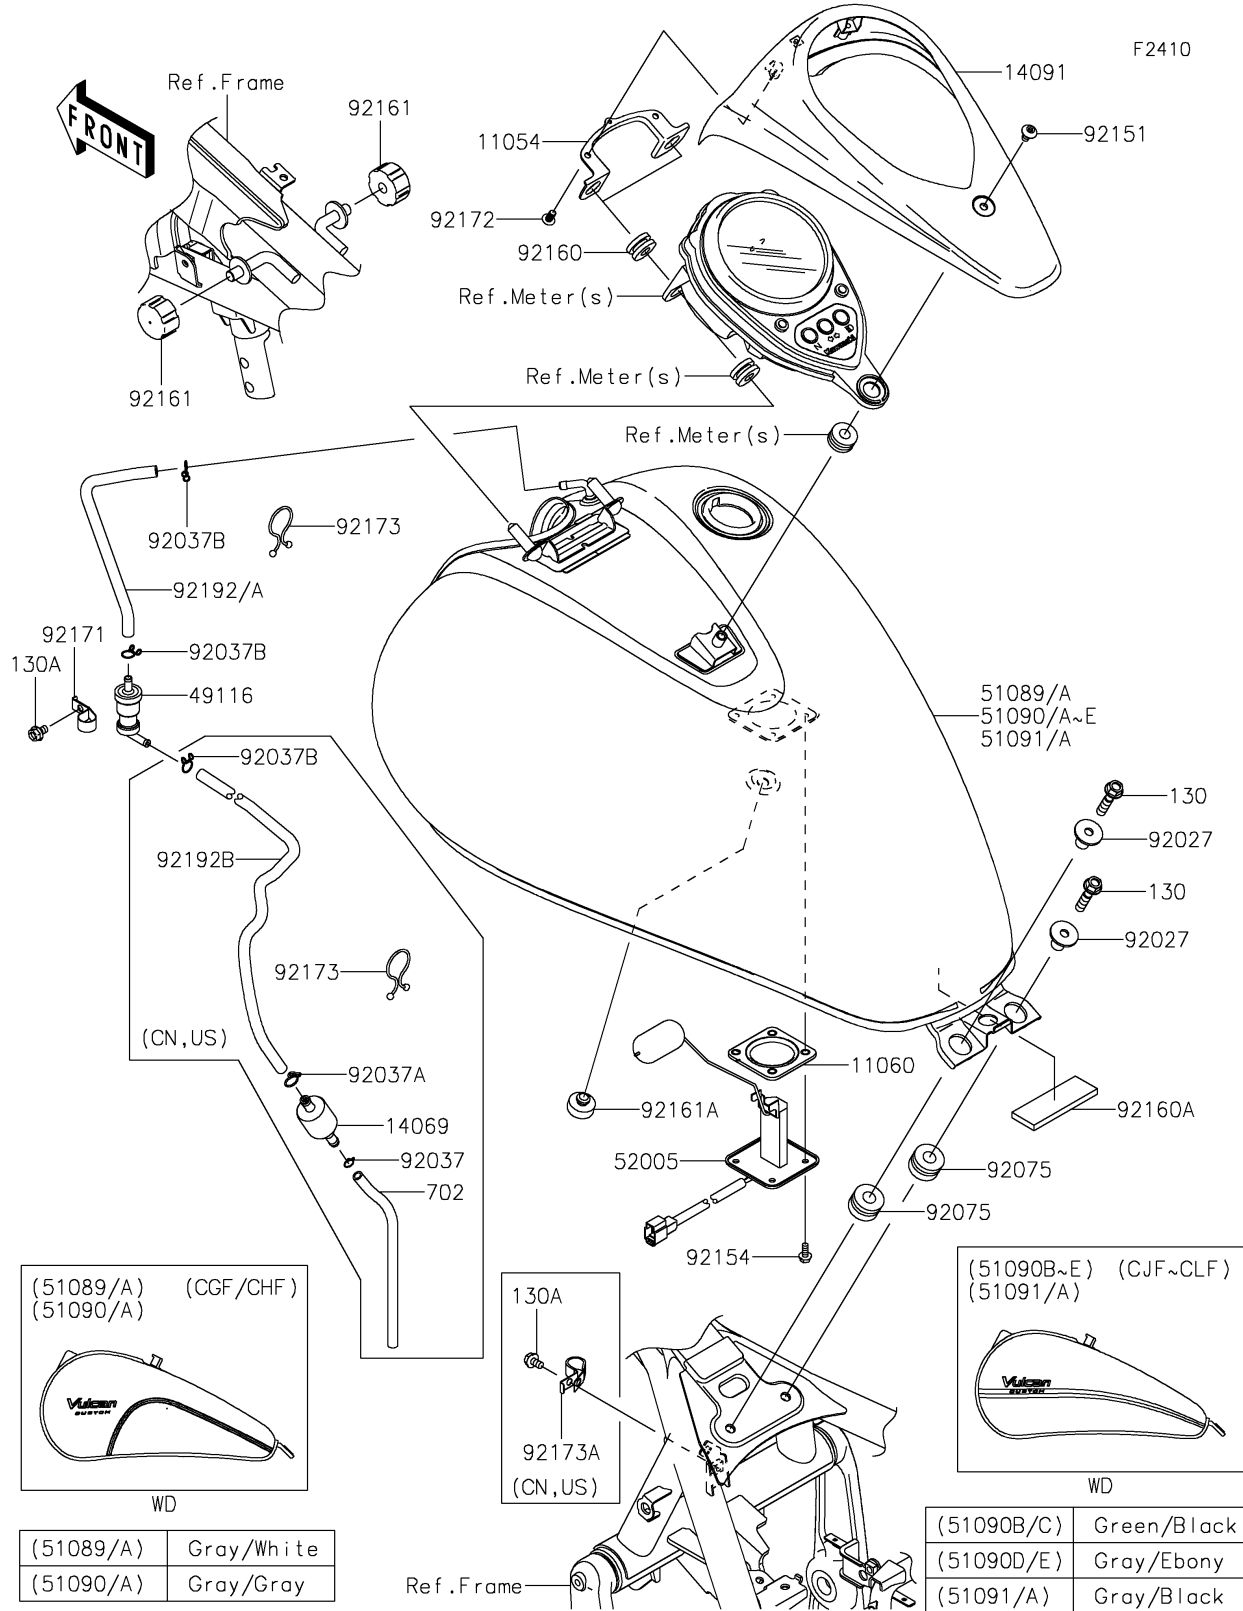

2018 VULCAN® 900 CUSTOM PARTS DIAGRAM

Fuel Tank

2018 VULCAN® 900 CUSTOM PARTS LIST

Fuel Tank

ITEM NAME	PART NUMBER	QUANTITY
BRACKET,METER,FR (Ref # 11054)	11054-0034	1
GASKET,FUEL GAUGE (Ref # 11060)	11060-1952	1
BREATHER,FUEL TANK (Ref # 14069)	14069-1004	1
COVER,METER,EBONY (Ref # 14091)	14091-1730-H8	1
VALVE-ASSY,CHECK (Ref # 49116)	49116-0014	1
TANK-COMP-FUEL,C.L.GREEN+BLK (Ref # 51090B)	51090-5184-53T	1
TANK-COMP-FUEL,C.L.GREEN+BLK (Ref # 51090C)	51090-5185-53T	1
GAUGE,FUEL (Ref # 52005)	52005-0718	1
COLLAR,L=19.3 (Ref # 92027)	92027-1780	1
CLAMP,TUBE (Ref # 92037)	92037-010	1
CLAMP,HOSE (Ref # 92037A)	92037-1104	1
CLAMP,TUBE (Ref # 92037B)	92037-147	2
DAMPER (Ref # 92075)	92075-1736	1
BOLT-FLANGED,8X30 (Ref # 130)	130BA0830	1
BOLT-FLANGED,6X10 (Ref # 130A)	130BB0610	2
TUBE-RUBBER,6X200 (Ref # 702)	702A06200	1
BOLT,SOCKET,6X12 (Ref # 92151)	92151-1940	1
BOLT,FLANGED,5X12 (Ref # 92154)	92154-1856	1
DAMPER (Ref # 92160)	92160-1162	1
DAMPER (Ref # 92160A)	92160-1323	1
DAMPER,FUEL TANK (Ref # 92161)	92161-0293	1
DAMPER (Ref # 92161A)	92161-1065	1
CLAMP (Ref # 92171)	92171-0595	1
SCREW,TAPPING,5X14 (Ref # 92172)	92172-0006	1
CLAMP (Ref # 92173)	92173-0848	2
CLAMP (Ref # 92173A)	92173-0925	1
TUBE,BREATHER,L=220 (Ref # 92192)	92192-1107	1
TUBE,BREATHER,BLUE,L=220 (Ref # 92192A)	92192-1108	1
TUBE,5X10X500/350 (Ref # 92192B)	92192-1129	1