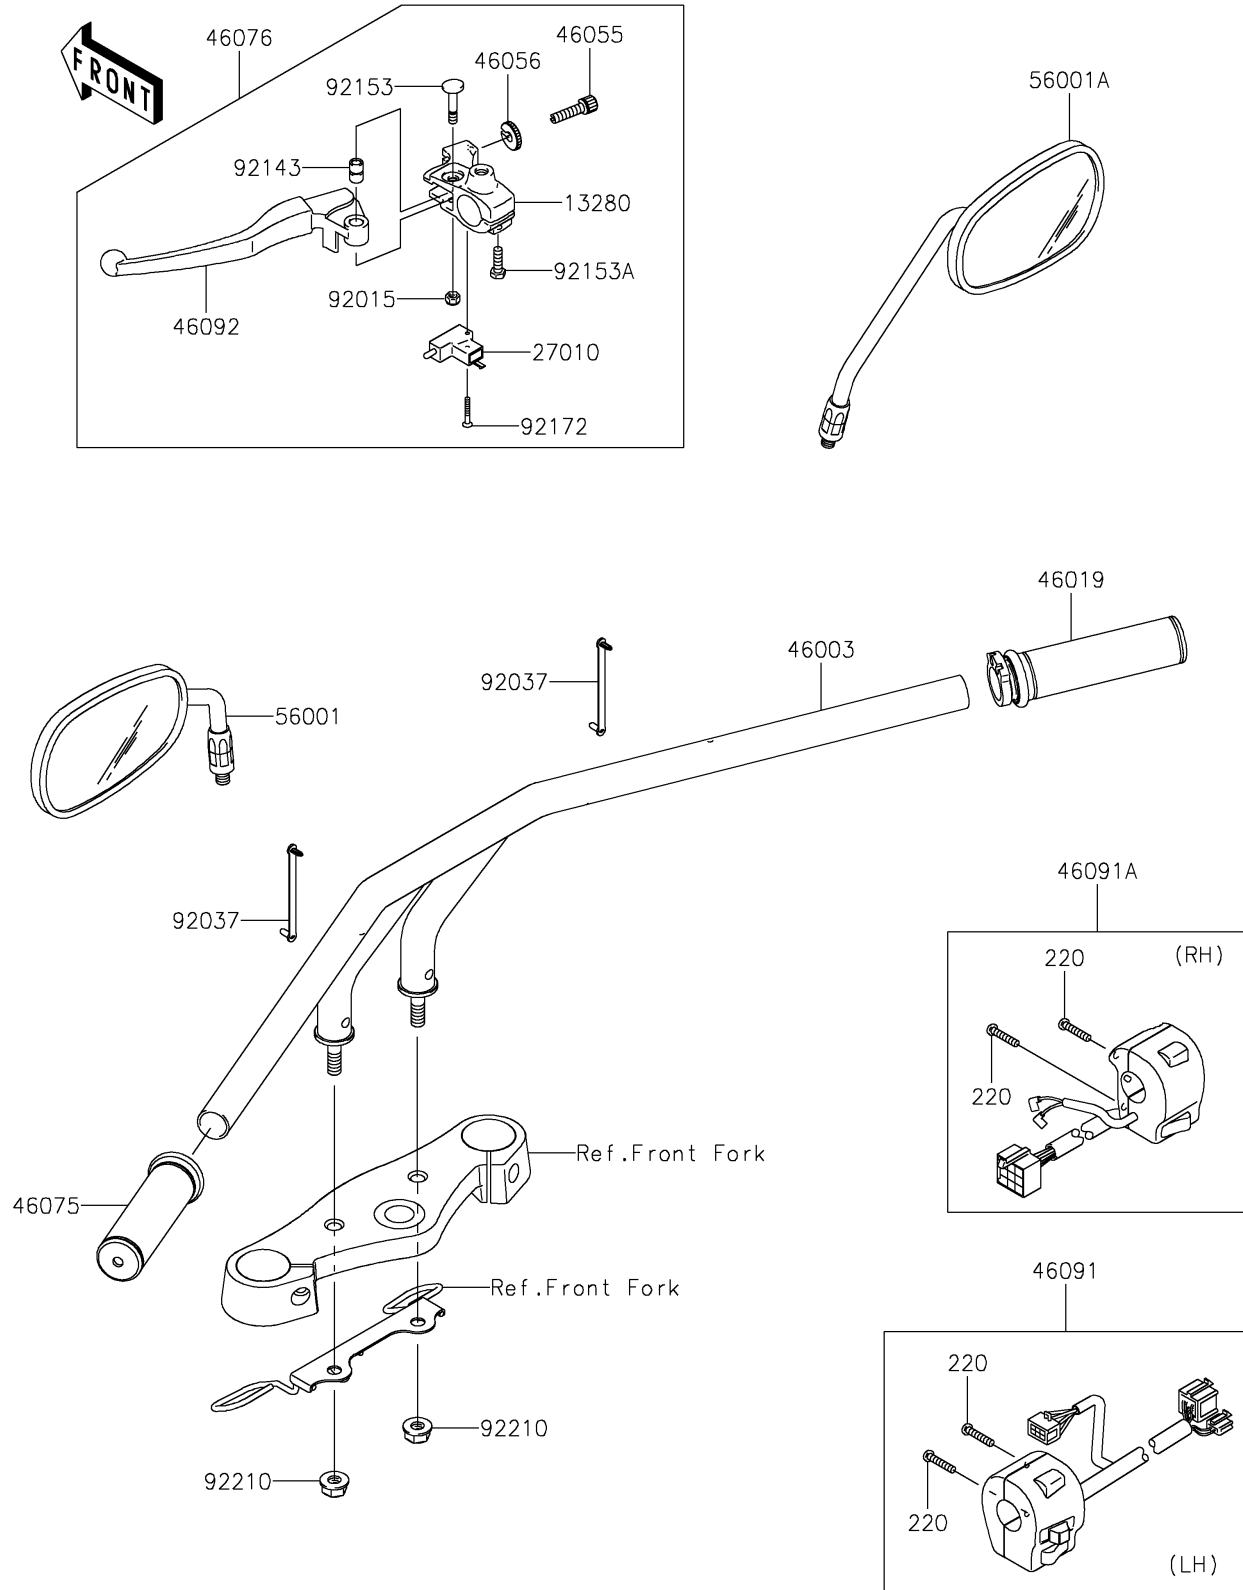

2018 VULCAN® 900 CUSTOM PARTS DIAGRAM

Handlebar

F2310

2018 VULCAN® 900 CUSTOM PARTS LIST

Handlebar

ITEM NAME	PART NUMBER	QUANTITY
HOLDER,CLUTCH LEVER (Ref # 13280)	13280-1101	1
SCREW-PAN-CROS,5X25 (Ref # 220)	220R0525	1
SWITCH,CLUTCH (Ref # 27010)	27010-1268	1
HANDLE (Ref # 46003)	46003-0115	1
GRIP-ASSY,THROTTLE (Ref # 46019)	46019-1123	1
SCREW,CABLE ADJUST,8MM (Ref # 46055)	46055-003	1
NUT,CABLE ADJUST LOCK,8MM (Ref # 46056)	46056-005	1
GRIP,LH (Ref # 46075)	46075-1212	1
LEVER-ASSY-GRIP,CLUTCH (Ref # 46076)	46076-0075	1
HOUSING-ASSY-CONTROL,LH (Ref # 46091)	46091-0230	1
HOUSING-ASSY-CONTROL,RH (Ref # 46091A)	46091-0232	1
LEVER-GRIP,CLUCTH (Ref # 46092)	46092-1204	1
MIRROR-ASSY,LH (Ref # 56001)	56001-0284	1
MIRROR-ASSY,RH (Ref # 56001A)	56001-0285	1
NUT,LOCK,6MM,BLACK (Ref # 92015)	92015-1191	1
CLAMP,SPEED,L=58 (Ref # 92037)	92037-1163	1
COLLAR (Ref # 92143)	92143-1351	1
BOLT,LEVER SET (Ref # 92153)	92153-0716	1
BOLT,6X20 (Ref # 92153A)	92153-0721	1
SCREW,3X20 (Ref # 92172)	92172-0164	1
NUT,LOCK,FLANGED,10MM (Ref # 92210)	92210-1139	1