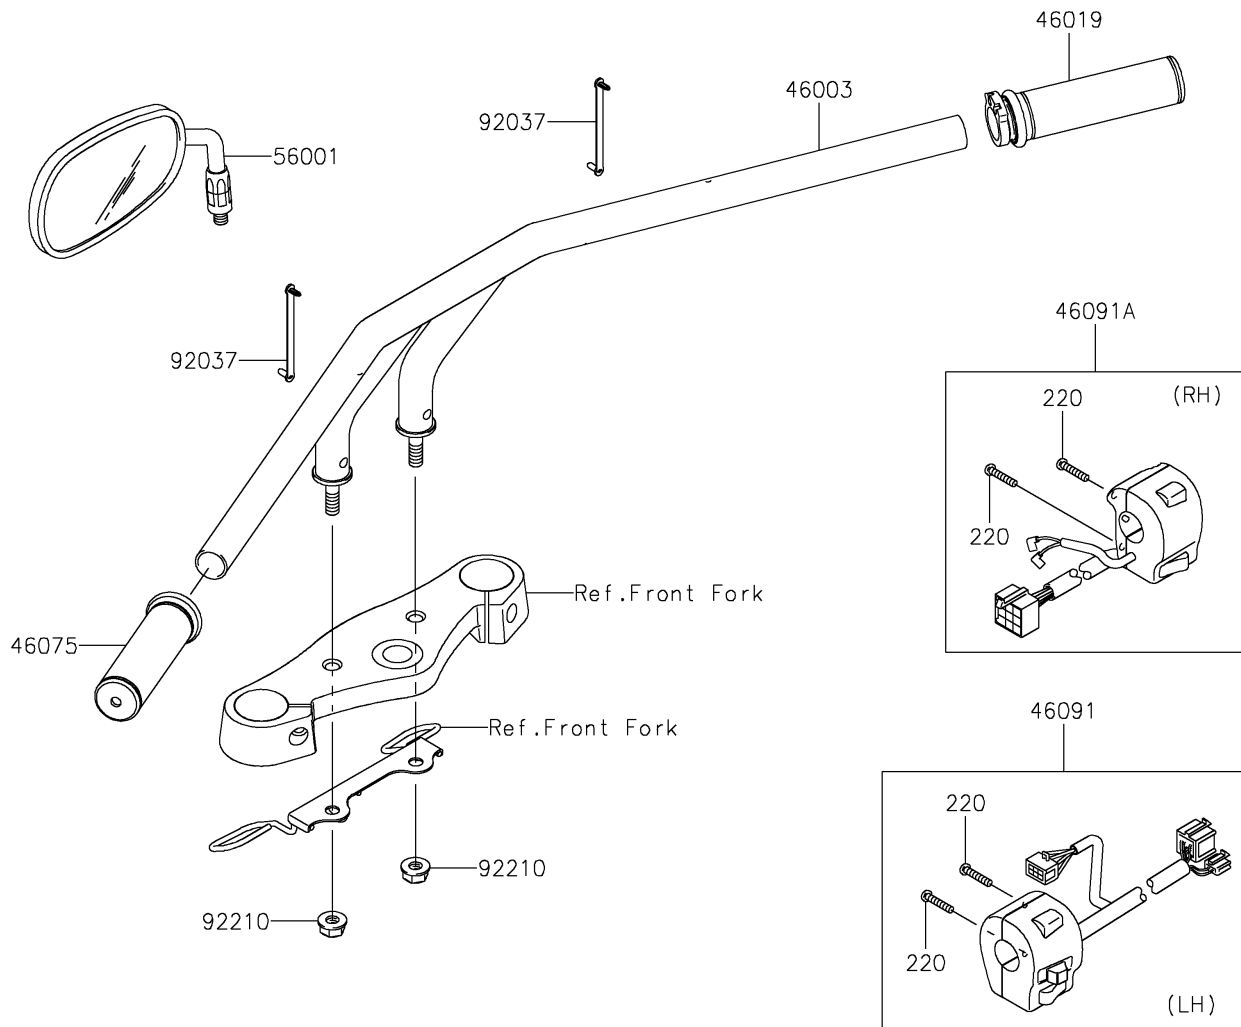

## 2017 Vulcan 900 Custom PARTS DIAGRAM

Handlebar

F2310

## 2017 Vulcan 900 Custom PARTS LIST

Handlebar

ITEM NAME	PART NUMBER	QUANTITY
HOLDER,CLUTCH LEVER (Ref # 13280)	13280-1101	1
SCREW-PAN-CROS,5X25 (Ref # 220)	220R0525	1
SWITCH,CLUTCH (Ref # 27010)	27010-1268	1
HANDLE (Ref # 46003)	46003-0115	1
GRIP-ASSY,THROTTLE (Ref # 46019)	46019-1123	1
SCREW,CABLE ADJUST,8MM (Ref # 46055)	46055-003	1
NUT,CABLE ADJUST LOCK,8MM (Ref # 46056)	46056-005	1
GRIP,LH (Ref # 46075)	46075-1212	1
LEVER-ASSY-GRIP,CLUTCH (Ref # 46076)	46076-0075	1
HOUSING-ASSY-CONTROL,LH (Ref # 46091)	46091-0230	1
HOUSING-ASSY-CONTROL,RH (Ref # 46091A)	46091-0232	1
LEVER-GRIP,CLUCTH (Ref # 46092)	46092-1204	1
MIRROR-ASSY,LH (Ref # 56001)	56001-0284	1
MIRROR-ASSY,RH (Ref # 56001A)	56001-0285	1
NUT,LOCK,6MM,BLACK (Ref # 92015)	92015-1191	1
CLAMP,SPEED,L=58 (Ref # 92037)	92037-1163	1
COLLAR (Ref # 92143)	92143-1351	1
BOLT,LEVER SET (Ref # 92153)	92153-0716	1
BOLT,6X20 (Ref # 92153A)	92153-0721	1
SCREW,3X20 (Ref # 92172)	92172-0164	1
NUT,LOCK,FLANGED,10MM (Ref # 92210)	92210-1139	1