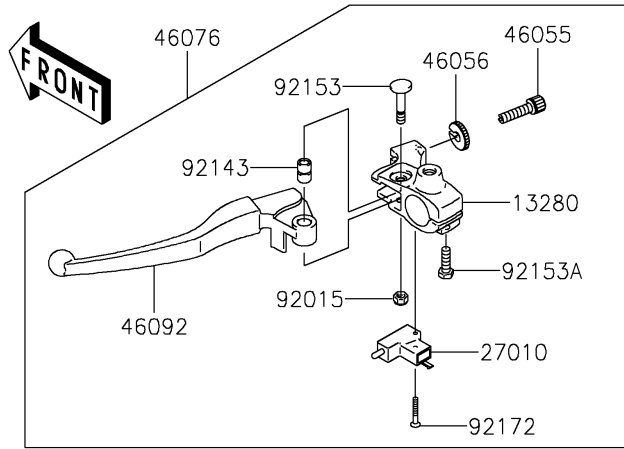

## 2017 Vulcan 900 Custom PARTS DIAGRAM

Handlebar

F2310

## 2017 Vulcan 900 Custom PARTS LIST

Handlebar

ITEM NAME	PART NUMBER	QUANTITY
HOLDER,CLUTCH LEVER (Ref # 13280)	13280-1101	1
SCREW-PAN-CROS,5X25 (Ref # 220)	220R0525	1
SWITCH,CLUTCH (Ref # 27010)	27010-1268	1
HANDLE (Ref # 46003)	46003-0115	1
GRIP-ASSY,THROTTLE (Ref # 46019)	46019-1123	1
SCREW,CABLE ADJUST,8MM (Ref # 46055)	46055-003	1
NUT,CABLE ADJUST LOCK,8MM (Ref # 46056)	46056-005	1
GRIP,LH (Ref # 46075)	46075-1212	1
LEVER-ASSY-GRIP,CLUTCH (Ref # 46076)	46076-0075	1
HOUSING-ASSY-CONTROL,LH (Ref # 46091)	46091-0230	1
HOUSING-ASSY-CONTROL,RH (Ref # 46091A)	46091-0232	1
LEVER-GRIP,CLUCTH (Ref # 46092)	46092-1204	1
MIRROR-ASSY,LH (Ref # 56001)	56001-0284	1
MIRROR-ASSY,RH (Ref # 56001A)	56001-0285	1
NUT,LOCK,6MM,BLACK (Ref # 92015)	92015-1191	1
CLAMP,SPEED,L=58 (Ref # 92037)	92037-1163	1
COLLAR (Ref # 92143)	92143-1351	1
BOLT,LEVER SET (Ref # 92153)	92153-0716	1
BOLT,6X20 (Ref # 92153A)	92153-0721	1
SCREW,3X20 (Ref # 92172)	92172-0164	1
NUT,LOCK,FLANGED,10MM (Ref # 92210)	92210-1139	1