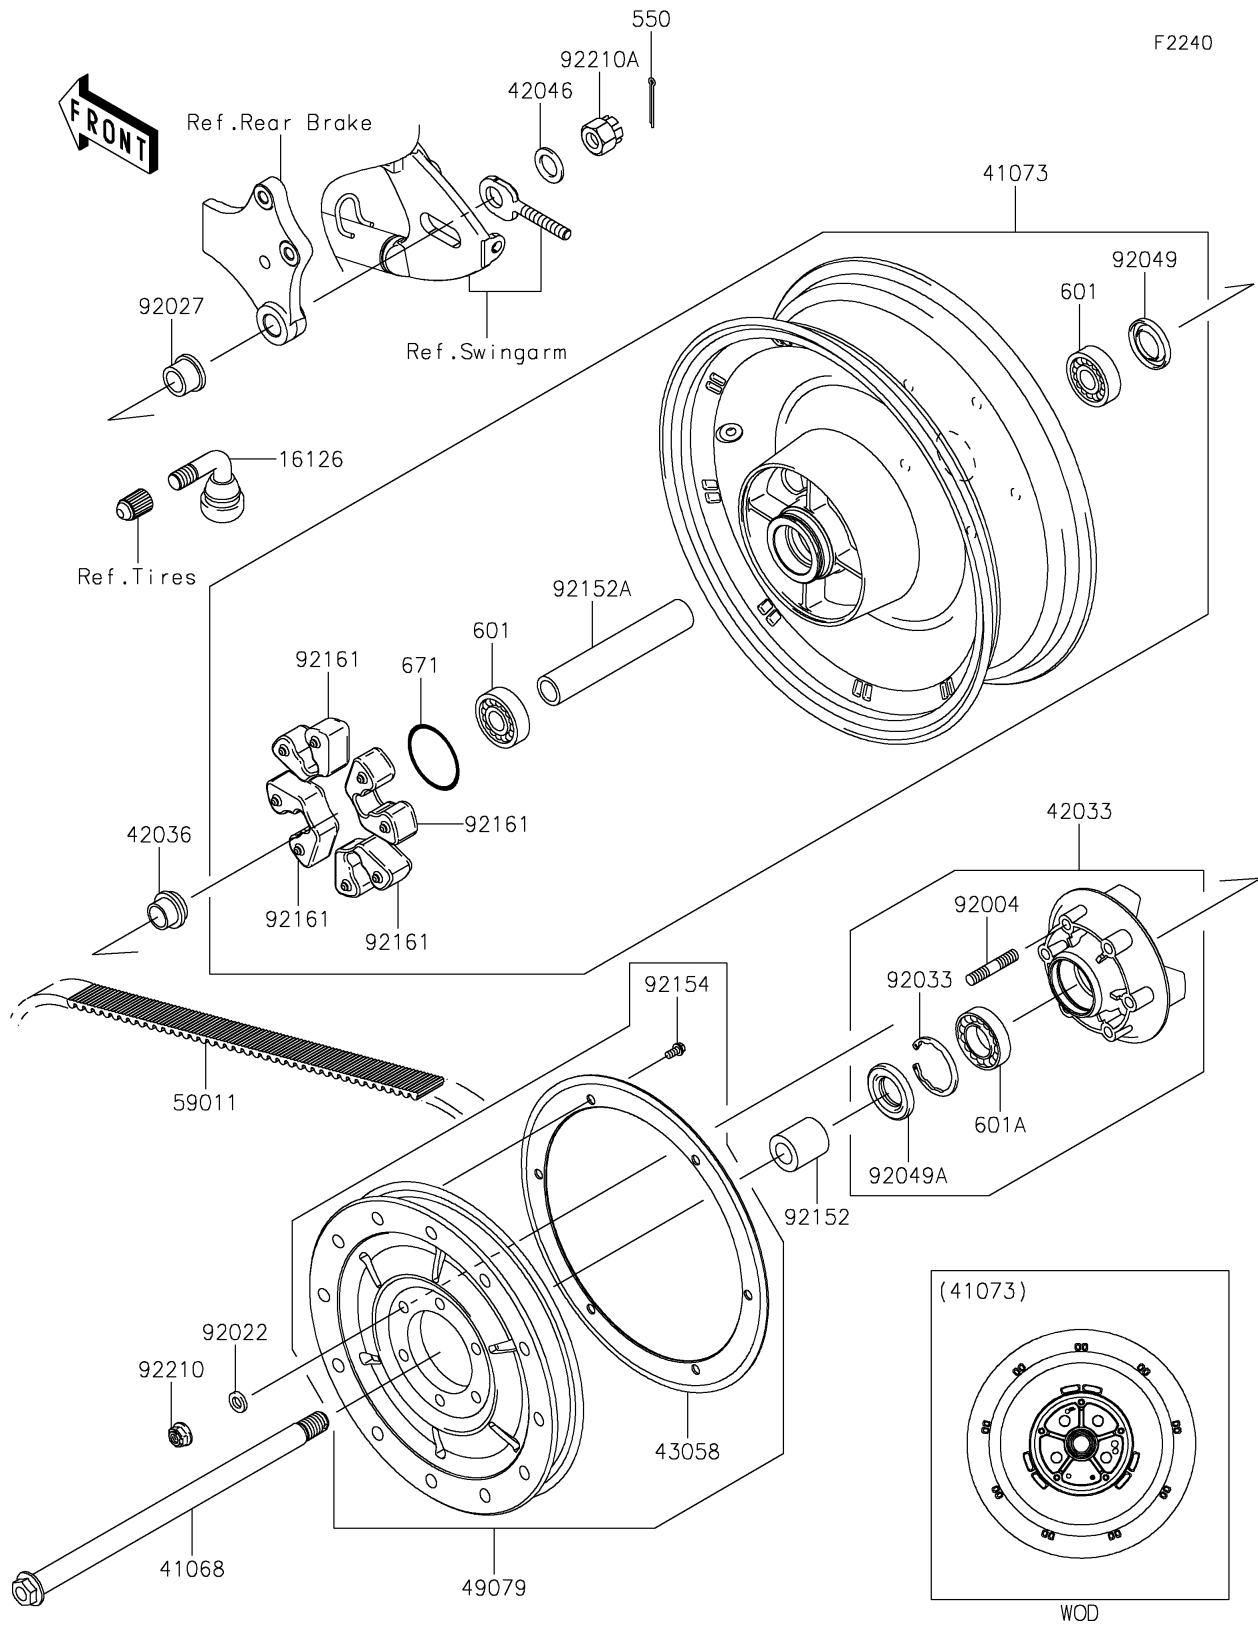

2018 VULCAN® 900 CUSTOM PARTS DIAGRAM

Rear Wheel/Chain

2018 VULCAN® 900 CUSTOM PARTS LIST

Rear Wheel/Chain

ITEM NAME	PART NUMBER	QUANTITY
VALVE,TIRE (Ref # 16126)	16126-0036	1
AXLE,RR,20X362.5 (Ref # 41068)	41068-0598	1
WHEEL-ASSY,RR,G.BLACK (Ref # 41073)	41073-0183-18F	1
COUPLING-ASSY,RR HUB (Ref # 42033)	42033-0037	1
SLEEVE,RR HUB,L=23 (Ref # 42036)	42036-1251	1
WASHER,21X33X2.6 (Ref # 42046)	42046-003	1
RING,REAR PULLEY (Ref # 43058)	43058-0011	1
PULLEY-BELT (Ref # 49079)	49079-0011	1
PIN-COTTER,4.0X40 (Ref # 550)	550AA4040	1
BELT,DRIVE,153T (Ref # 59011)	59011-0021	1
BEARING-BALL,6204UUC3 (Ref # 601)	601B6204UU	1
BEARING-BALL (Ref # 601A)	601B6205UU	1
O RING,60MM (Ref # 671)	671B2560	1
STUD,10X35 (Ref # 92004)	92004-0016	1
WASHER,10.5X19X3.2 (Ref # 92022)	92022-1820	1
COLLAR,RR AXLE,L=21.5 (Ref # 92027)	92027-1902	1
RING-SNAP,52MM (Ref # 92033)	92033-1043	1
SEAL-OIL,BJN28475 (Ref # 92049)	92049-1056	1
SEAL-OIL (Ref # 92049A)	92049-1287	1
COLLAR,RR AXLE,LH,L=38.6 (Ref # 92152)	92152-0350	1
COLLAR,REAR BRAKE DRUM,L=166.4 (Ref # 92152A)	92152-0351	1
BOLT,FLANGED,6X12 (Ref # 92154)	92154-0346	1
DAMPER,SHOCK,RR HUB (Ref # 92161)	92161-0466	1
NUT,LOCK,FLANGED,10MM (Ref # 92210)	92210-0276	1
NUT,CASTLE,18MM (Ref # 92210A)	92210-1134	1