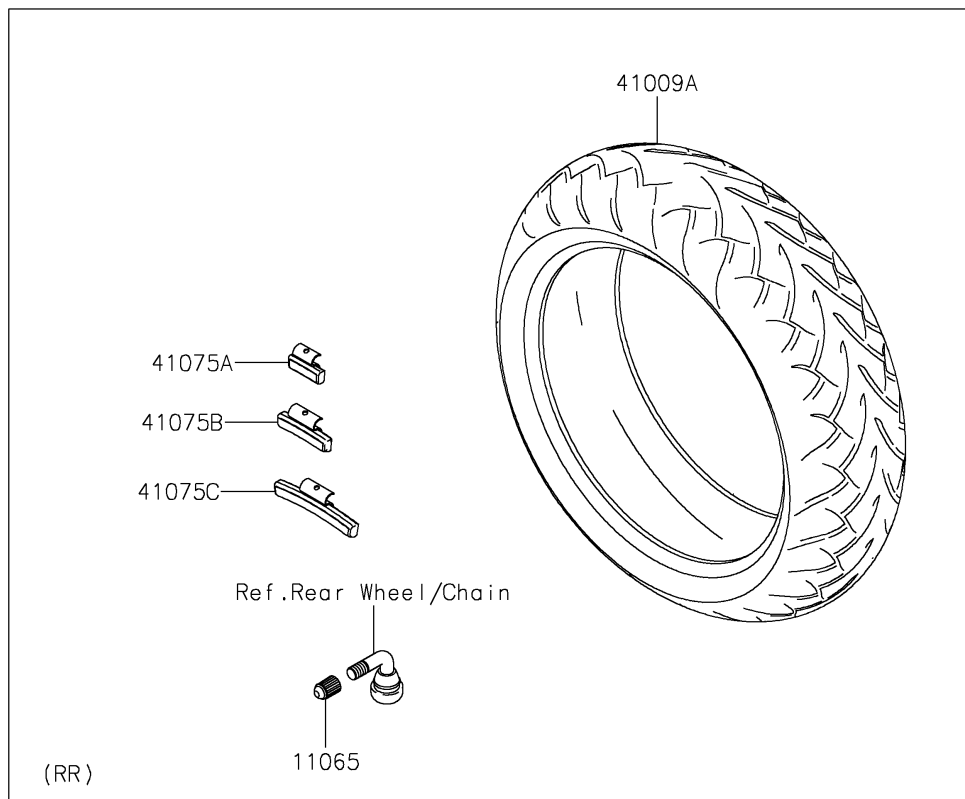

2018 VULCAN® 900 CUSTOM PARTS DIAGRAM

Tires

F2210

2018 VULCAN® 900 CUSTOM PARTS LIST

Tires

ITEM NAME	PART NUMBER	QUANTITY
CAP (Ref # 11065)	11065-1112	1
TIRE,FR,80/90-21 48H,D404FJ(D) (Ref # 41009)	41009-0663	1
TIRE,RR,180/70-15 76H,D404(D) (Ref # 41009A)	41009-0664	1
BALANCER-WHEEL,10G,SILVER (Ref # 41075)	41075-0007	1
BALANCER-WHEEL,10G,SILVER (Ref # 41075A)	41075-0014	1
BALANCER-WHEEL,20G,SILVER (Ref # 41075B)	41075-0015	1
BALANCER-WHEEL,30G,SILVER (Ref # 41075C)	41075-0016	1
BALANCER-WHEEL,30G,SILVER (Ref # 41075D)	41075-0017	1
BALANCER-WHEEL,20G,SILVER (Ref # 41075E)	41075-0018	1