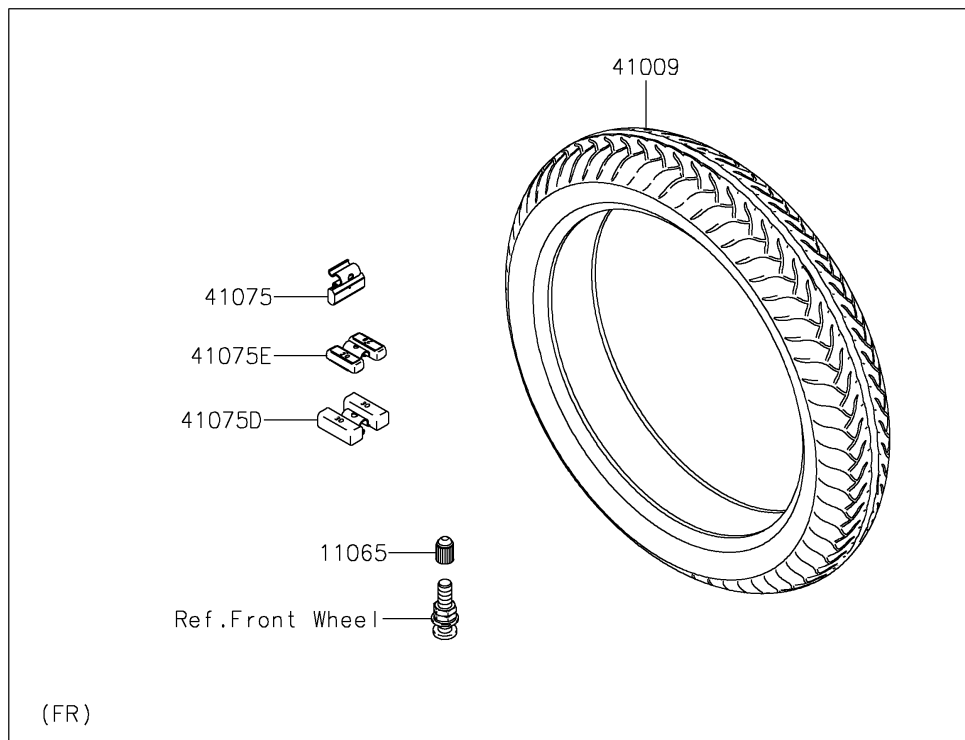

2018 VULCAN® 900 CUSTOM PARTS DIAGRAM

Tires

F2210

2018 VULCAN® 900 CUSTOM PARTS LIST

Tires

ITEM NAME	PART NUMBER	QUANTITY
CAP (Ref # 11065)	11065-1112	1
TIRE,FR,80/90-21 48H,D404FJ(D) (Ref # 41009)	41009-0663	1
TIRE,RR,180/70-15 76H,D404(D) (Ref # 41009A)	41009-0664	1
BALANCER-WHEEL,10G,SILVER (Ref # 41075)	41075-0007	1
BALANCER-WHEEL,10G,SILVER (Ref # 41075A)	41075-0014	1
BALANCER-WHEEL,20G,SILVER (Ref # 41075B)	41075-0015	1
BALANCER-WHEEL,30G,SILVER (Ref # 41075C)	41075-0016	1
BALANCER-WHEEL,30G,SILVER (Ref # 41075D)	41075-0017	1
BALANCER-WHEEL,20G,SILVER (Ref # 41075E)	41075-0018	1