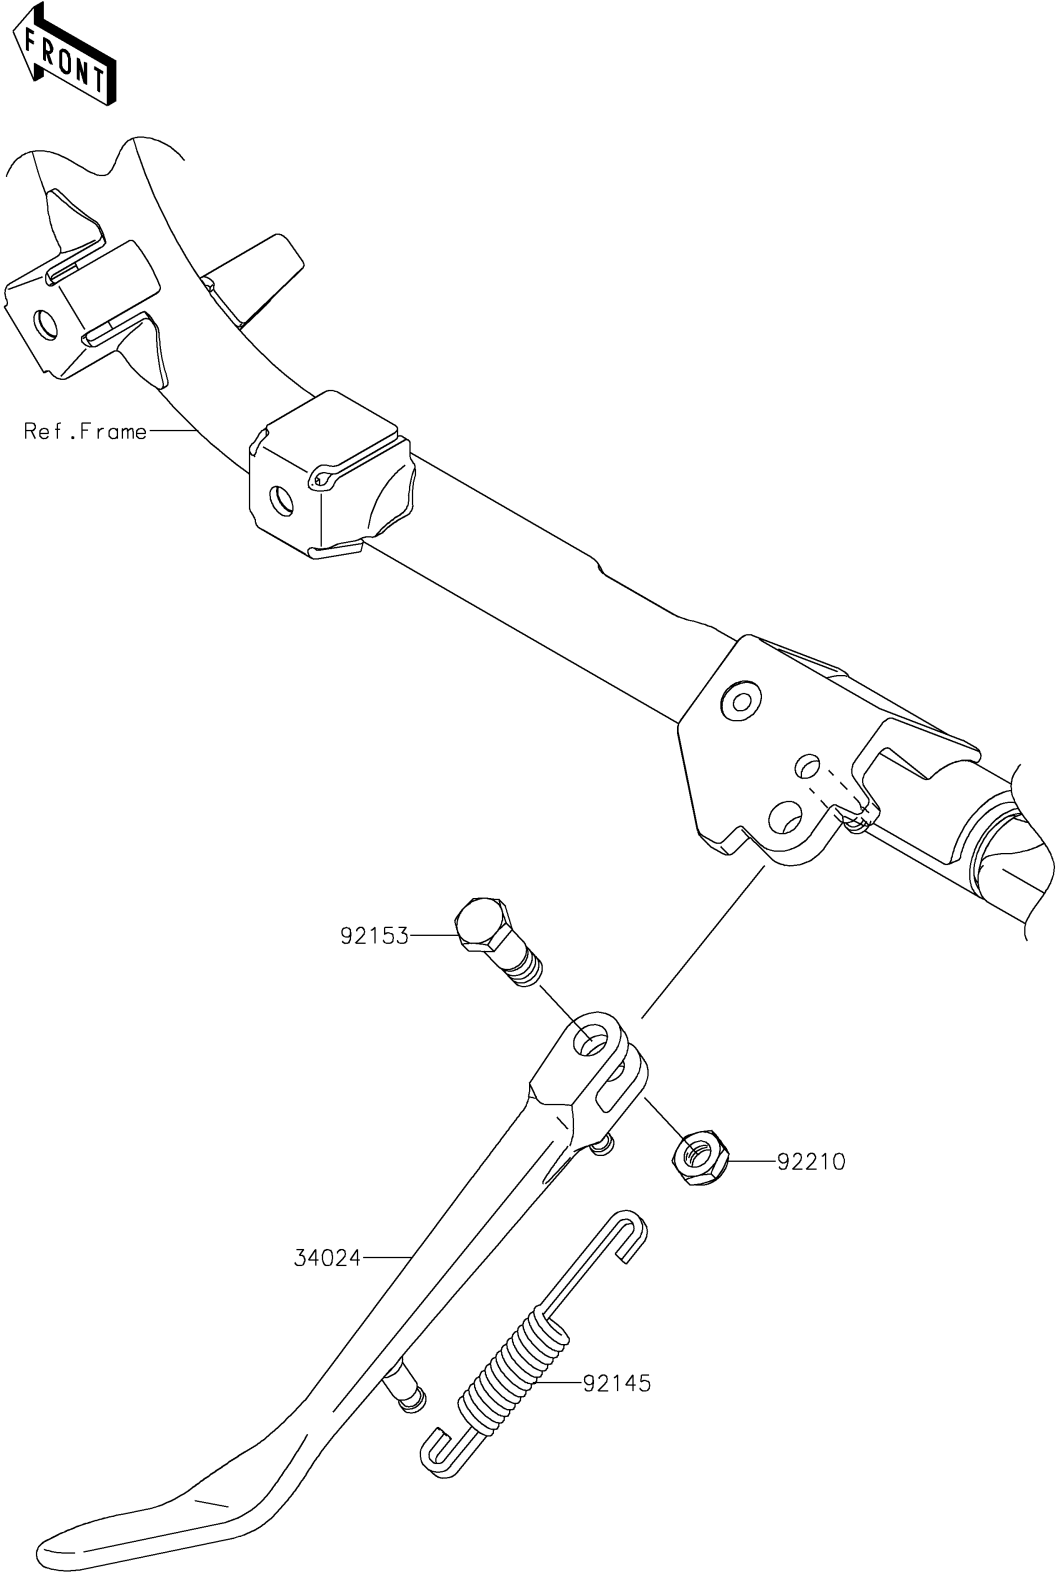

2018 VULCAN® 900 CUSTOM PARTS DIAGRAM

Stand(s)

F2190

2018 VULCAN® 900 CUSTOM PARTS LIST

Stand(s)

ITEM NAME	PART NUMBER	QUANTITY
STAND-SIDE (Ref # 34024)	34024-0083	1
SPRING,SIDE STAND (Ref # 92145)	92145-0687	1
BOLT,SIDE STAND,10MM (Ref # 92153)	92153-1416	1
NUT,LOCK,10MM (Ref # 92210)	92210-0784	1