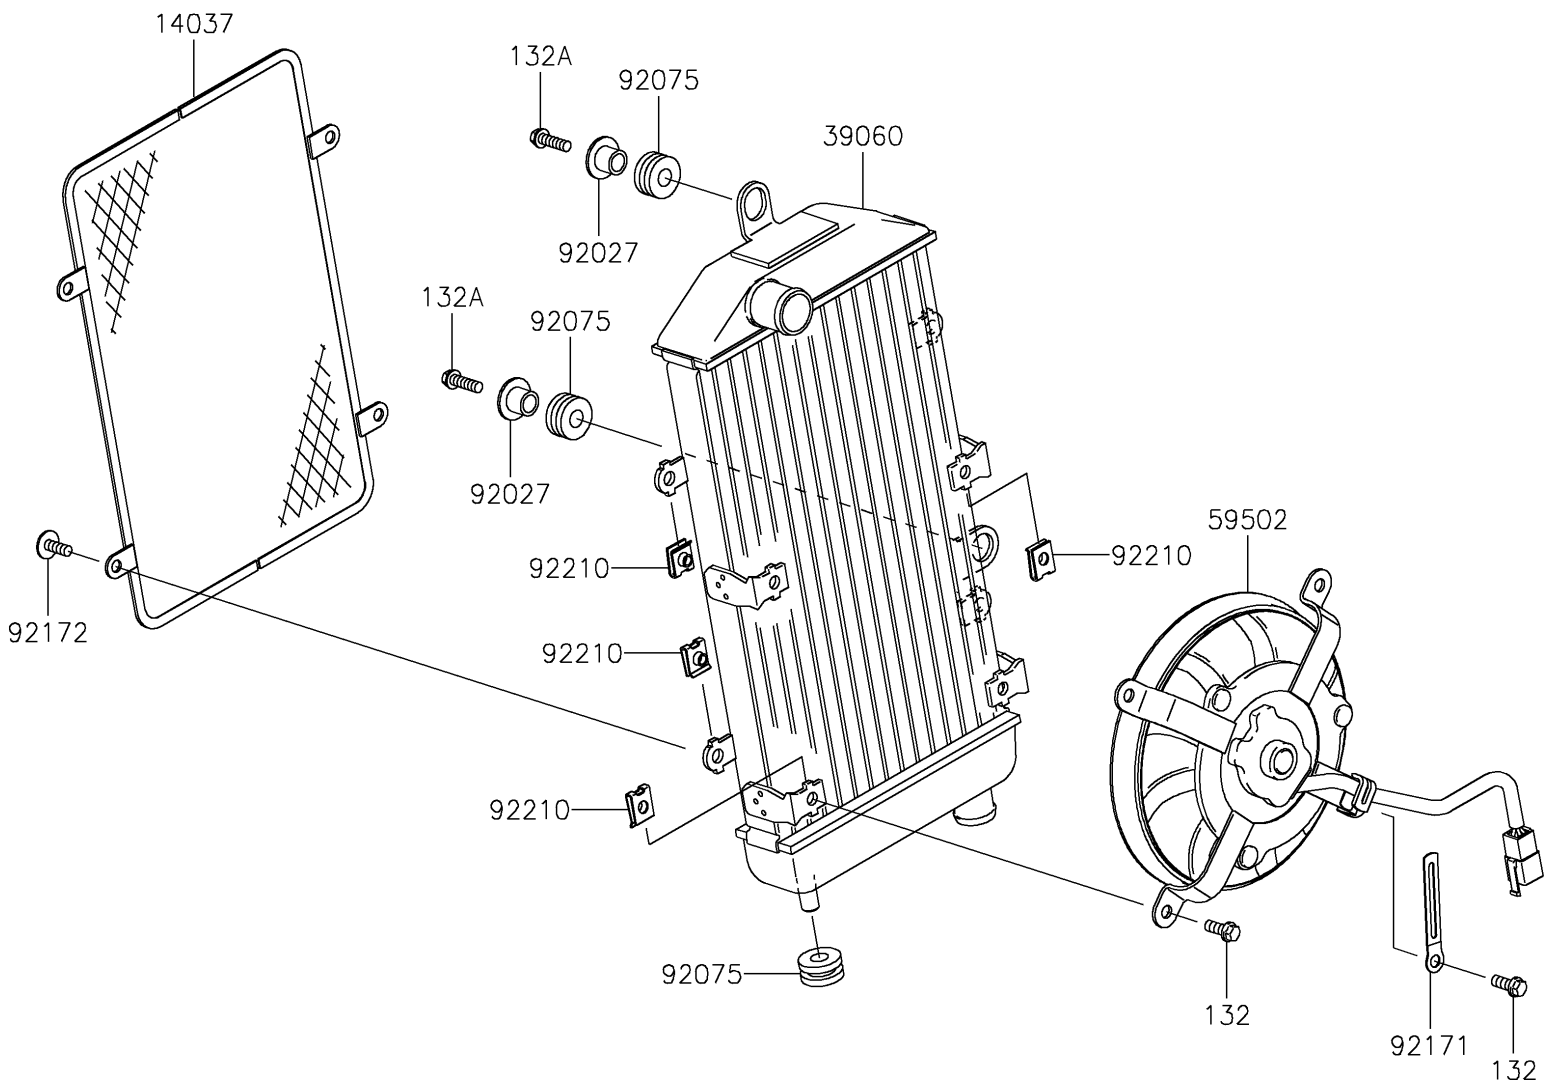

2018 VULCAN® 900 CUSTOM PARTS DIAGRAM

Radiator

E3032

2018 VULCAN® 900 CUSTOM PARTS LIST

Radiator

| ITEM NAME | PART NUMBER | QUANTITY |
|--------------------------------------|-------------|----------|
| BOLT-FLANGED-SMALL,6X14 (Ref # 132) | 132BB0614 | 1 |
| BOLT-FLANGED-SMALL,6X20 (Ref # 132A) | 132BB0620 | 1 |
| SCREEN (Ref # 14037) | 14037-0046 | 1 |
| RADIATOR (Ref # 39060) | 39060-0029 | 1 |
| FAN-ASSY (Ref # 59502) | 59502-0023 | 1 |
| COLLAR,L=13.1,BLACK (Ref # 92027) | 92027-1450 | 1 |
| DAMPER,10X24X12 (Ref # 92075) | 92075-1690 | 1 |
| CLAMP (Ref # 92171) | 92171-0791 | 1 |
| SCREW,6X14 (Ref # 92172) | 92172-0004 | 1 |
| NUT (Ref # 92210) | 92210-1323 | 1 |