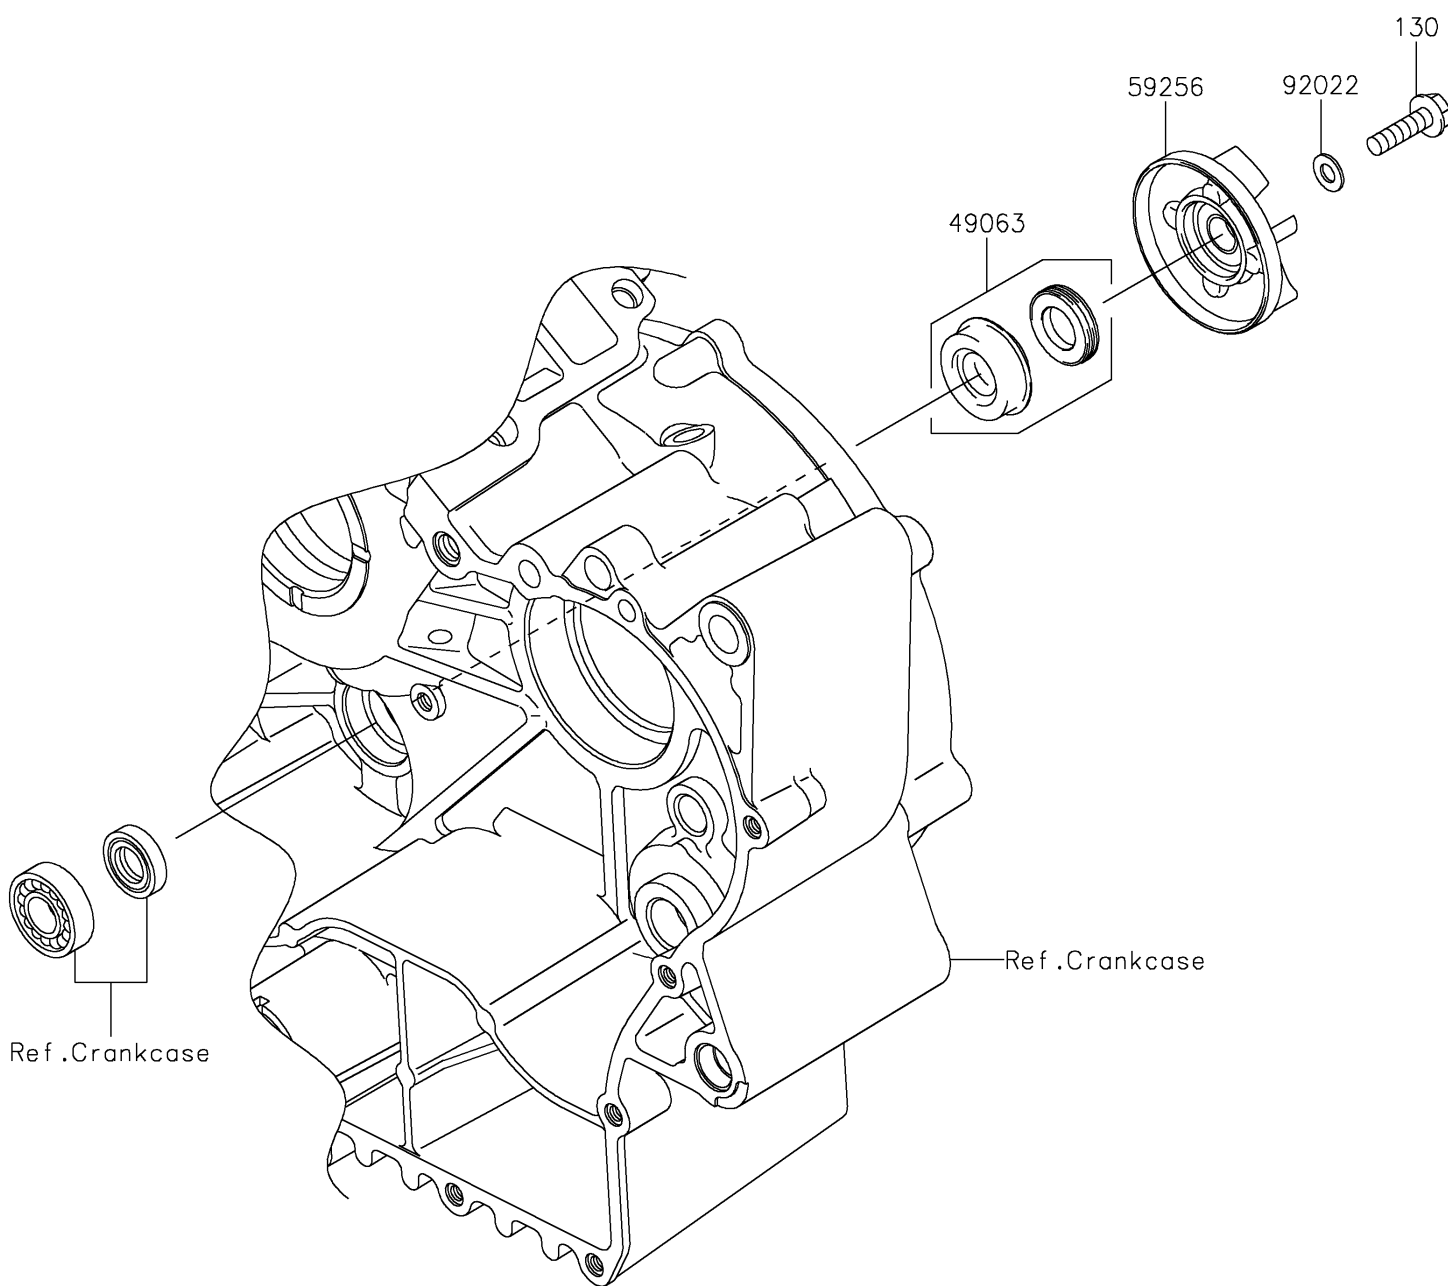

2018 VULCAN® 900 CUSTOM PARTS DIAGRAM

Water Pump

E3031

2018 VULCAN® 900 CUSTOM PARTS LIST

Water Pump

ITEM NAME	PART NUMBER	QUANTITY
BOLT-FLANGED,6X22 (Ref # 130)	130BA0622	1
SEAL-MECHANICAL,WATER (Ref # 49063)	49063-1055	1
IMPELLER (Ref # 59256)	59256-1073	1
WASHER,6.1X12X1 (Ref # 92022)	92022-077	1