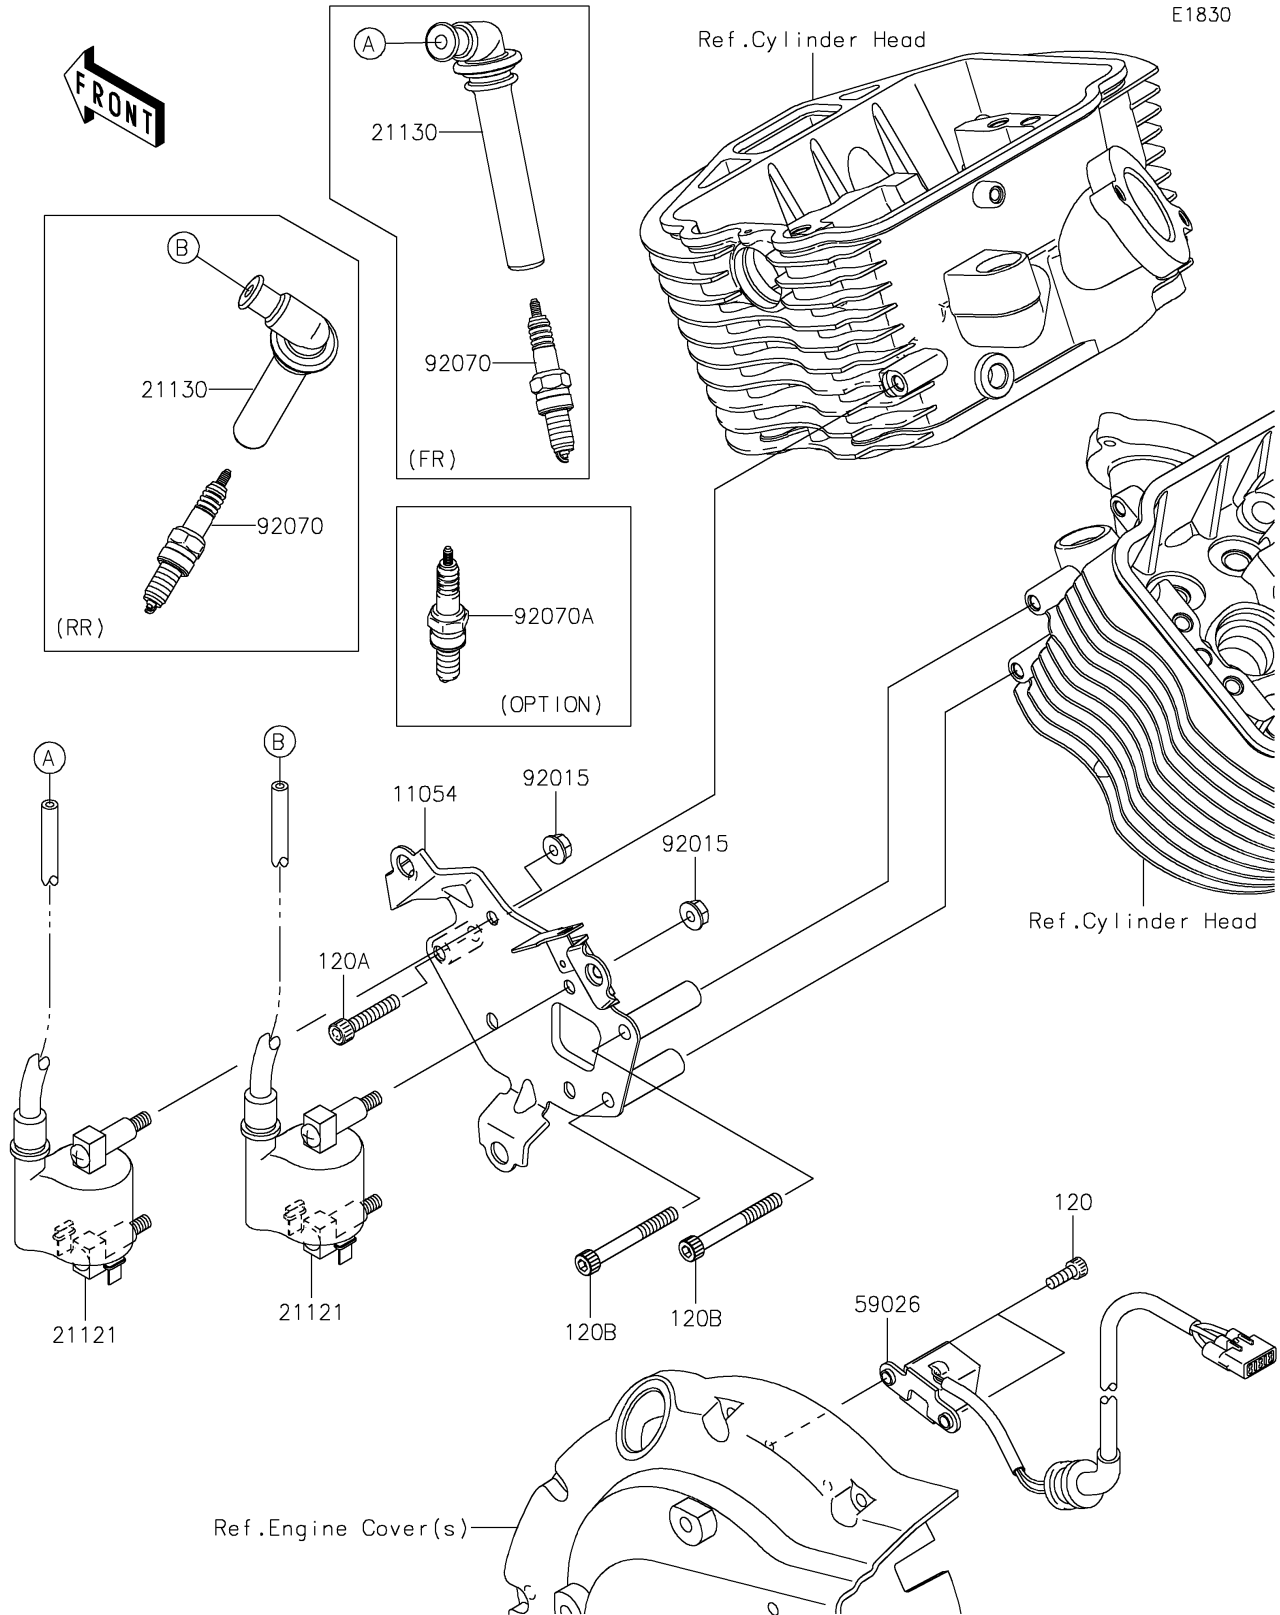

2018 VULCAN® 900 CUSTOM PARTS DIAGRAM

Ignition System

2018 VULCAN® 900 CUSTOM PARTS LIST

Ignition System

ITEM NAME	PART NUMBER	QUANTITY
BRACKET,IGNITION COIL (Ref # 11054)	11054-1537	1
BOLT-SOCKET,5X14 (Ref # 120)	120CA0514	1
BOLT-SOCKET,6X35 (Ref # 120A)	120CA0635	1
BOLT-SOCKET,6X55 (Ref # 120B)	120CA0655	1
COIL-IGNITION (Ref # 21121)	21121-0027	1
CAP-SPARK PLUG (Ref # 21130)	21130-1075	1
COIL-PULSING (Ref # 59026)	59026-0017	1
NUT,FLANGED,6MM (Ref # 92015)	92015-1367	1
PLUG-SPARK,CPR7EA-9(NGK) (Ref # 92070)	92070-0022	1
PLUG-SPARK,CPR8EA-9(NGK) (Ref # 92070A)	92070-0029	1