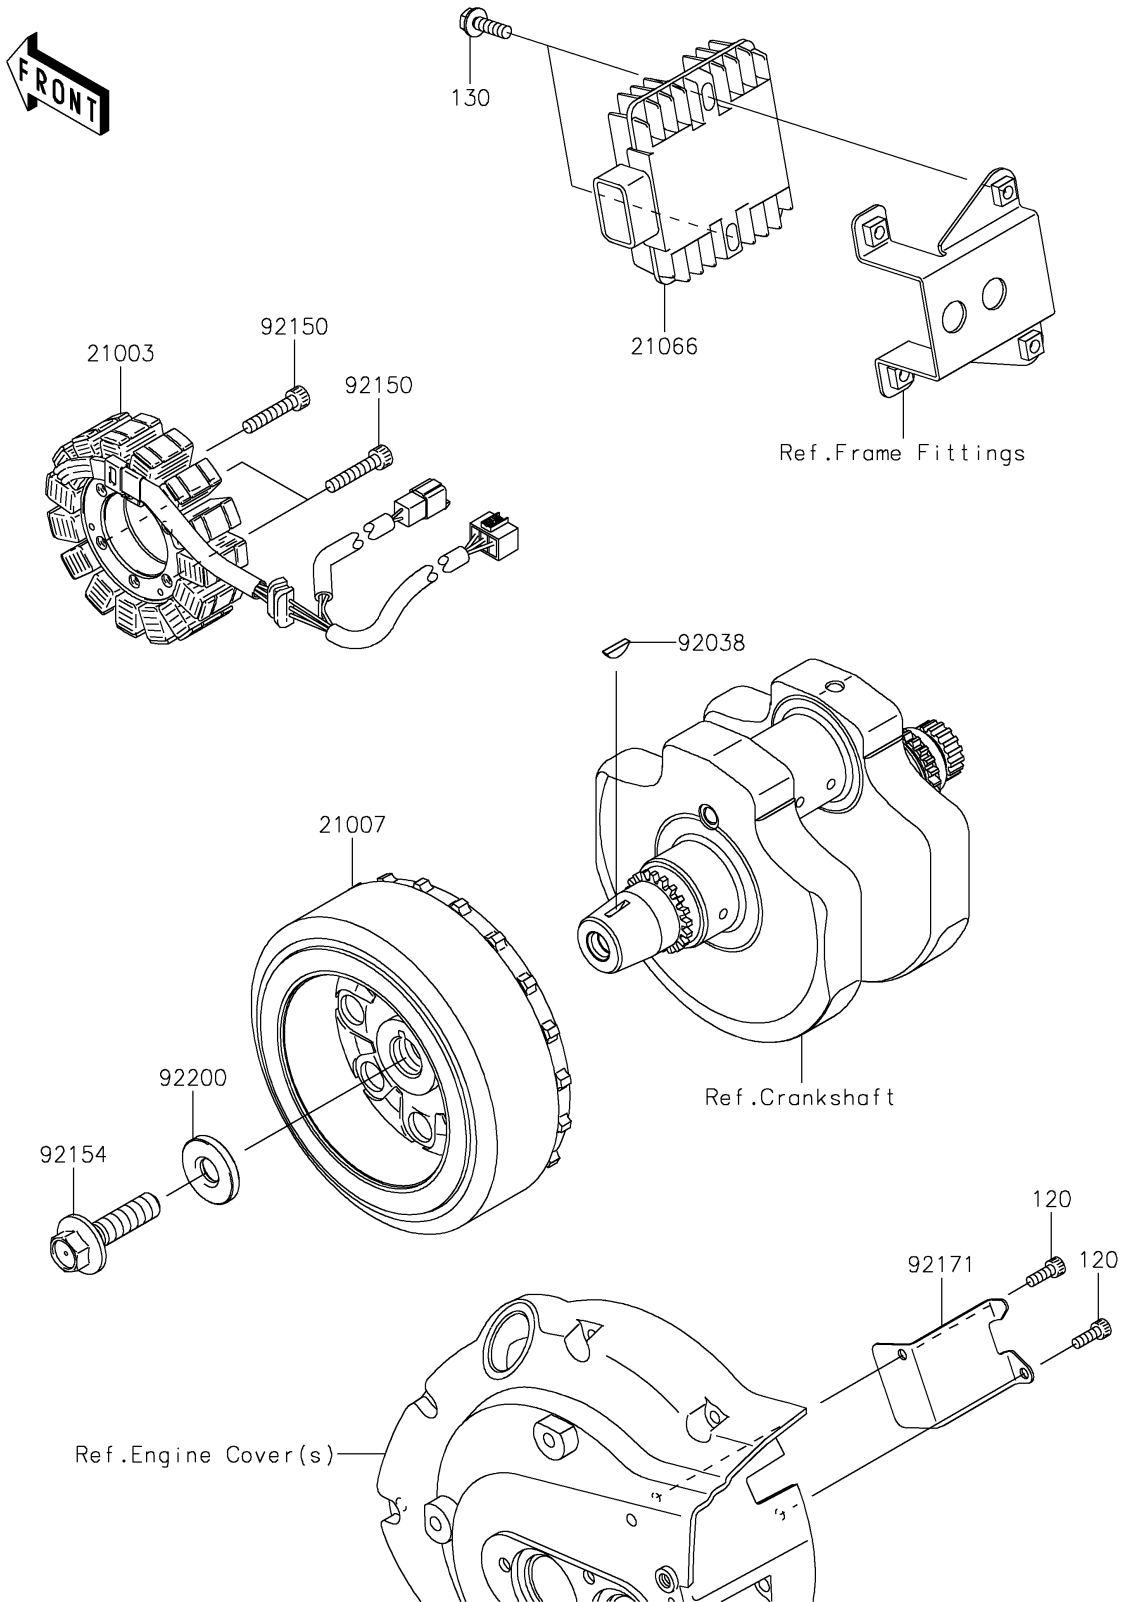

## 2017 Vulcan 900 Custom PARTS DIAGRAM

Generator

E1810

## 2017 Vulcan 900 Custom PARTS LIST

Generator

ITEM NAME	PART NUMBER	QUANTITY
BOLT-SOCKET,5X14 (Ref # 120)	120CA0514	1
BOLT-FLANGED,6X20 (Ref # 130)	130BB0620	1
STATOR (Ref # 21003)	21003-0053	1
ROTOR (Ref # 21007)	21007-0076	1
REGULATOR-VOLTAGE (Ref # 21066)	21066-0705	1
KEY,WOODRUFF (Ref # 92038)	92038-001	1
BOLT,SOCKET,6X30 (Ref # 92150)	92150-1433	1
BOLT,FLANGED,12X45 (Ref # 92154)	92154-1357	1
CLAMP (Ref # 92171)	92171-0563	1
WASHER,12X33X5 (Ref # 92200)	92200-0220	1