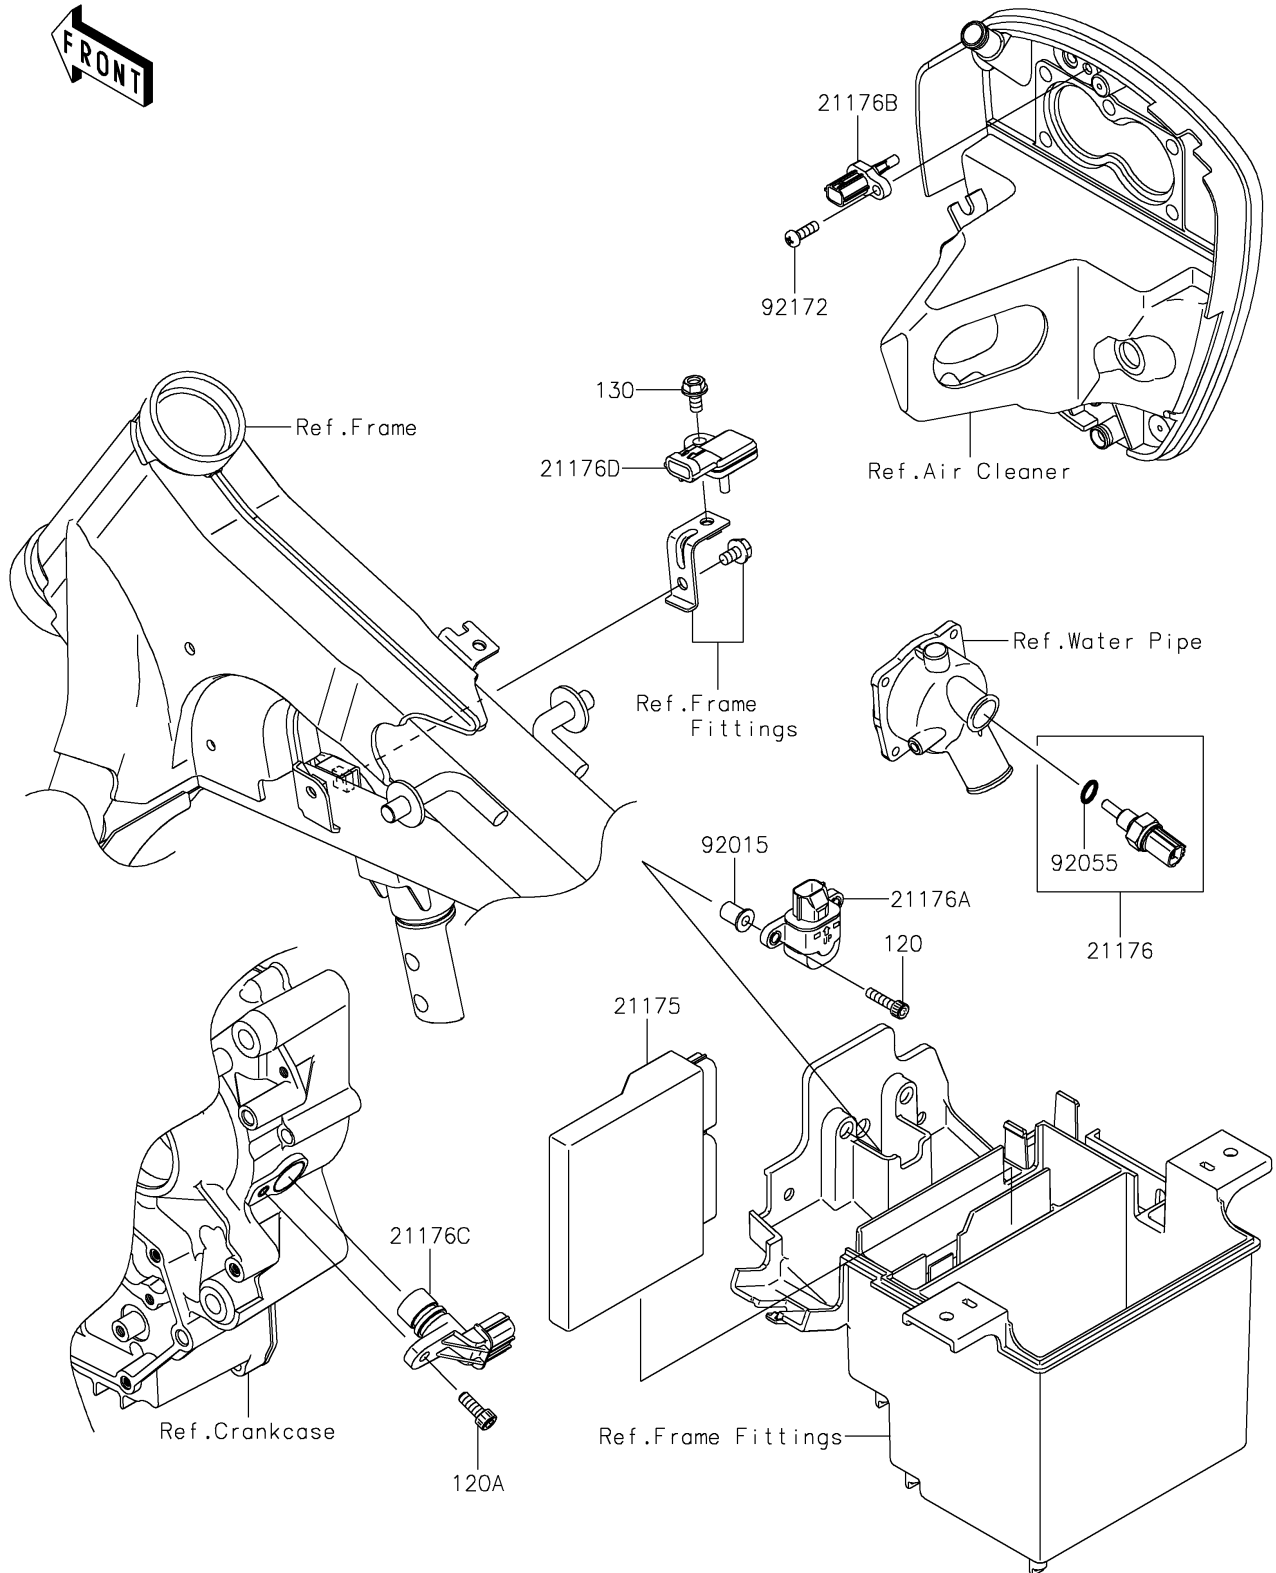

2018 VULCAN® 900 CUSTOM PARTS DIAGRAM

Fuel Injection

E1530

2018 VULCAN® 900 CUSTOM PARTS LIST

Fuel Injection

ITEM NAME	PART NUMBER	QUANTITY
BOLT-SOCKET,5X20 (Ref # 120)	120CA0520	1
BOLT-SOCKET,6X16 (Ref # 120A)	120CA0616	1
BOLT-FLANGED,6X12 (Ref # 130)	130BA0612	1
CONTROL UNIT-ELECTRONIC (Ref # 21175)	21175-0146	1
SENSOR,WATER TEMP (Ref # 21176)	21176-0009	1
SENSOR (Ref # 21176A)	21176-0025	1
SENSOR,AIR TEMPERATURE (Ref # 21176B)	21176-0048	1
SENSOR,SPEED (Ref # 21176C)	21176-0054	1
SENSOR,PRESSURE (Ref # 21176D)	21176-0058	1
NUT,WELL,5MM (Ref # 92015)	92015-1757	1
RING-O,9.5X1.9 (Ref # 92055)	92055-0016	1
SCREW,TAPPING,5X20 (Ref # 92172)	92172-0011	1