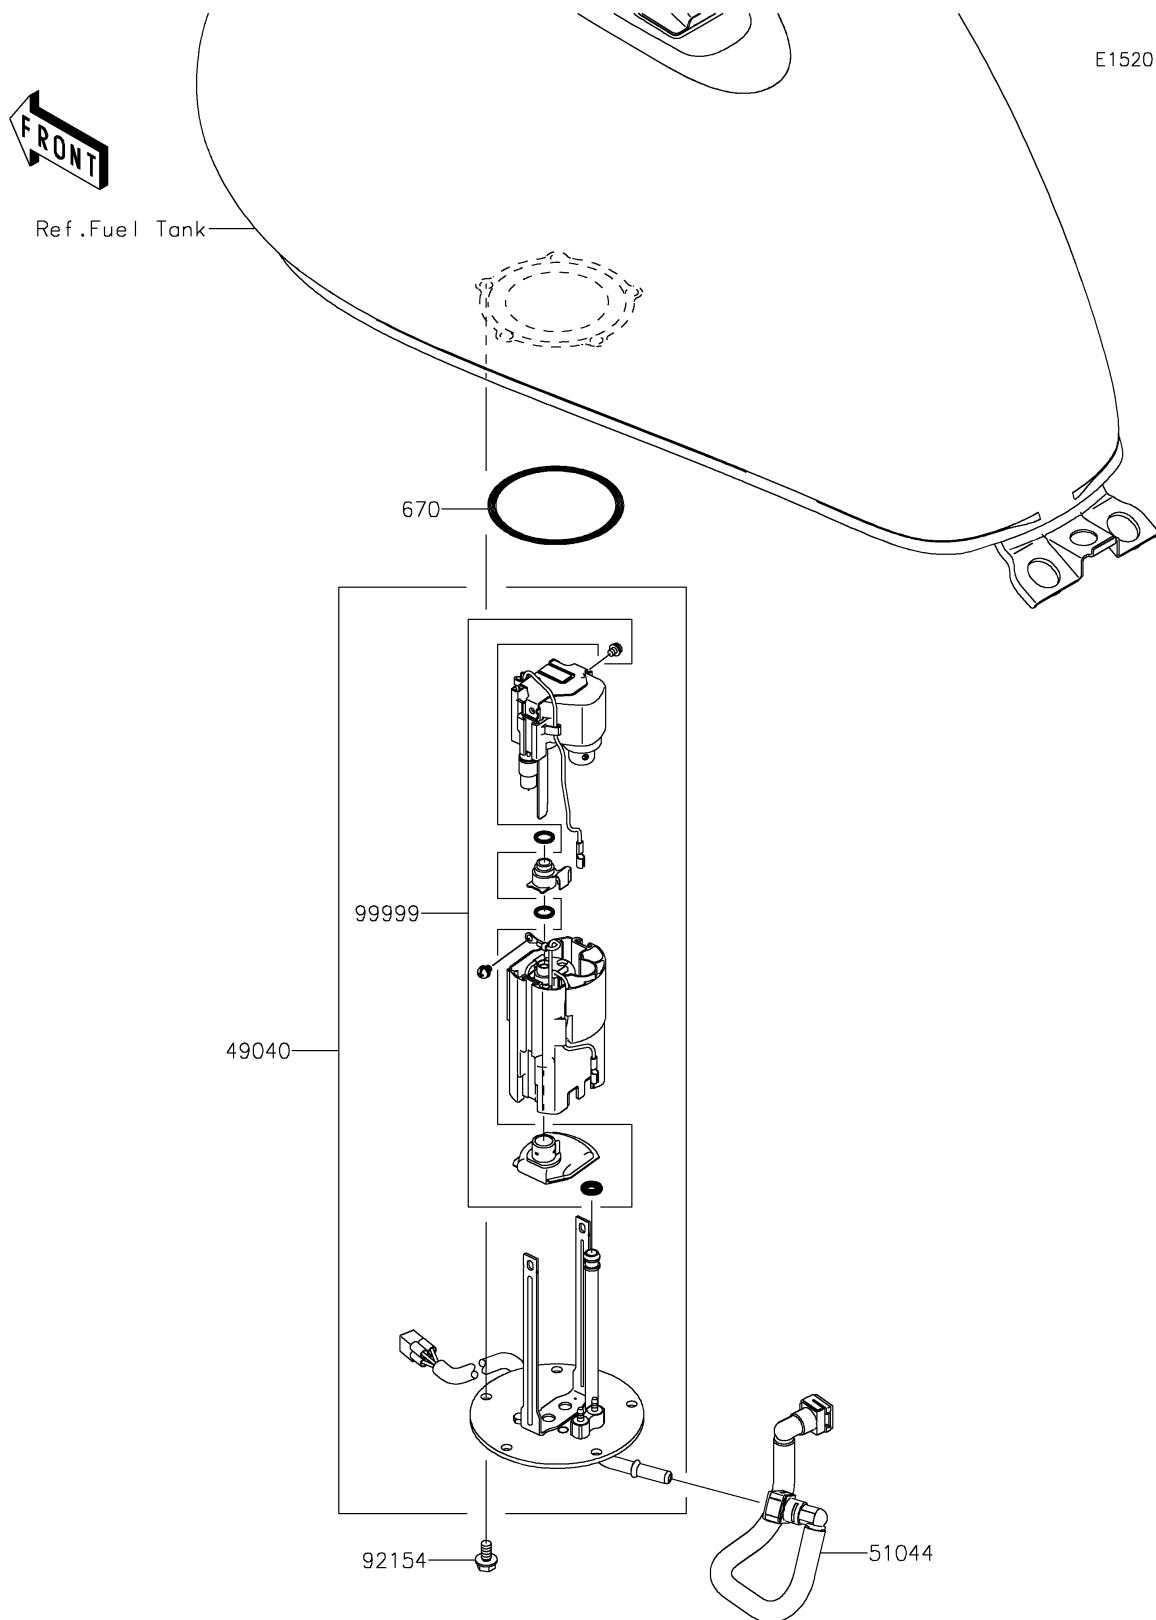

2018 VULCAN® 900 CUSTOM PARTS DIAGRAM

Fuel Pump

2018 VULCAN® 900 CUSTOM PARTS LIST

Fuel Pump

ITEM NAME	PART NUMBER	QUANTITY
PUMP-FUEL (Ref # 49040)	49040-0022	1
TUBE-ASSY,FUEL,E25 (Ref # 51044)	51044-0865	1
O RING (Ref # 670)	670E5075	1
BOLT,FLANGED,6X12 (Ref # 92154)	92154-1848	1
KIT,FUEL FILTER (Ref # 99999)	99999-0521	1