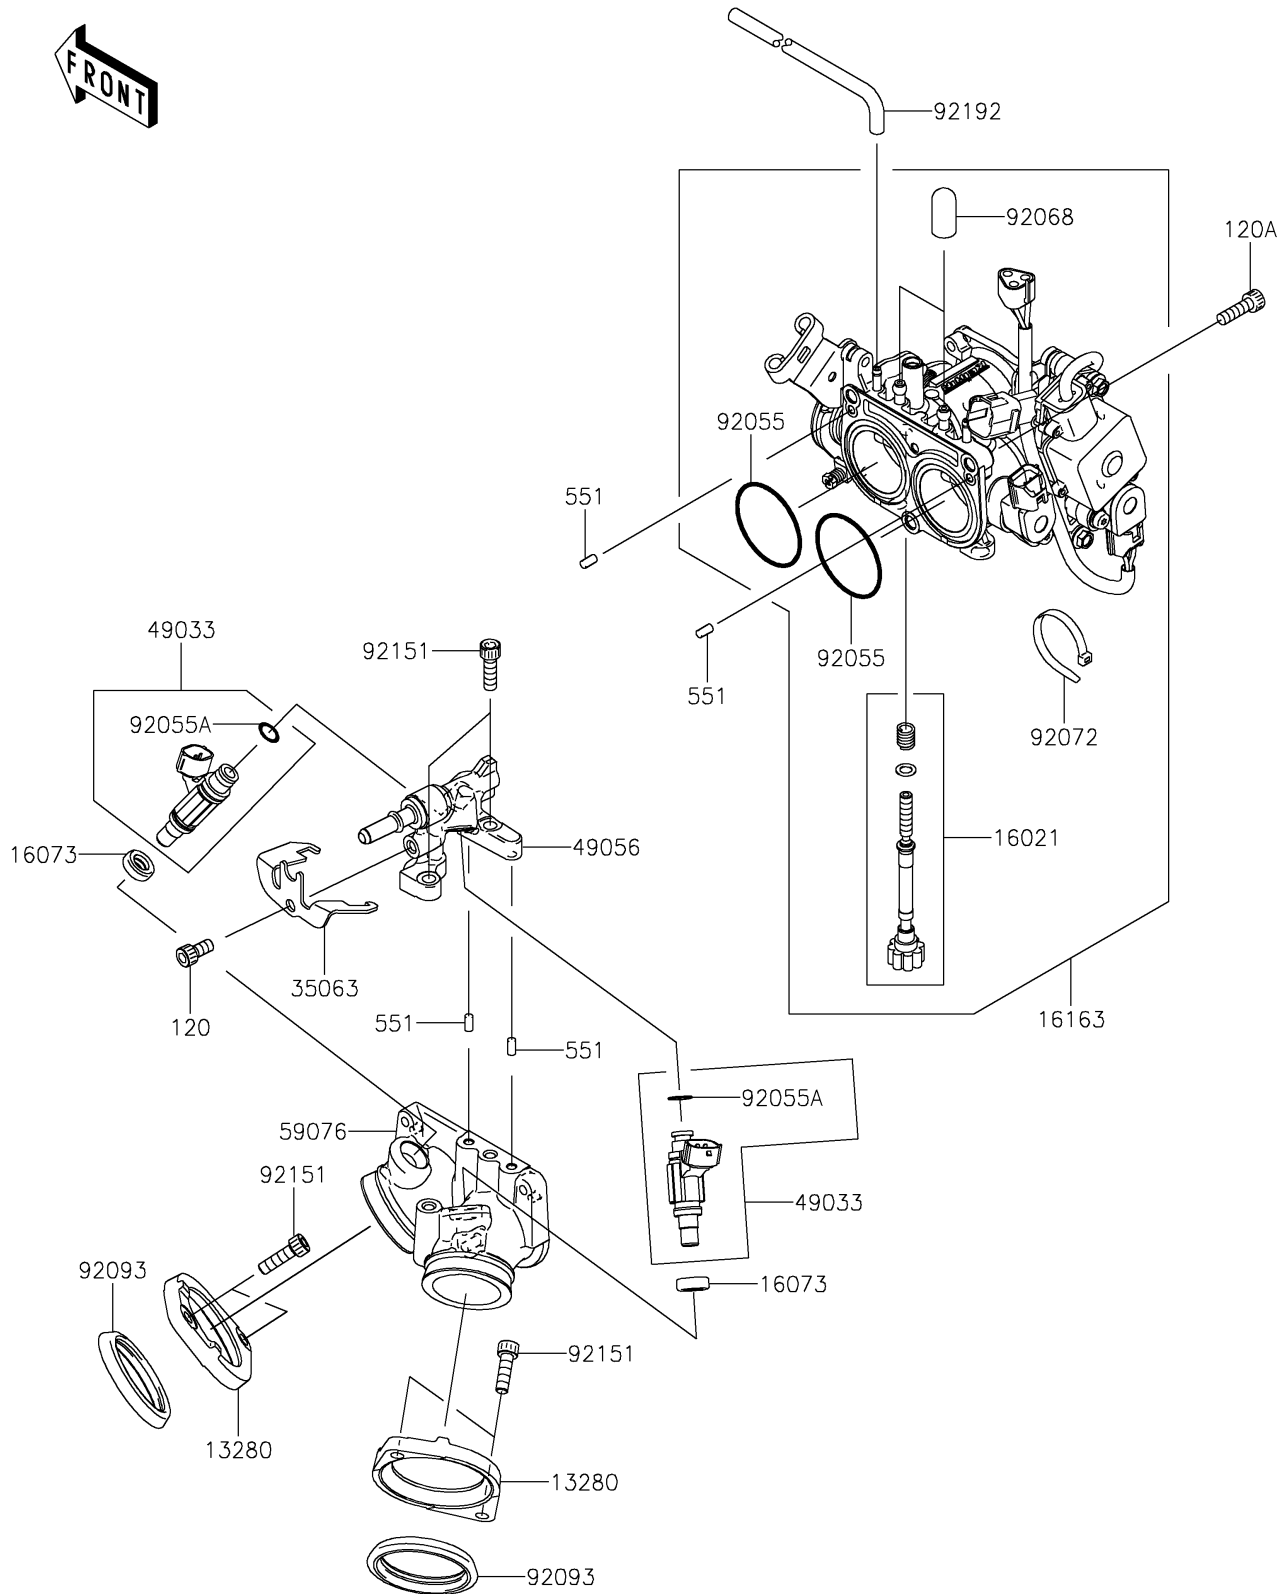

2018 VULCAN® 900 CUSTOM PARTS DIAGRAM

Throttle

E1510

2018 VULCAN® 900 CUSTOM PARTS LIST

Throttle

ITEM NAME	PART NUMBER	QUANTITY
BOLT-SOCKET,6X12 (Ref # 120)	120CA0612	1
BOLT-SOCKET,6X20 (Ref # 120A)	120CA0620	1
HOLDER (Ref # 13280)	13280-1154	1
SCREW-THROTTLE STOP (Ref # 16021)	16021-0016	1
INSULATOR (Ref # 16073)	16073-3707	1
THROTTLE-ASSY,TTK34 (Ref # 16163)	16163-0114	1
STAY (Ref # 35063)	35063-0240	1
NOZZLE-INJECTION (Ref # 49033)	49033-0011	1
PIPE-INJECTION (Ref # 49056)	49056-0018	1
PIN-DOWEL (Ref # 551)	551R0408	1
MANIFOLD-INTAKE (Ref # 59076)	59076-0003	1
RING-O (Ref # 92055)	92055-0118	1
RING-O,INJECTION NOZZLE (Ref # 92055A)	92055-1622	1
PLUG,12X25 (Ref # 92068)	92068-006	1
BAND,SUB-HARNESS (Ref # 92072)	92072-0012	1
SEAL (Ref # 92093)	92093-0072	1
BOLT,SOCKET,6X20 (Ref # 92151)	92151-3774	1
TUBE,SENSOR-THROB0 (Ref # 92192)	92192-0308	1