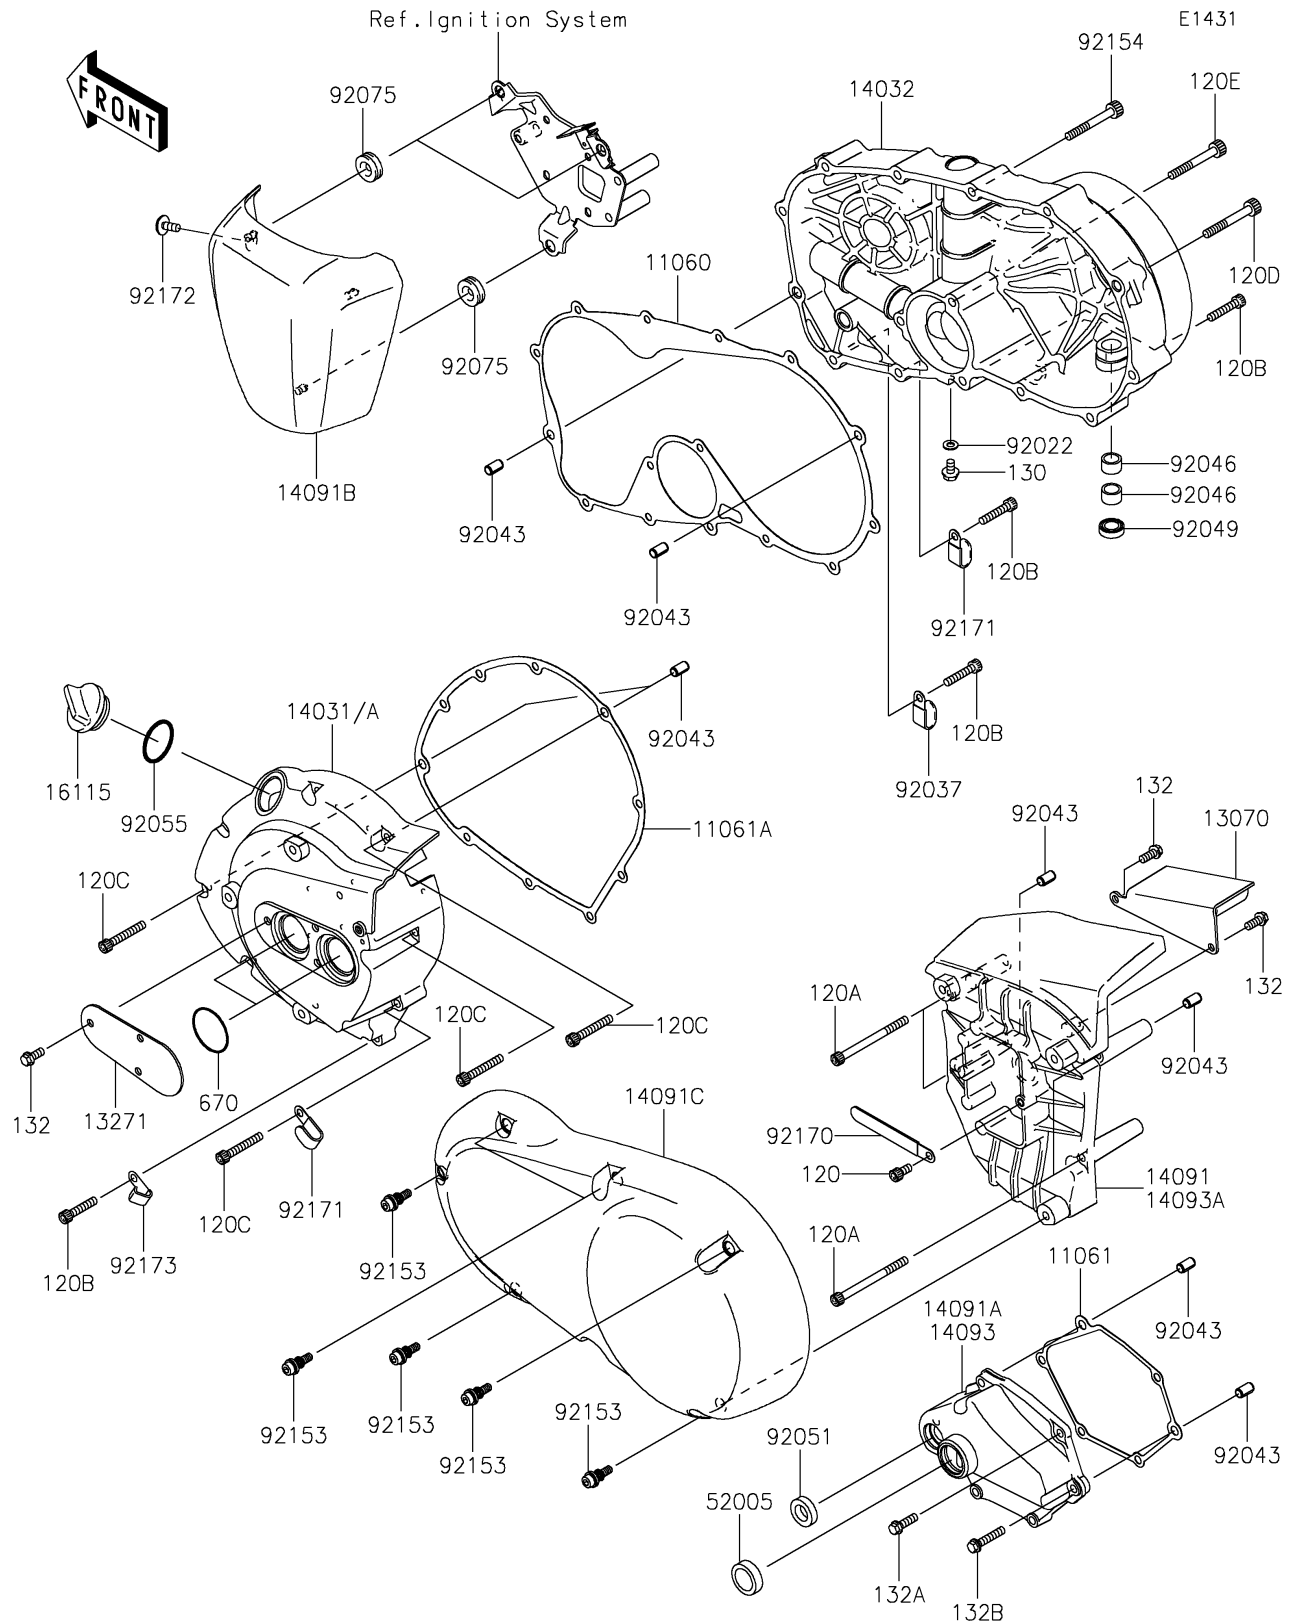

2018 VULCAN® 900 CUSTOM PARTS DIAGRAM

Engine Cover(s)

2018 VULCAN® 900 CUSTOM PARTS LIST

Engine Cover(s)

ITEM NAME	PART NUMBER	QUANTITY
GASKET,CLUTCH COVER (Ref # 11060)	11060-1926	1
GASKET,MECHANISM COVER (Ref # 11061)	11061-0208	1
GASKET,GENERATOR COVER (Ref # 11061A)	11061-0209	1
BOLT-SOCKET,6X12 (Ref # 120)	120CA0612	1
BOLT-SOCKET,6X75 (Ref # 120A)	120CA0675	1
BOLT-SOCKET,6X30 (Ref # 120B)	120CC0630	1
BOLT-SOCKET,6X40 (Ref # 120C)	120CC0640	1
BOLT-SOCKET,6X50 (Ref # 120D)	120CC0650	1
BOLT-SOCKET,6X65 (Ref # 120E)	120CC0665	1
BOLT-FLANGED,6X10 (Ref # 130)	130BA0610	1
GUIDE,BELT (Ref # 13070)	13070-0055	1
BOLT-FLANGED-SMALL,6X14 (Ref # 132)	132BA0614	1
PLATE (Ref # 13271)	13271-0700	1
BOLT-FLANGED-SMALL,6X20 (Ref # 132A)	132BA0620	1
BOLT-FLANGED-SMALL,6X30 (Ref # 132B)	132BA0630	1
COVER-GENERATOR (Ref # 14031A)	14031-0620	1
COVER-CLUTCH (Ref # 14032)	14032-0135	1
COVER,IGNITION COIL,EBONY (Ref # 14091B)	14091-0882-H8	1
COVER,OUTER,LH (Ref # 14091C)	14091-1737	1
COVER,CHANGE MECHANISM (Ref # 14093)	14093-0673	1
COVER,PULLEY (Ref # 14093A)	14093-0674	1
CAP-OIL FILLER (Ref # 16115)	16115-1009	1
GAUGE,OIL LEVEL (Ref # 52005)	52005-1009	1
WASHER,6.1X12X1 (Ref # 92022)	92022-077	1
CLAMP,L=45 (Ref # 92037)	92037-1539	1
PIN,6.2X8X14 (Ref # 92043)	92043-1263	1
BEARING-NEEDLE,HK1210FM (Ref # 92046)	92046-0034	1
SEAL-OIL,TB12205.5 (Ref # 92049)	92049-1271	1
SEAL-OIL,TB13225.5 (Ref # 92051)	92051-005	1

2018 VULCAN® 900 CUSTOM PARTS LIST

Engine Cover(s)

ITEM NAME	PART NUMBER	QUANTITY
RING-O,31.5X2.6 (Ref # 92055)	92055-049	1
DAMPER (Ref # 92075)	92075-1629	1
BOLT,SOCKET,6X22 (Ref # 92153)	92153-1331	1
BOLT,SOCKET,6X50 (Ref # 92154)	92154-0270	1
CLAMP (Ref # 92170)	92170-1925	1
CLAMP (Ref # 92171)	92171-0739	1
SCREW,5X12 (Ref # 92172)	92172-0101	1
CLAMP,HARNESS (Ref # 92173)	92173-1368	1
O RING,34MM (Ref # 670)	670B3034	1