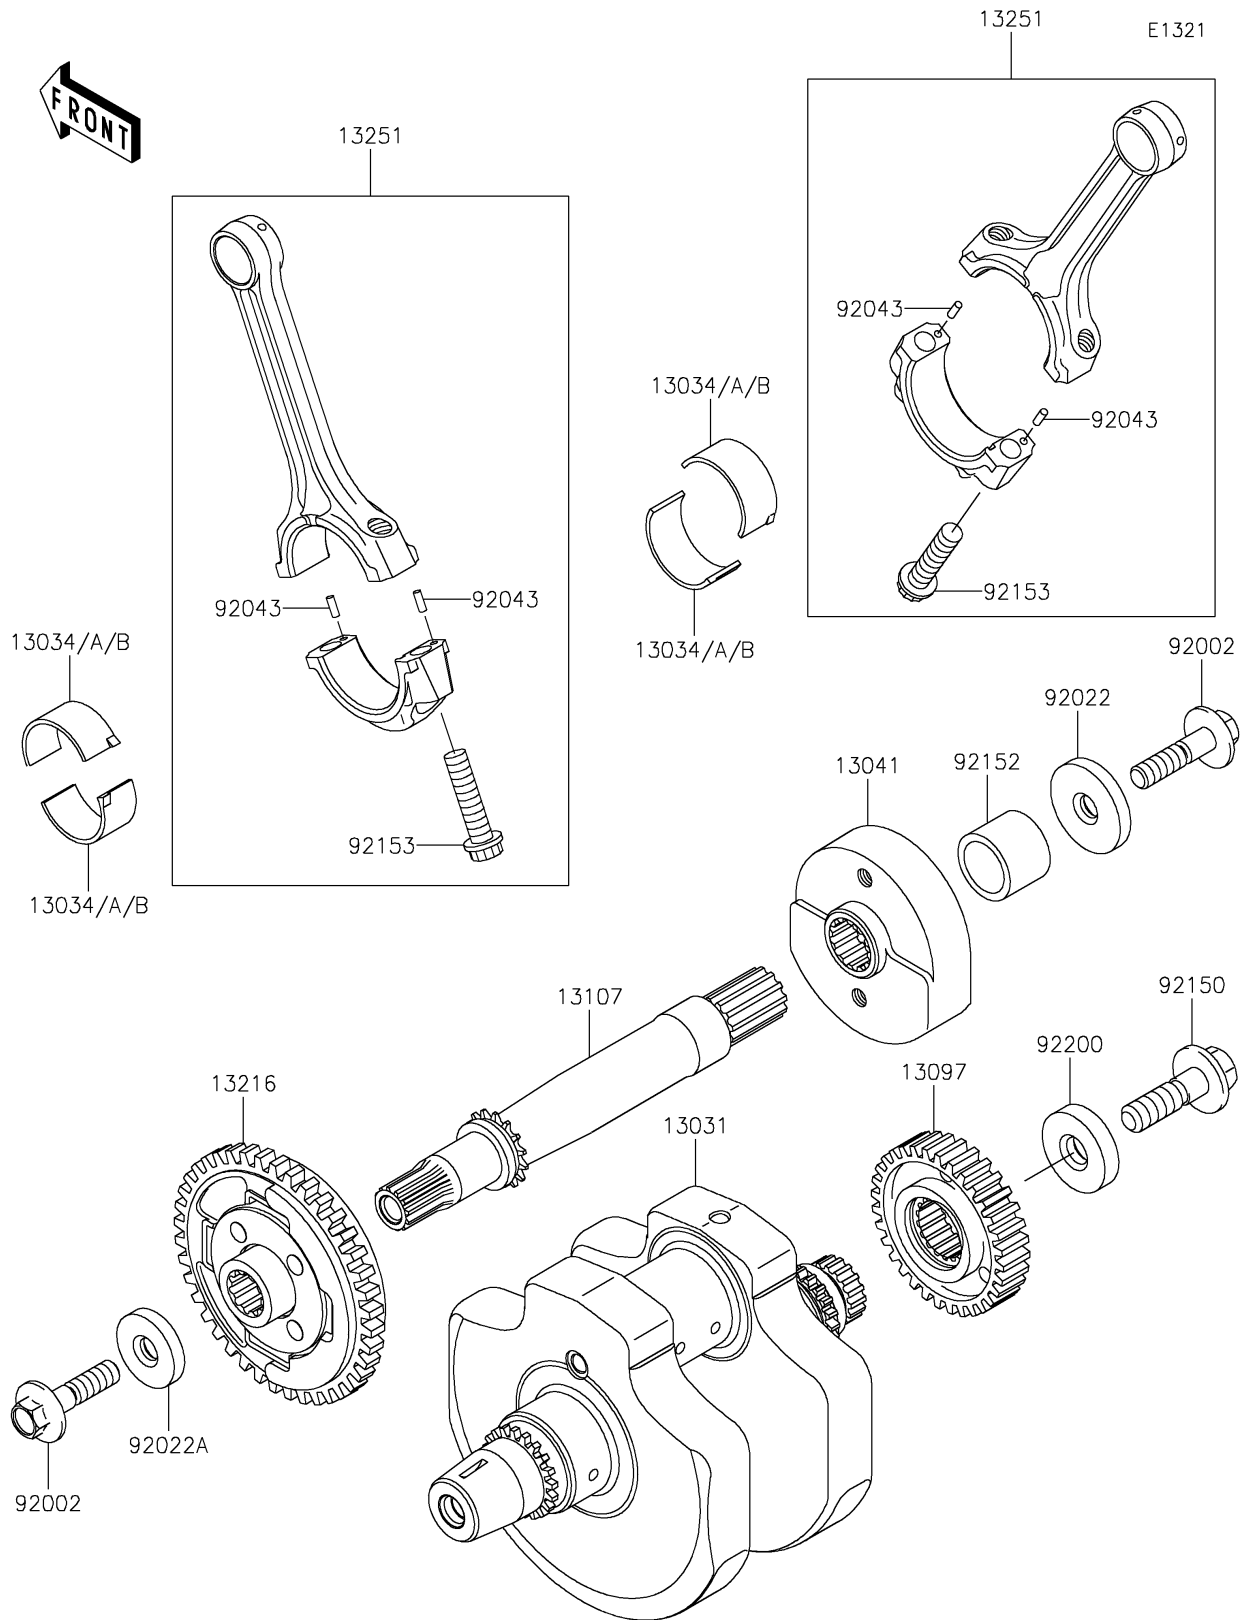

## 2018 VULCAN® 900 CUSTOM PARTS DIAGRAM

Crankshaft

## 2018 VULCAN® 900 CUSTOM PARTS LIST

### Crankshaft

ITEM NAME	PART NUMBER	QUANTITY
CRANKSHAFT-COMP (Ref # 13031)	13031-0058	1
METAL,CONNECTING ROD,BLUE (Ref # 13034)	13034-1057	1
METAL,CONNECTING ROD,BLACK (Ref # 13034A)	13034-1058	1
METAL,CONNECTING ROD,BROWN (Ref # 13034B)	13034-1059	1
BALANCER,RH (Ref # 13041)	13041-0009	1
GEAR-PRIMARY SPUR,38T (Ref # 13097)	13097-0050	1
SHAFT,BALANCER (Ref # 13107)	13107-0115	1
GEAR-COMP,BALANCER,LH (Ref # 13216)	13216-0016	1
ROD-ASSY-CONNECTING,J (Ref # 13251)	13251-0016-JJ	1
BOLT,FLANGED,10X40 (Ref # 92002)	92002-1296	1
WASHER,10X40X6 (Ref # 92022)	92022-1905	1
WASHER,10X33X6 (Ref # 92022A)	92022-1906	1
PIN,3X8.5 (Ref # 92043)	92043-0033	1
BOLT,12X40 (Ref # 92150)	92150-1717	1
COLLAR,23X30X23 (Ref # 92152)	92152-0358	1
BOLT,CON-ROD,9X38 (Ref # 92153)	92153-1330	1
WASHER,12X36X8 (Ref # 92200)	92200-1249	1