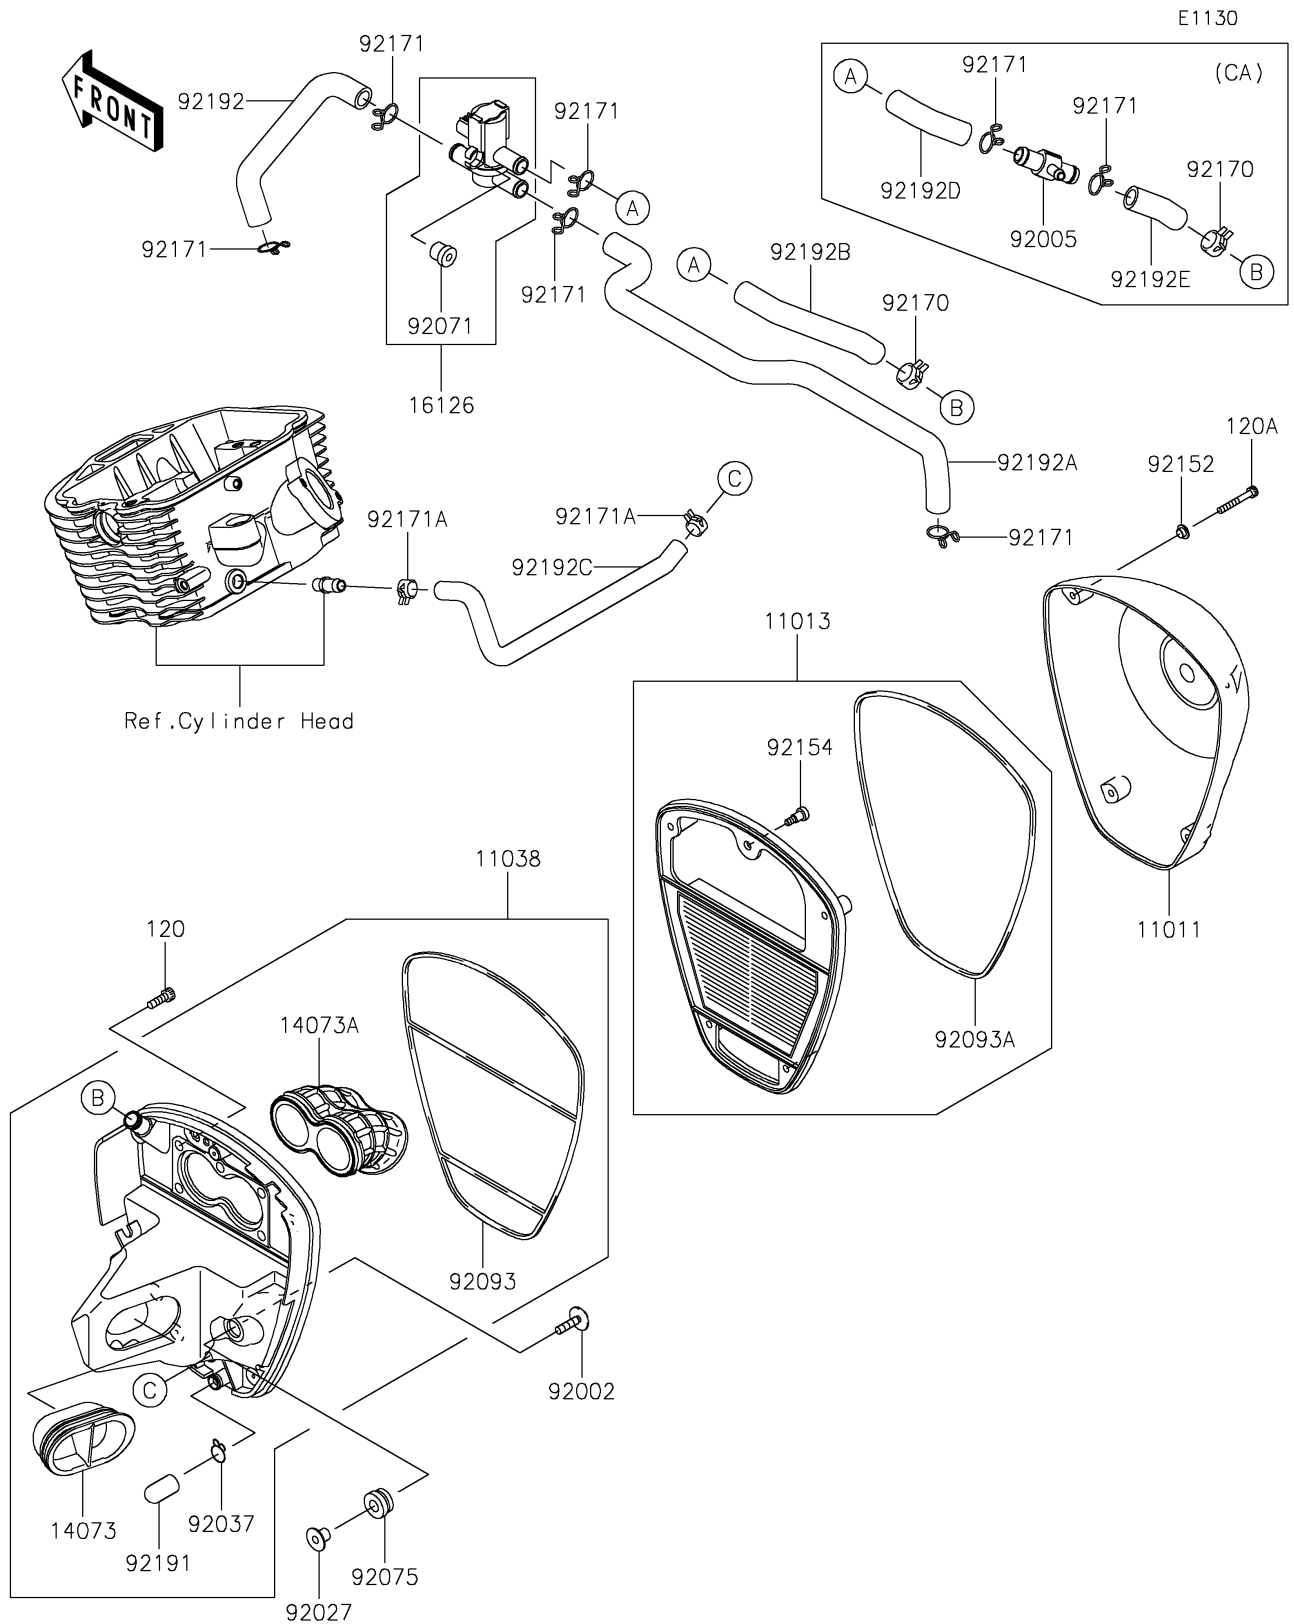

## 2018 VULCAN® 900 CUSTOM PARTS DIAGRAM

Air Cleaner

## 2018 VULCAN® 900 CUSTOM PARTS LIST

### Air Cleaner

ITEM NAME	PART NUMBER	QUANTITY
CASE-AIR FILTER (Ref # 11011)	11011-0142	1
ELEMENT-AIR FILTER (Ref # 11013)	11013-0015	1
CASE-ASSY-AIR FILTER (Ref # 11038)	11038-0015	1
BOLT-SOCKET,6X18 (Ref # 120)	120CA0618	1
BOLT-SOCKET,5X35 (Ref # 120A)	120CC0535	1
DUCT,INTAKE (Ref # 14073)	14073-0103	1
DUCT,THROTTLE BODY (Ref # 14073A)	14073-0104	1
VALVE (Ref # 16126)	16126-0022	1
BOLT,6X25 (Ref # 92002)	92002-1135	1
FITTING (Ref # 92005)	92005-0054	1
COLLAR,L=12 (Ref # 92027)	92027-1062	1
CLAMP,14.5MM (Ref # 92037)	92037-1900	1
GROMMET (Ref # 92071)	92071-0026	1
DAMPER,RUBBER (Ref # 92075)	92075-1123	1
SEAL (Ref # 92093)	92093-0054	1
SEAL (Ref # 92093A)	92093-0057	1
COLLAR (Ref # 92152)	92152-0451	1
BOLT,SOCKET,5X16.5 (Ref # 92154)	92154-0120	1
CLAMP (Ref # 92170)	92170-1989	1
CLAMP (Ref # 92171)	92171-0790	2
CLAMP (Ref # 92171A)	92171-1441	1
TUBE (Ref # 92191)	92191-1704	1
TUBE,ASV-FR HEAD (Ref # 92192)	92192-0266	1
TUBE,ASV-RR HEAD (Ref # 92192A)	92192-0267	1
TUBE,A/C-ASV (Ref # 92192B)	92192-0268	1
TUBE,BLOWBY (Ref # 92192C)	92192-0269	1
TUBE,ASV-FITTING (Ref # 92192D)	92192-0345	1
TUBE,A/C-FITTING (Ref # 92192E)	92192-0510	1