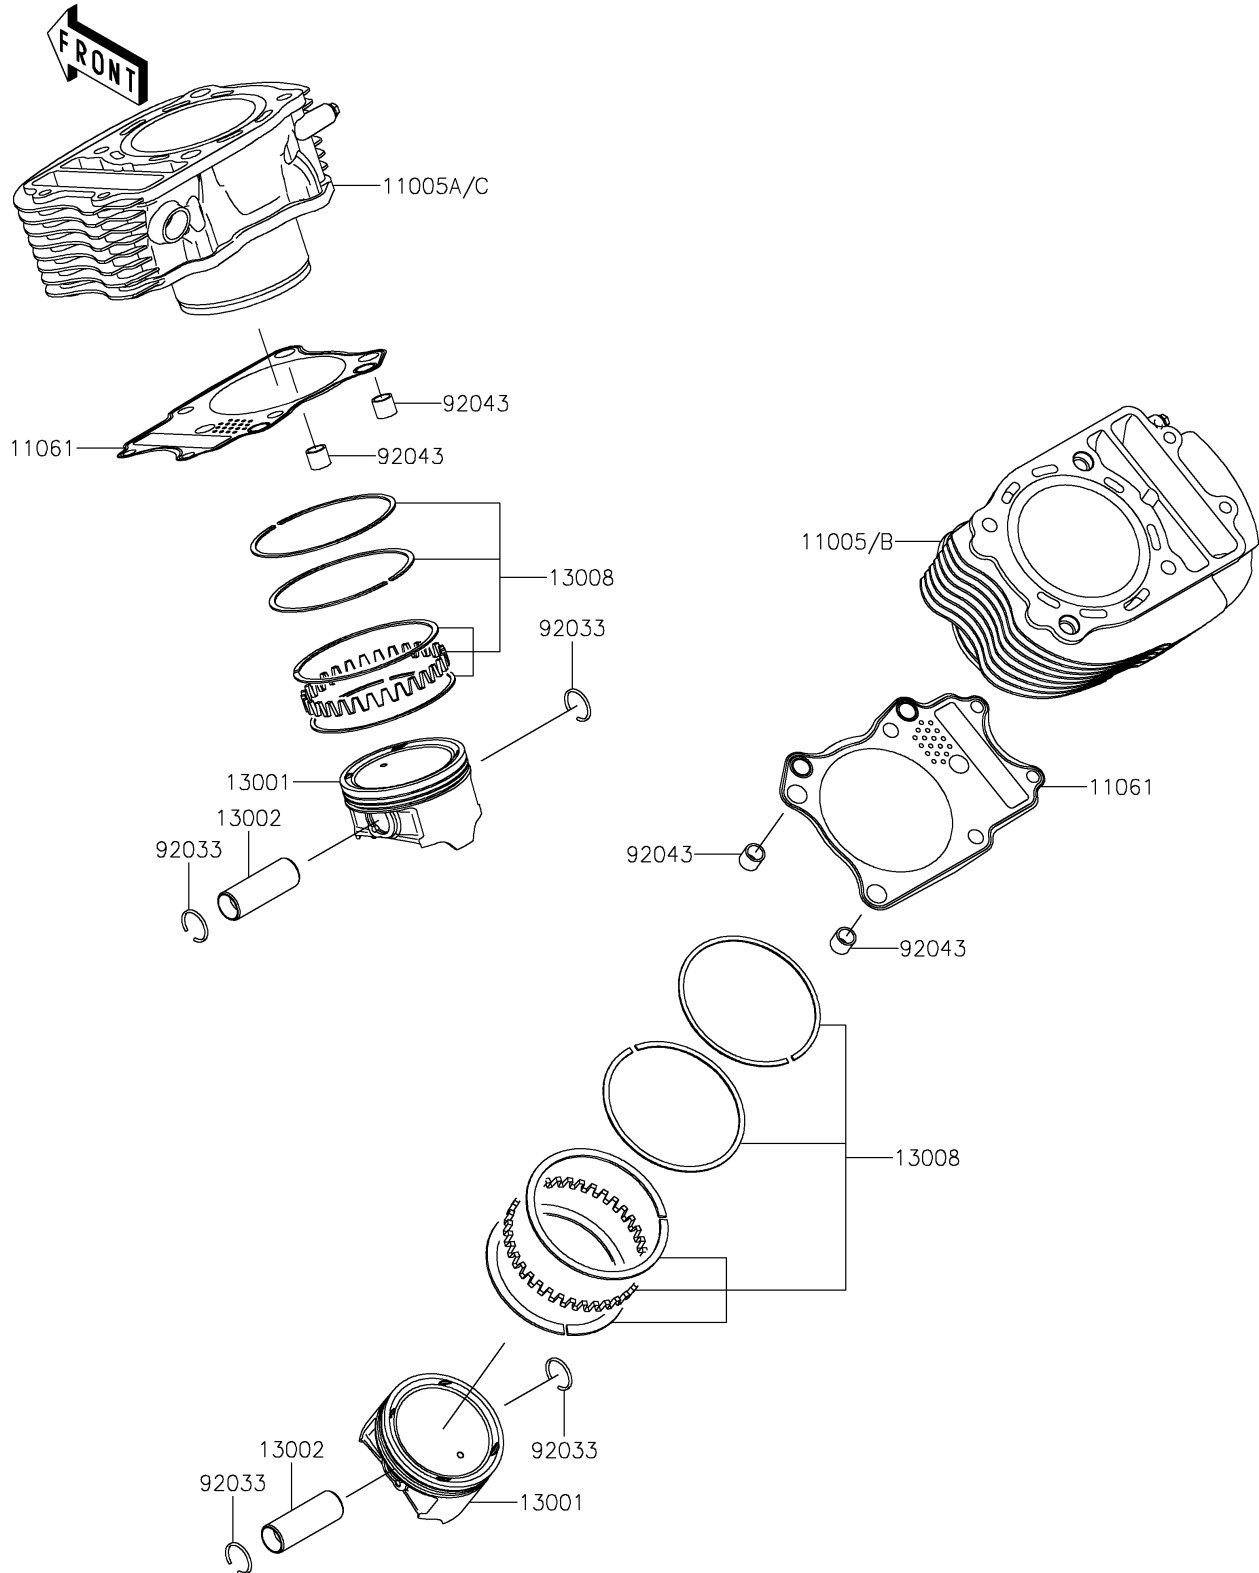

2018 VULCAN® 900 CUSTOM PARTS DIAGRAM

Cylinder/Piston(s)

E1120

2018 VULCAN® 900 CUSTOM PARTS LIST

Cylinder/Piston(s)

ITEM NAME	PART NUMBER	QUANTITY
CYLINDER-ENGINE,RR (Ref # 11005B)	11005-0687	1
CYLINDER-ENGINE,FR (Ref # 11005C)	11005-0689	1
GASKET,CYLINDER BASE (Ref # 11061)	11061-0284	1
PISTON-ENGINE (Ref # 13001)	13001-0067	1
PIN-PISTON (Ref # 13002)	13002-0011	1
RING-SET-PISTON (Ref # 13008)	13008-0021	1
RING-SNAP (Ref # 92033)	92033-1188	1
PIN,11X14X12.3 (Ref # 92043)	92043-1266	1