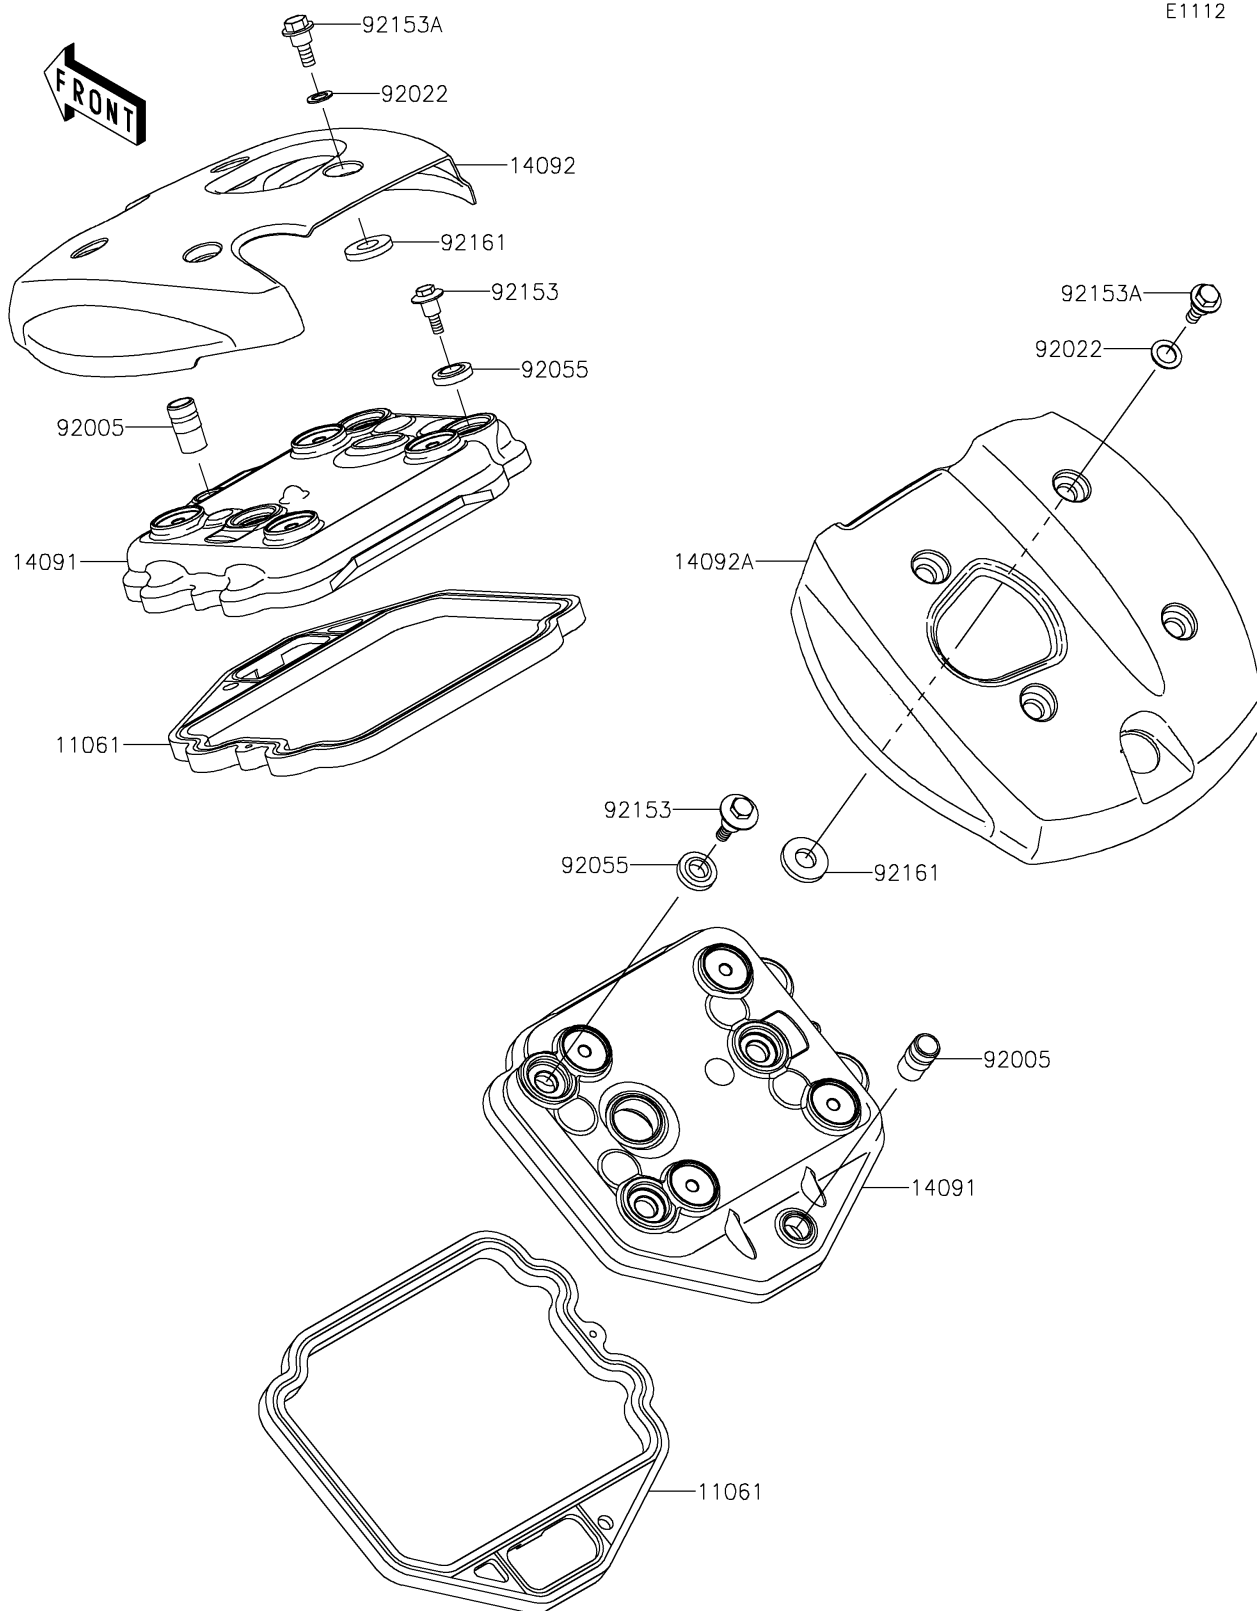

2018 VULCAN® 900 CUSTOM PARTS DIAGRAM

Cylinder Head Cover

E1112

2018 VULCAN® 900 CUSTOM PARTS LIST

Cylinder Head Cover

| ITEM NAME | PART NUMBER | QUANTITY |
|--------------------------------------|-------------|----------|
| GASKET,HEAD COVER (Ref # 11061) | 11061-0261 | 1 |
| COVER,HEAD (Ref # 14091) | 14091-0506 | 1 |
| COVER,TOP,FR (Ref # 14092) | 14092-0915 | 1 |
| COVER,TOP,RR (Ref # 14092A) | 14092-0916 | 1 |
| FITTING (Ref # 92005) | 92005-0052 | 1 |
| WASHER,10.2X16X1 (Ref # 92022) | 92022-1829 | 1 |
| RING-O,HEAD COVER BOLT (Ref # 92055) | 92055-1352 | 1 |
| BOLT,HEAD COVER (Ref # 92153) | 92153-0793 | 1 |
| BOLT,FLANGED,6X19 (Ref # 92153A) | 92153-1400 | 1 |
| DAMPER (Ref # 92161) | 92161-0366 | 1 |