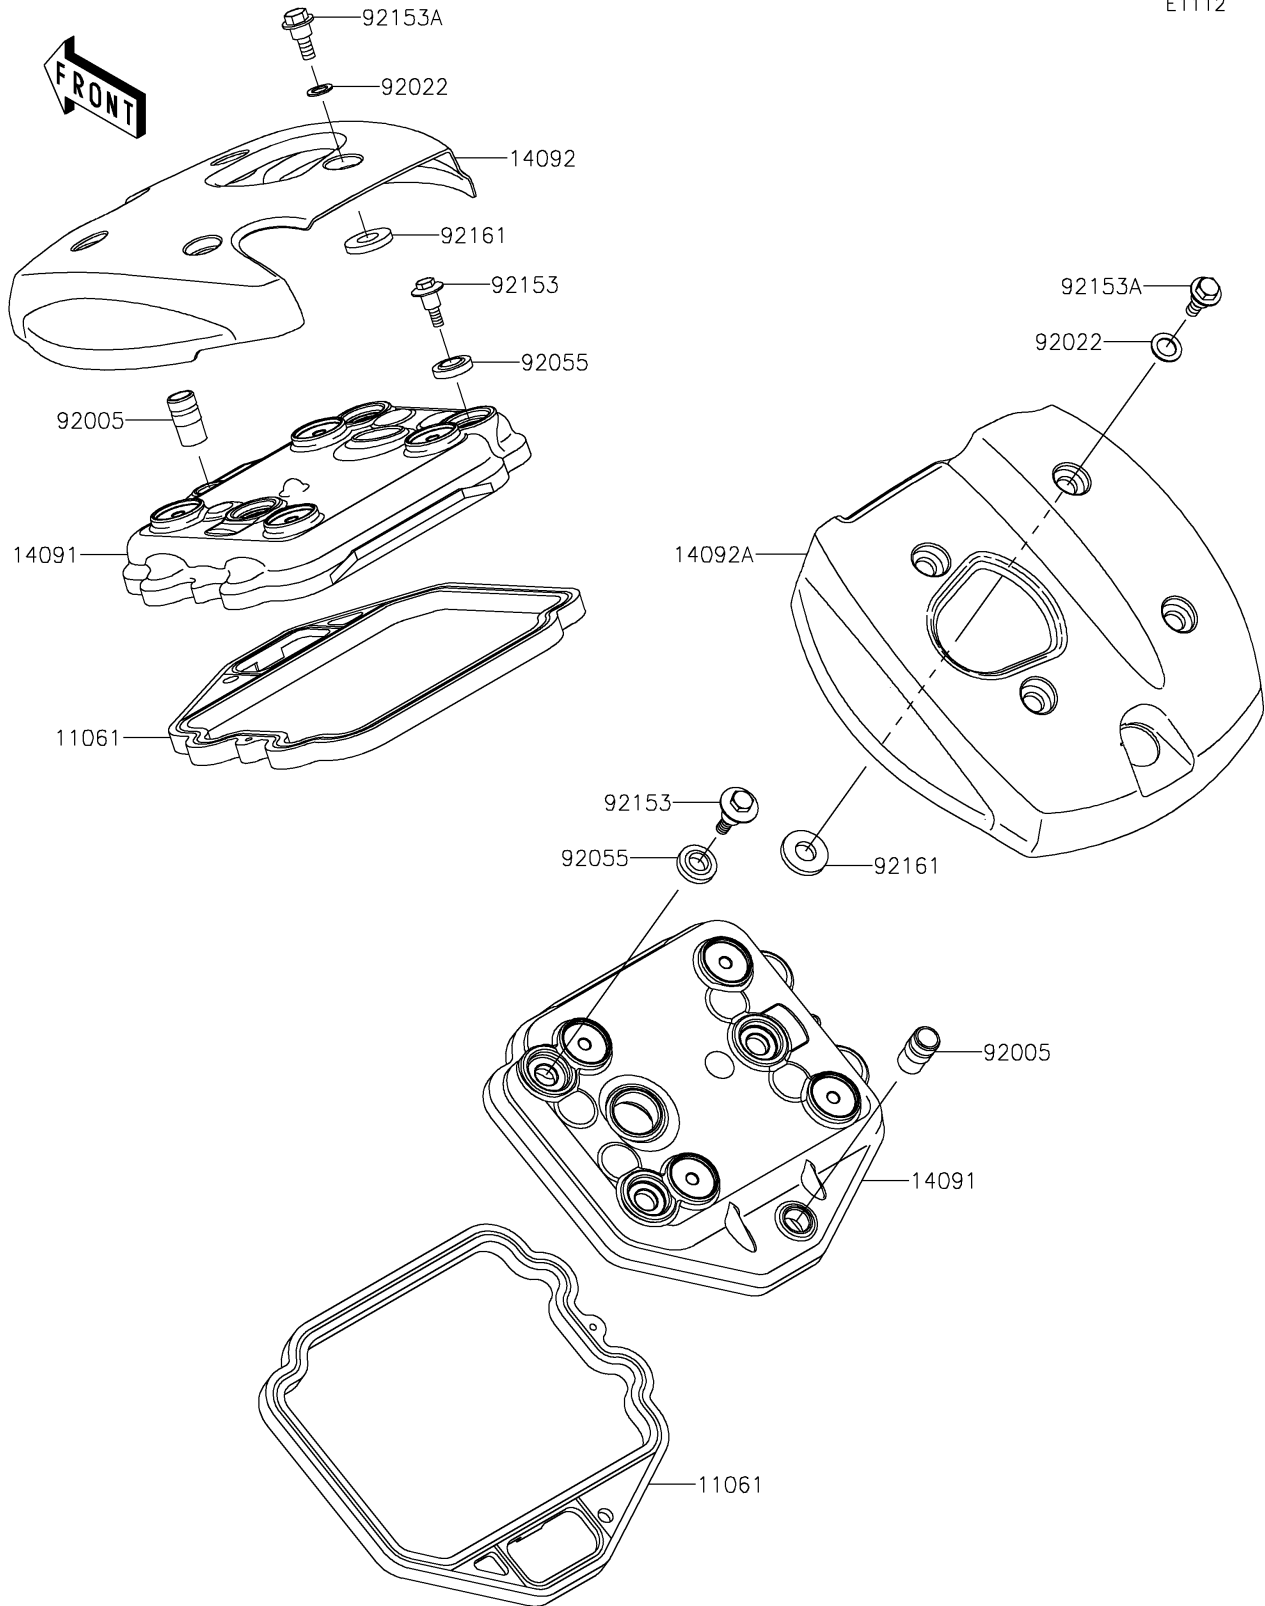

2017 Vulcan 900 Custom PARTS DIAGRAM

Cylinder Head Cover

E1112

2017 Vulcan 900 Custom PARTS LIST

Cylinder Head Cover

ITEM NAME	PART NUMBER	QUANTITY
GASKET,HEAD COVER (Ref # 11061)	11061-0261	1
COVER,HEAD (Ref # 14091)	14091-0506	1
COVER,TOP,FR (Ref # 14092)	14092-0915	1
COVER,TOP,RR (Ref # 14092A)	14092-0916	1
FITTING (Ref # 92005)	92005-0052	1
WASHER,10.2X16X1 (Ref # 92022)	92022-1829	1
RING-O,HEAD COVER BOLT (Ref # 92055)	92055-1352	1
BOLT,HEAD COVER (Ref # 92153)	92153-0793	1
BOLT,FLANGED,6X19 (Ref # 92153A)	92153-1400	1
DAMPER (Ref # 92161)	92161-0366	1