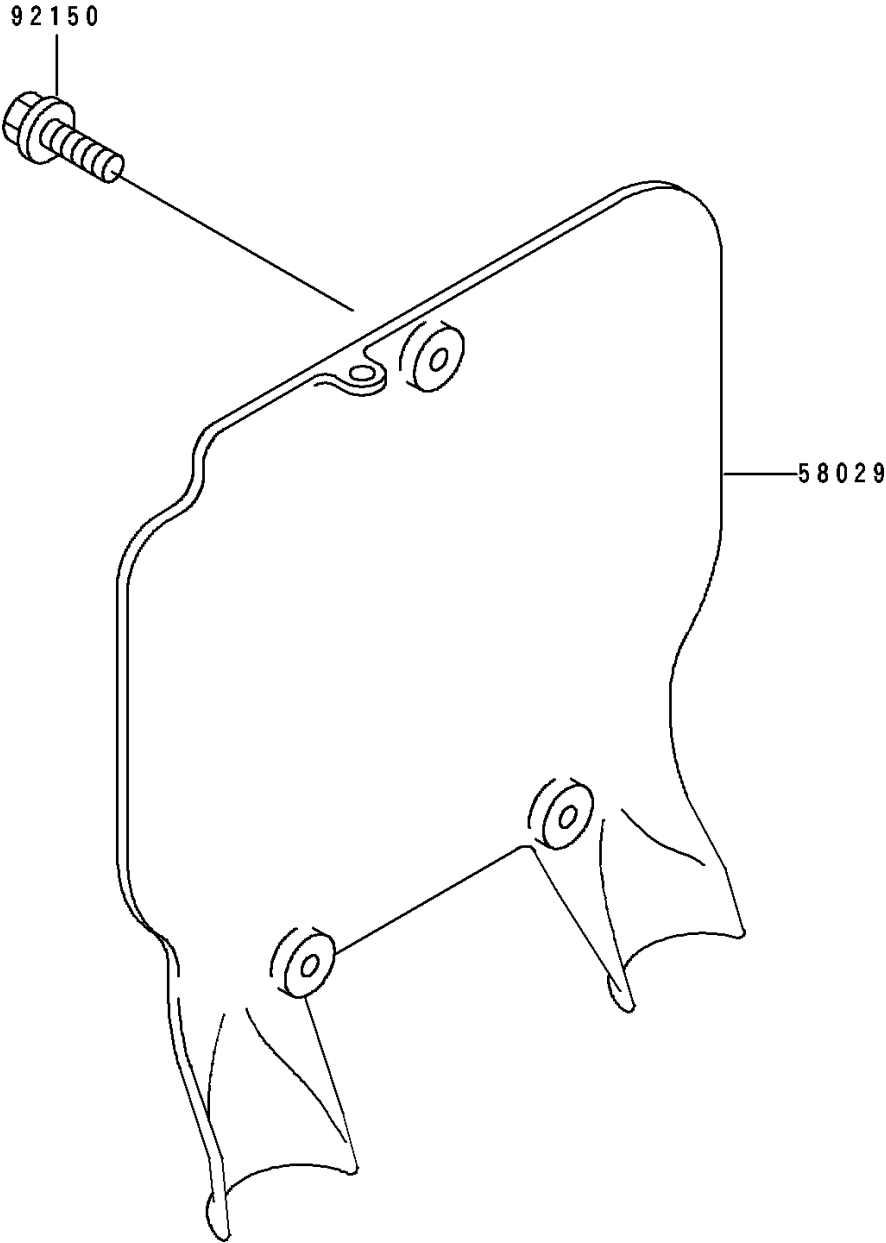

1992 KX250 PARTS DIAGRAM

Accessory

F2910

1992 KX250 PARTS LIST

Accessory

ITEM NAME	PART NUMBER	QUANTITY
PLATE-NUMBER,P.WHITE (Ref # 58029)	58029-1074-6F	1
BOLT,6X14 (Ref # 92150)	92150-1340	1