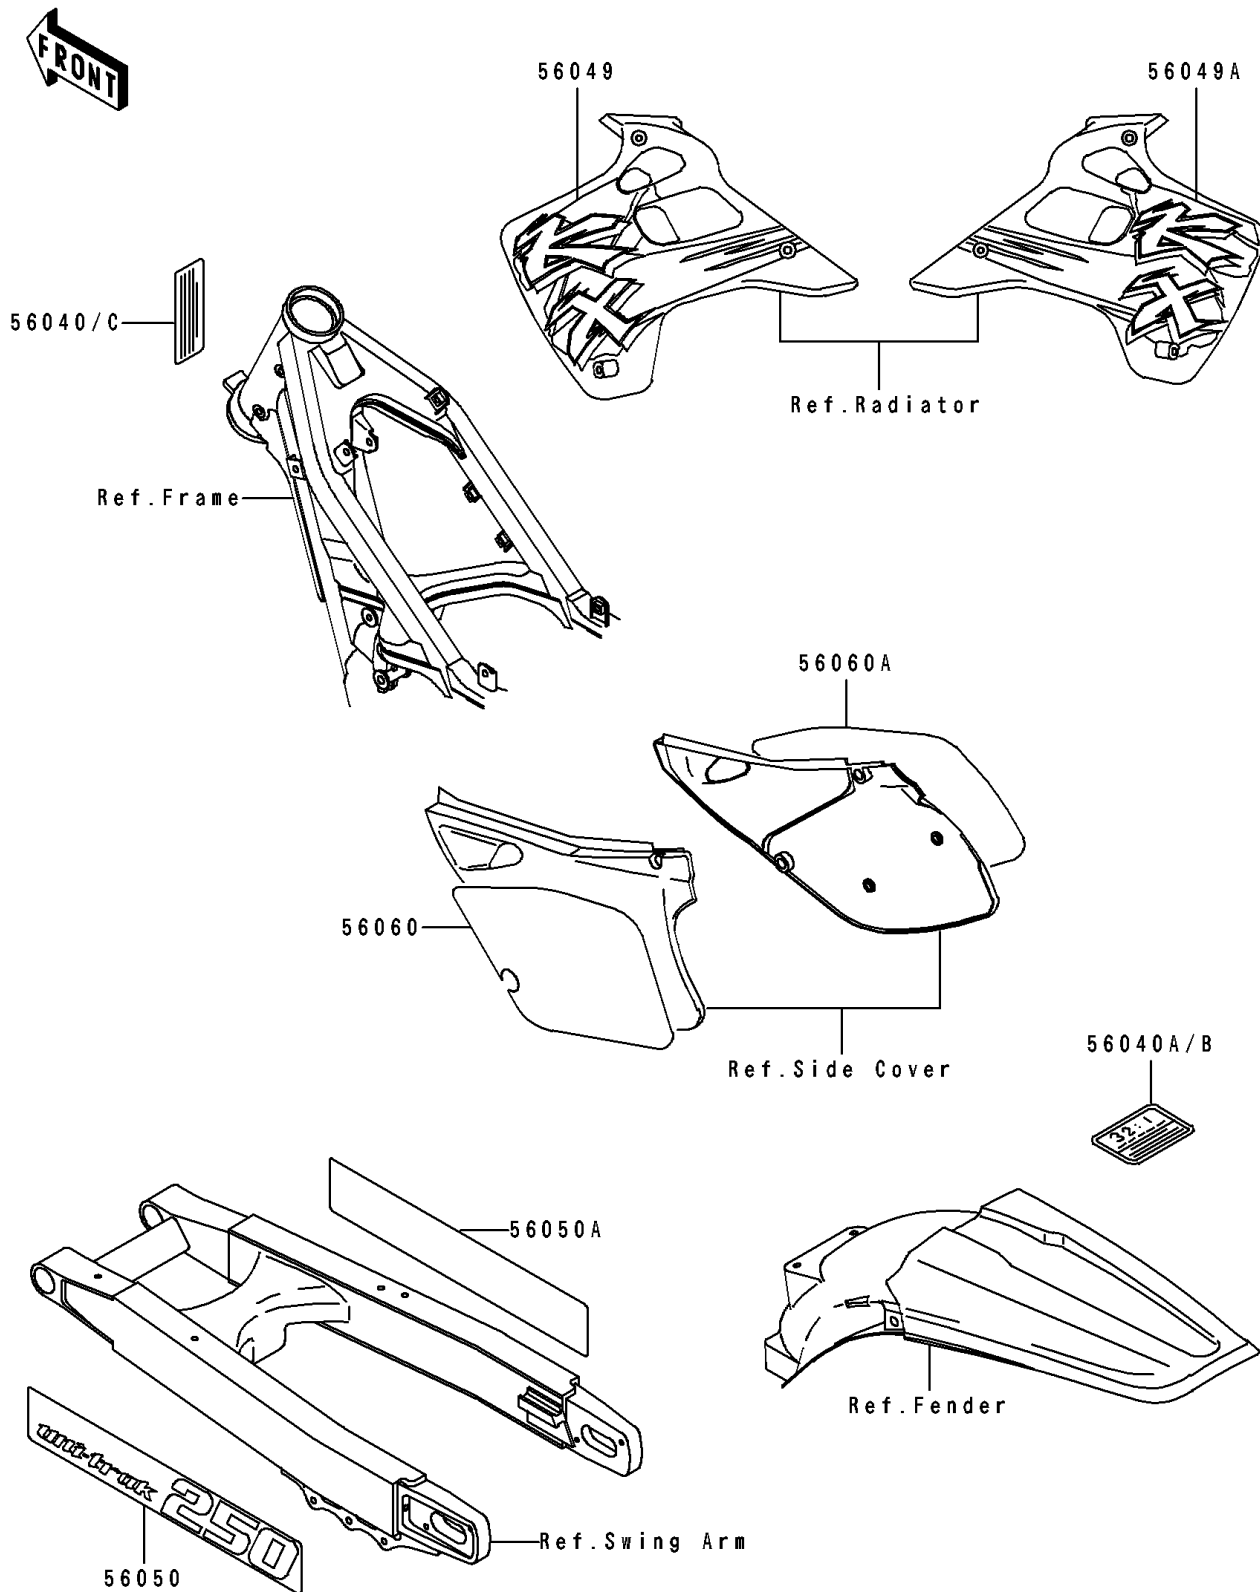

1992 KX250 PARTS DIAGRAM

Label

F 2860

1992 KX250 PARTS LIST

Label

ITEM NAME	PART NUMBER	QUANTITY
LABEL-WARNING,NOISE (Ref # 56040)	56040-1101	1
LABEL-WARNING,GASOLINE/OIL (Ref # 56040A)	56040-1129	1
LABEL-WARNING,GASOLINE/OIL (Ref # 56040B)	56040-1306	1
LABEL-WARNING,WARRANTY (Ref # 56040C)	56040-1335	1
PATTERN,SHROUD,LH (Ref # 56049)	56049-1998	1
PATTERN,SHROUD,RH (Ref # 56049A)	56049-1999	1
MARK,SWING ARM,LH,UNI-TRAK 250 (Ref # 56050)	56050-1731	1
MARK,SWING ARM,RH,250 UNI-TRAK (Ref # 56050A)	56050-1732	1
PATTERN,SIDE COVER,LH (Ref # 56060)	56060-1001	1
PATTERN,SIDE COVER,RH (Ref # 56060A)	56060-1002	1