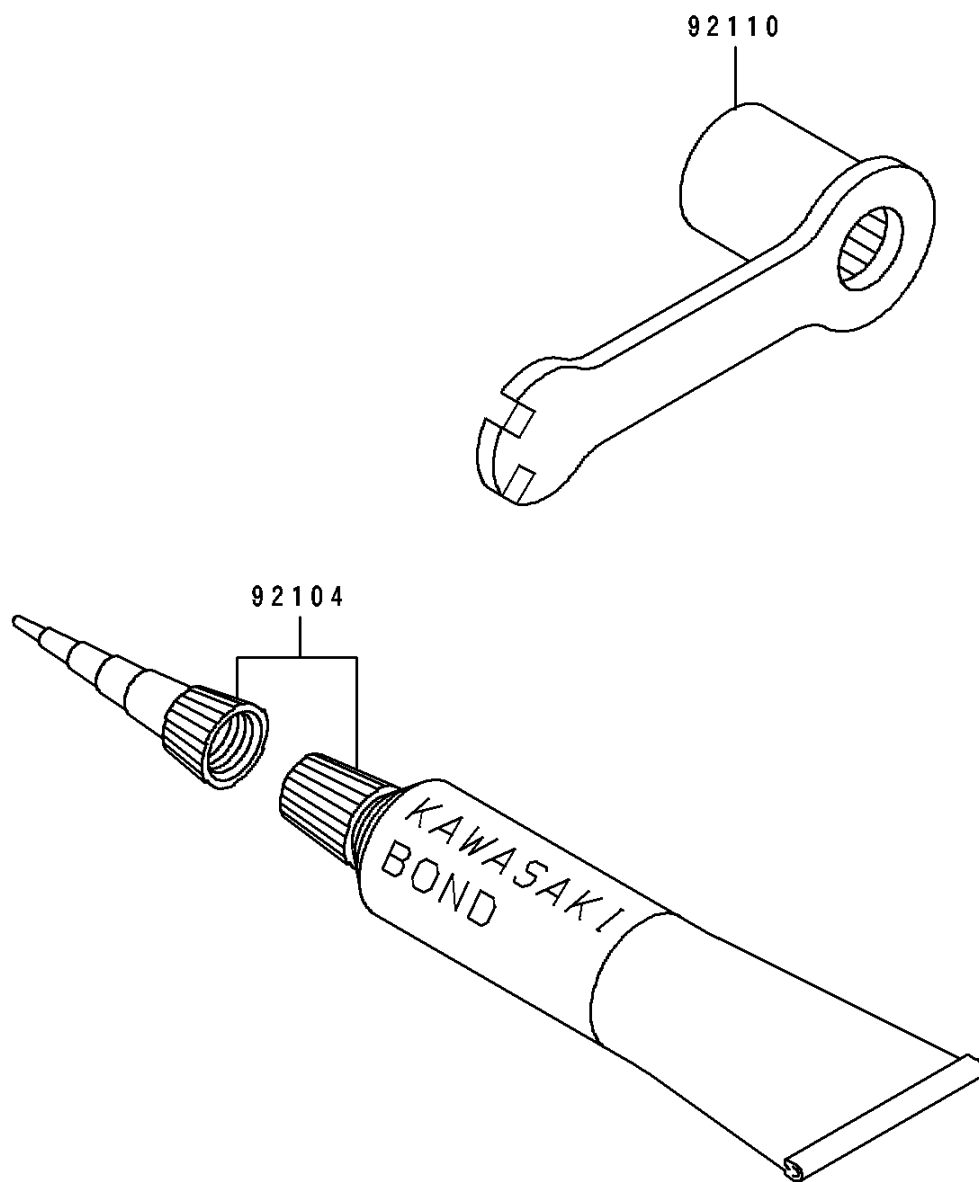

1992 KX250 PARTS DIAGRAM

Tool

F2810

1992 KX250 PARTS LIST

Tool

ITEM NAME	PART NUMBER	QUANTITY
GASKET-LIQUID,TUBE,100G,SILVER (Ref # 92104)	92104-002	1
TOOL-WRENCH,BOX,21MM&SPOKE (Ref # 92110)	92110-1141	1