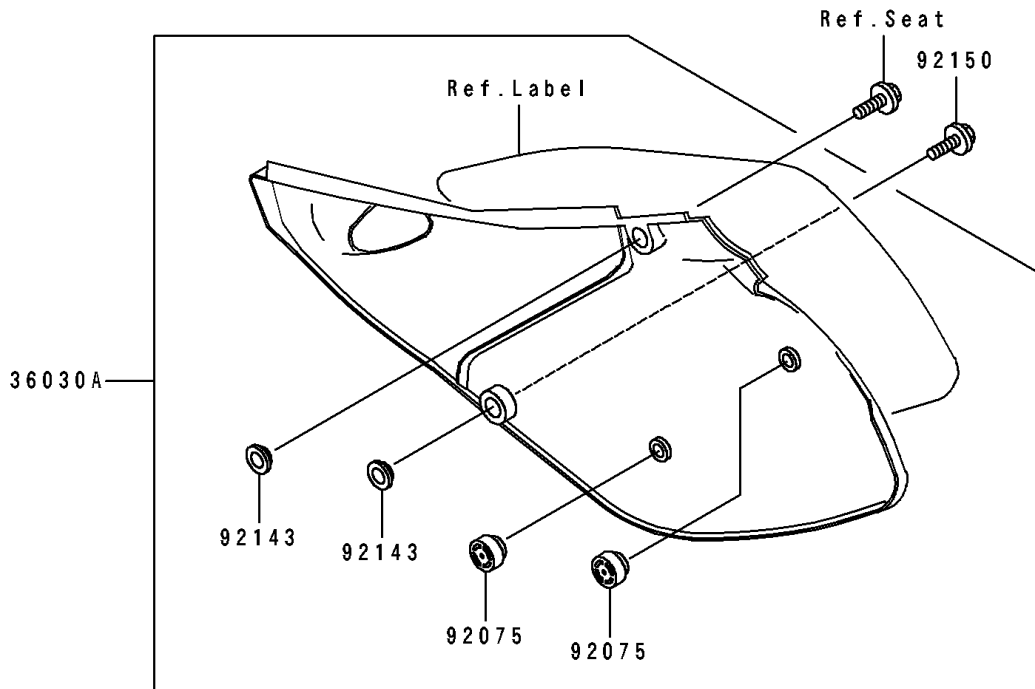

1992 KX250 PARTS DIAGRAM

Side Cover

F2611

1992 KX250 PARTS LIST

Side Cover

ITEM NAME	PART NUMBER	QUANTITY
COVER-SIDE,LH,L.GREEN (Ref # 36030)	36030-5025-6W	1
COVER-SIDE,RH,L.GREEN (Ref # 36030A)	36030-5026-6W	1
DAMPER (Ref # 92075)	92075-1598	1
COLLAR (Ref # 92143)	92143-1196	1
BOLT,6X20 (Ref # 92150)	92150-1339	1