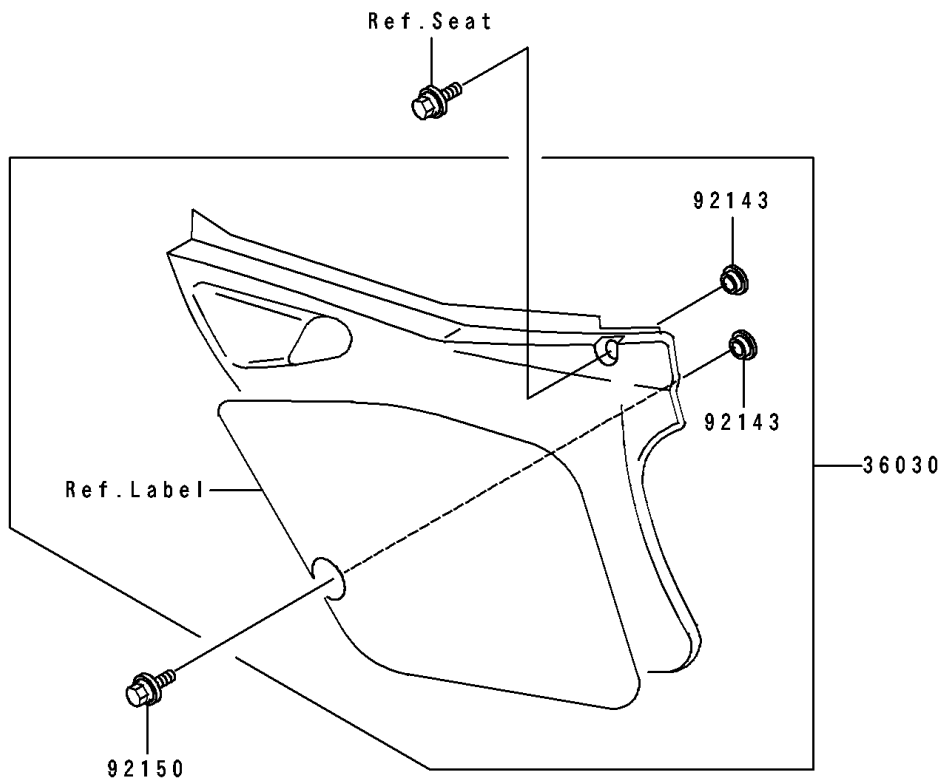

1992 KX250 PARTS DIAGRAM

Side Cover

F2611

1992 KX250 PARTS LIST

Side Cover

ITEM NAME	PART NUMBER	QUANTITY
COVER-SIDE,LH,L.GREEN (Ref # 36030)	36030-5025-6W	1
COVER-SIDE,RH,L.GREEN (Ref # 36030A)	36030-5026-6W	1
DAMPER (Ref # 92075)	92075-1598	1
COLLAR (Ref # 92143)	92143-1196	1
BOLT,6X20 (Ref # 92150)	92150-1339	1