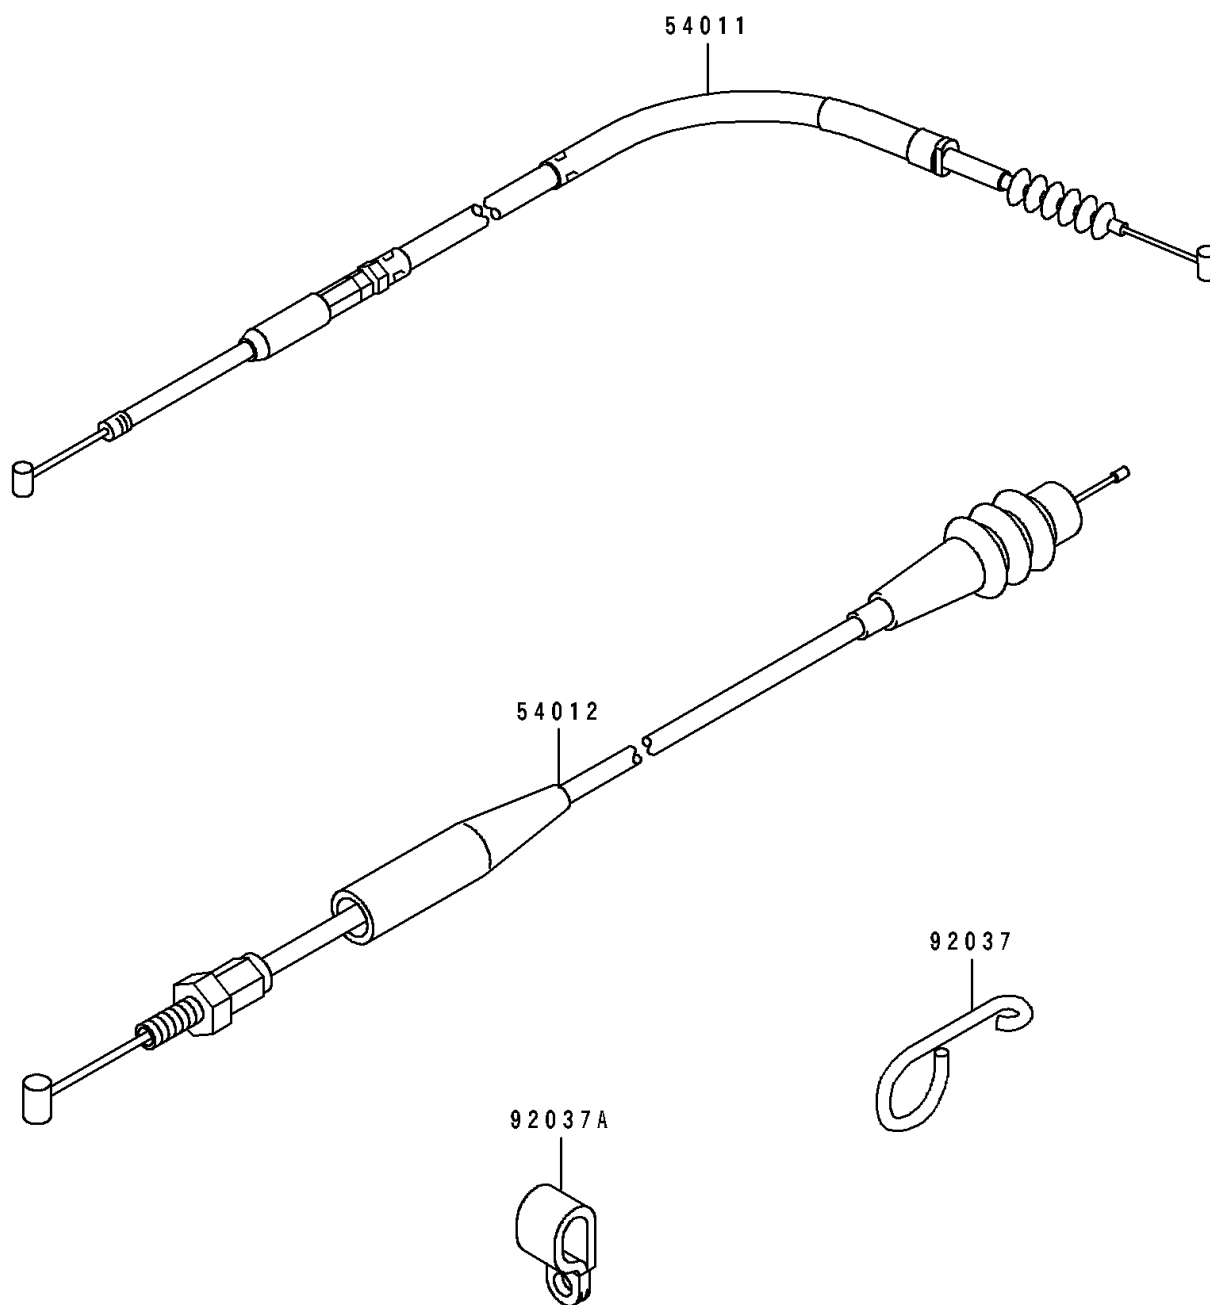

1992 KX250 PARTS DIAGRAM

Cable

F 2 5 4 0

1992 KX250 PARTS LIST

Cable

ITEM NAME	PART NUMBER	QUANTITY
CABLE-CLUTCH (Ref # 54011)	54011-1315	1
CABLE-THROTTLE (Ref # 54012)	54012-1432	1
CLAMP,CABLE (Ref # 92037)	92037-1064	1
CLAMP (Ref # 92037A)	92037-1608	1