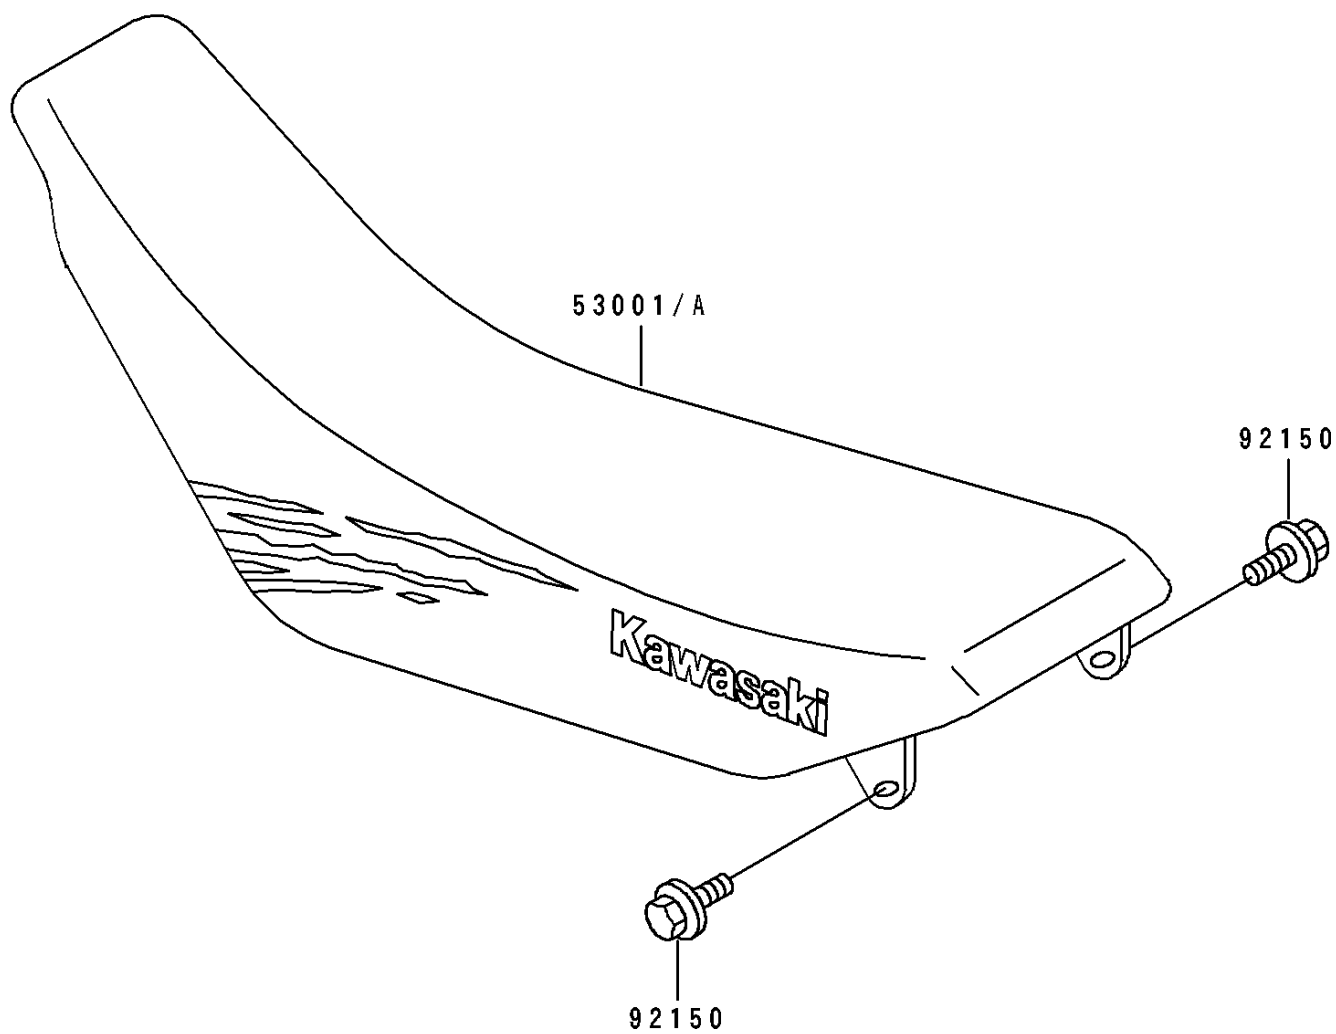

1992 KX250 PARTS DIAGRAM

Seat

F 2 5 1 0

1992 KX250 PARTS LIST

Seat

ITEM NAME	PART NUMBER	QUANTITY
SEAT-ASSY,HIGH HEIGHT,BLUE (Ref # 53001)	53001-1655-MY	1
SEAT-ASSY,LOW HEIGHT,BLUE (Ref # 53001A)	53001-1658-MY	1
BOLT,FLANGED,6X25 (Ref # 92150)	92150-1507	1