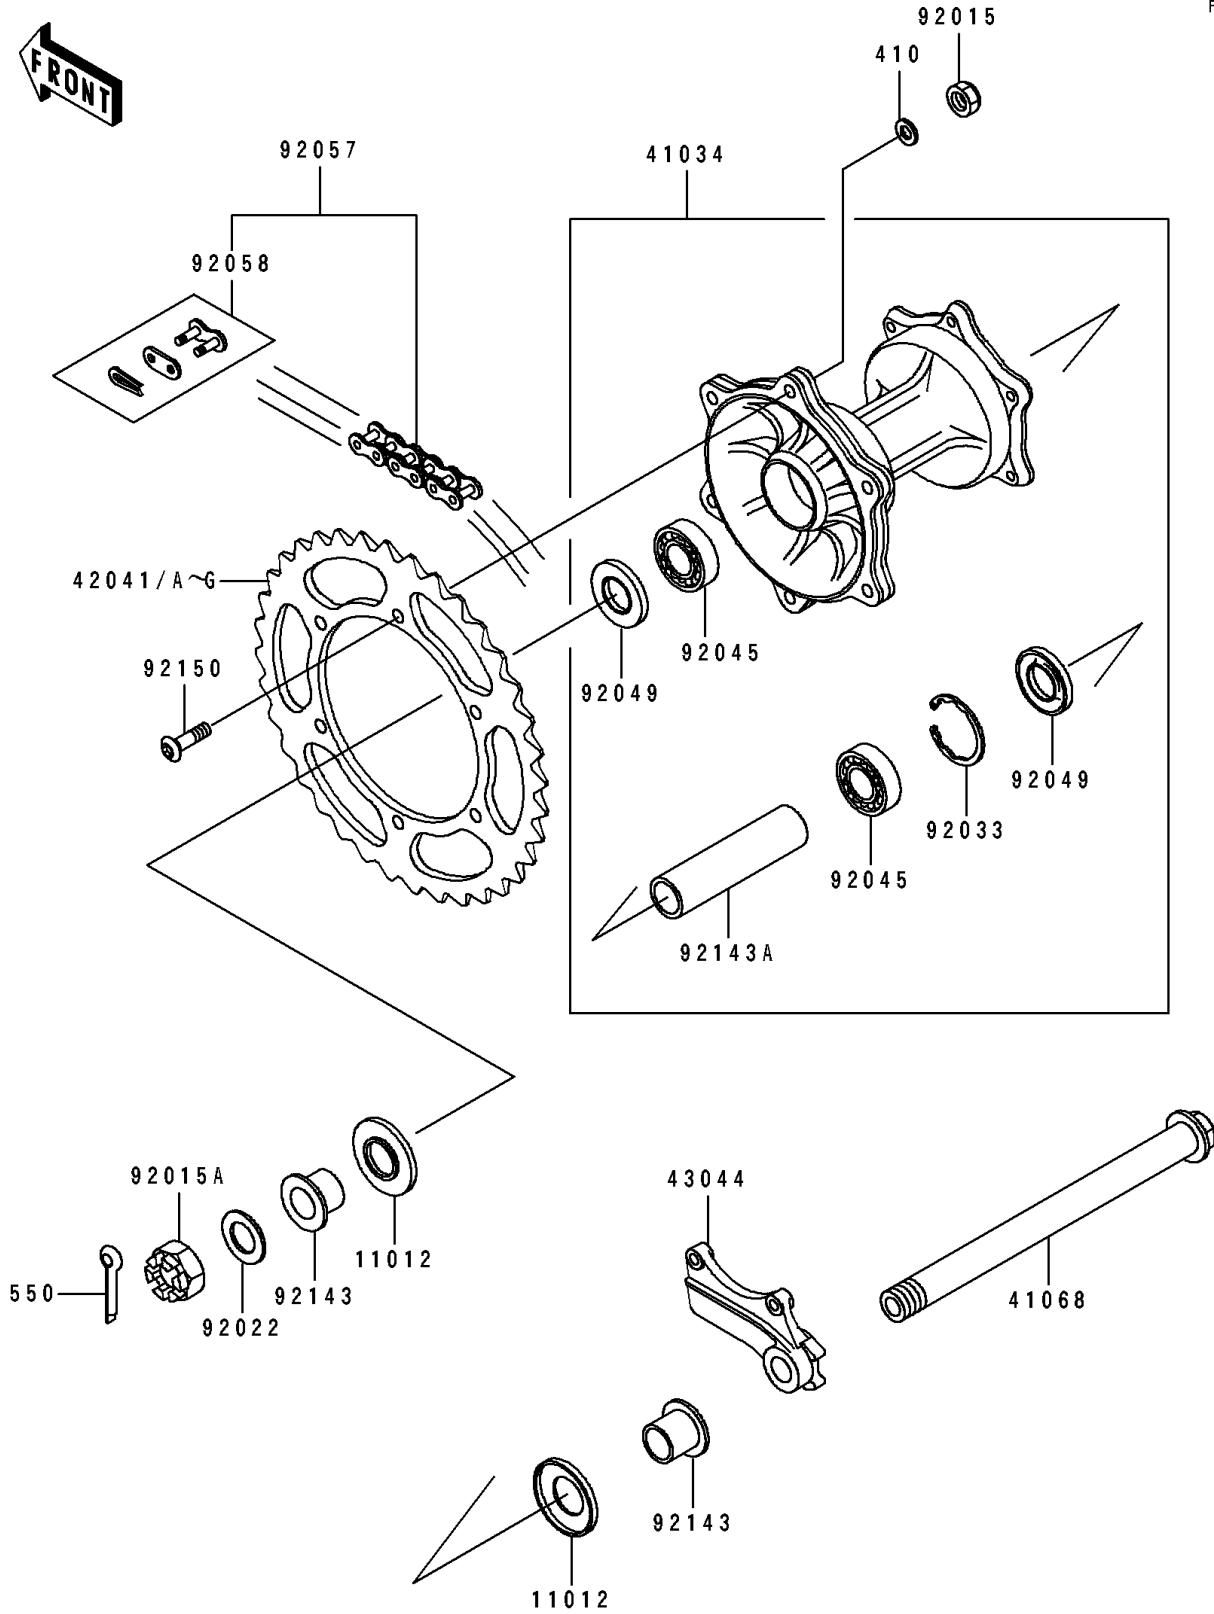

1992 KX250 PARTS DIAGRAM

Rear Hub

F2240

1992 KX250 PARTS LIST

Rear Hub

ITEM NAME	PART NUMBER	QUANTITY
CAP,REAR AXLE (Ref # 11012)	11012-1581	1
DRUM-ASSY,REAR BRAKE (Ref # 41034)	41034-1205	1
AXLE,RR (Ref # 41068)	41068-1299	1
SPROCKET-HUB,51T,AL (Ref # 42041)	42041-1104	1
SPROCKET-HUB,50T,AL (Ref # 42041A)	42041-1255	1
SPROCKET-HUB,49T,AL (Ref # 42041B)	42041-1256	1
SPROCKET-HUB,48T,AL (Ref # 42041C)	42041-1257	1
SPROCKET-HUB,47T,AL (Ref # 42041D)	42041-1258	1
SPROCKET-HUB,48T (Ref # 42041E)	42041-1383	1
SPROCKET-HUB,49T (Ref # 42041F)	42041-1384	1
SPROCKET-HUB,50T (Ref # 42041G)	42041-1408	1
HOLDER-COMP-CALIPER (Ref # 43044)	43044-1092	1
NUT,LOCK,8MM (Ref # 92015)	92015-1124	1
NUT,CASTLE,20MM (Ref # 92015A)	92015-1804	1
WASHER,20.1X34X2.0 (Ref # 92022)	92022-1994	1
RING-SNAP,42MM (Ref # 92033)	92033-1041	1
BEARING-BALL,6004X8JRLLX2/3A (Ref # 92045)	92045-1239	1
SEAL-OIL,BJNC2 25425 (Ref # 92049)	92049-1203	1
CHAIN,DRIVE,DID520DSX114L (Ref # 92057)	92057-1317	1
JOINT-CHAIN,DRIVE (Ref # 92058)	92058-1068	1
COLLAR,RR AXLE,L=20 (Ref # 92143)	92143-1356	1
COLLAR,RR BRAKE DRUM,L=105 (Ref # 92143A)	92143-1402	1
BOLT,SOCKET,8X28 (Ref # 92150)	92150-1196	1
WASHER-PLAIN-SMALL,8MM (Ref # 410)	410B0800	1
PIN-COTTER,3.0X25 (Ref # 550)	550D3025	1