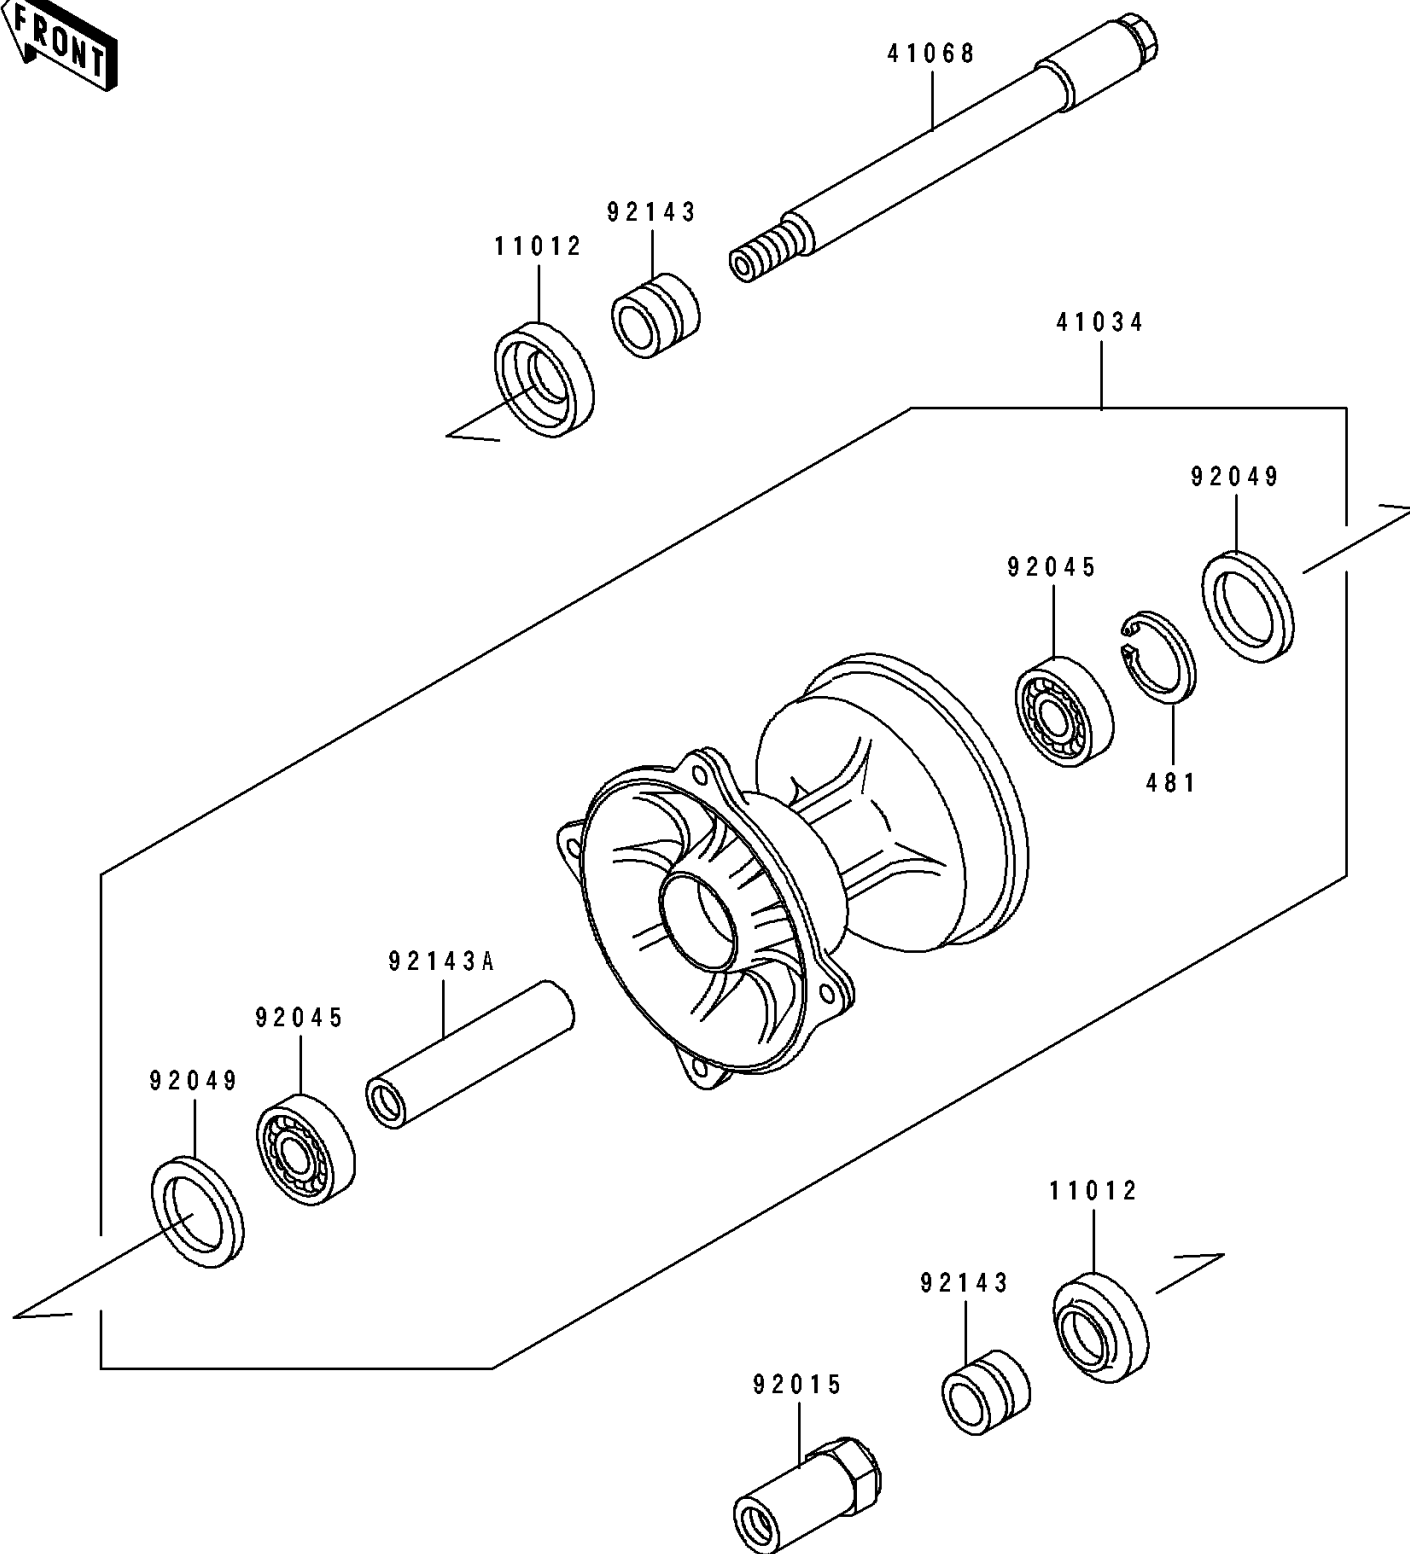

1992 KX250 PARTS DIAGRAM

Front Hub

F2230

1992 KX250 PARTS LIST

Front Hub

ITEM NAME	PART NUMBER	QUANTITY
CAP,FRONT AXLE (Ref # 11012)	11012-1580	1
DRUM-ASSY,FRONT BRAKE (Ref # 41034)	41034-1204	1
AXLE,FR (Ref # 41068)	41068-1310	1
NUT,AXLE (Ref # 92015)	92015-1815	1
BEARING-BALL,6203LLX7V2 (Ref # 92045)	92045-1238	1
SEAL-OIL,BSNC2 22404 (Ref # 92049)	92049-1204	1
COLLAR,FR AXLE,L=18 (Ref # 92143)	92143-1297	1
COLLAR,FR BRAKE DRUM,L=68 (Ref # 92143A)	92143-1401	1
CIRCLIP-TYPE-C,40MM (Ref # 481)	481J4000	1