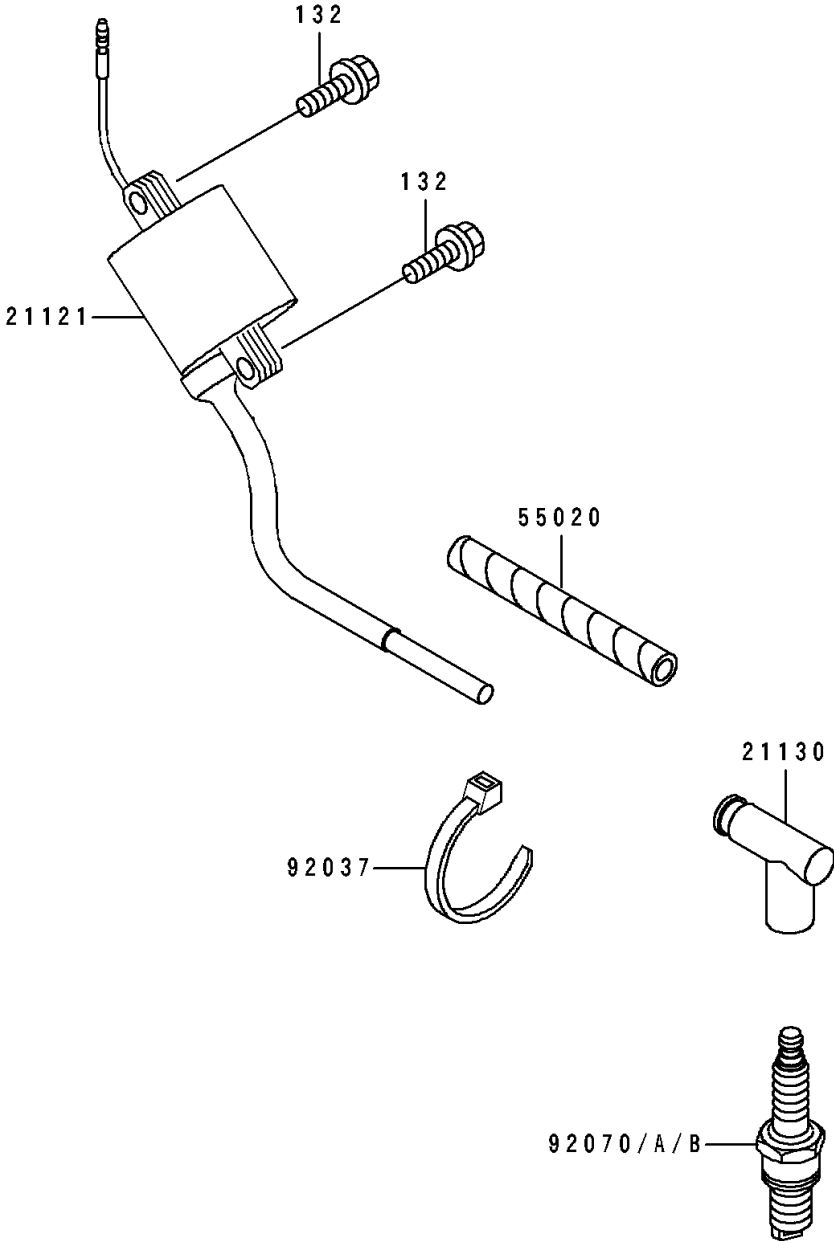

1992 KX250 PARTS DIAGRAM

Ignition Coil

E1830

1992 KX250 PARTS LIST

Ignition Coil

ITEM NAME	PART NUMBER	QUANTITY
COIL-IGNITION (Ref # 21121)	21121-1200	1
CAP-SPARK PLUG (Ref # 21130)	21130-1062	1
GUARD (Ref # 55020)	55020-1424	1
CLAMP (Ref # 92037)	92037-1173	1
PLUG-SPARK,R6252E-9(NGK) (Ref # 92070)	92070-1197	1
PLUG-SPARK,R6254E-9(NGK) (Ref # 92070A)	92070-1198	1
PLUG-SPARK,R4630A-9(NGK) (Ref # 92070B)	92070-1206	1
BOLT-FLANGED-SMALL (Ref # 132)	132G0618	1