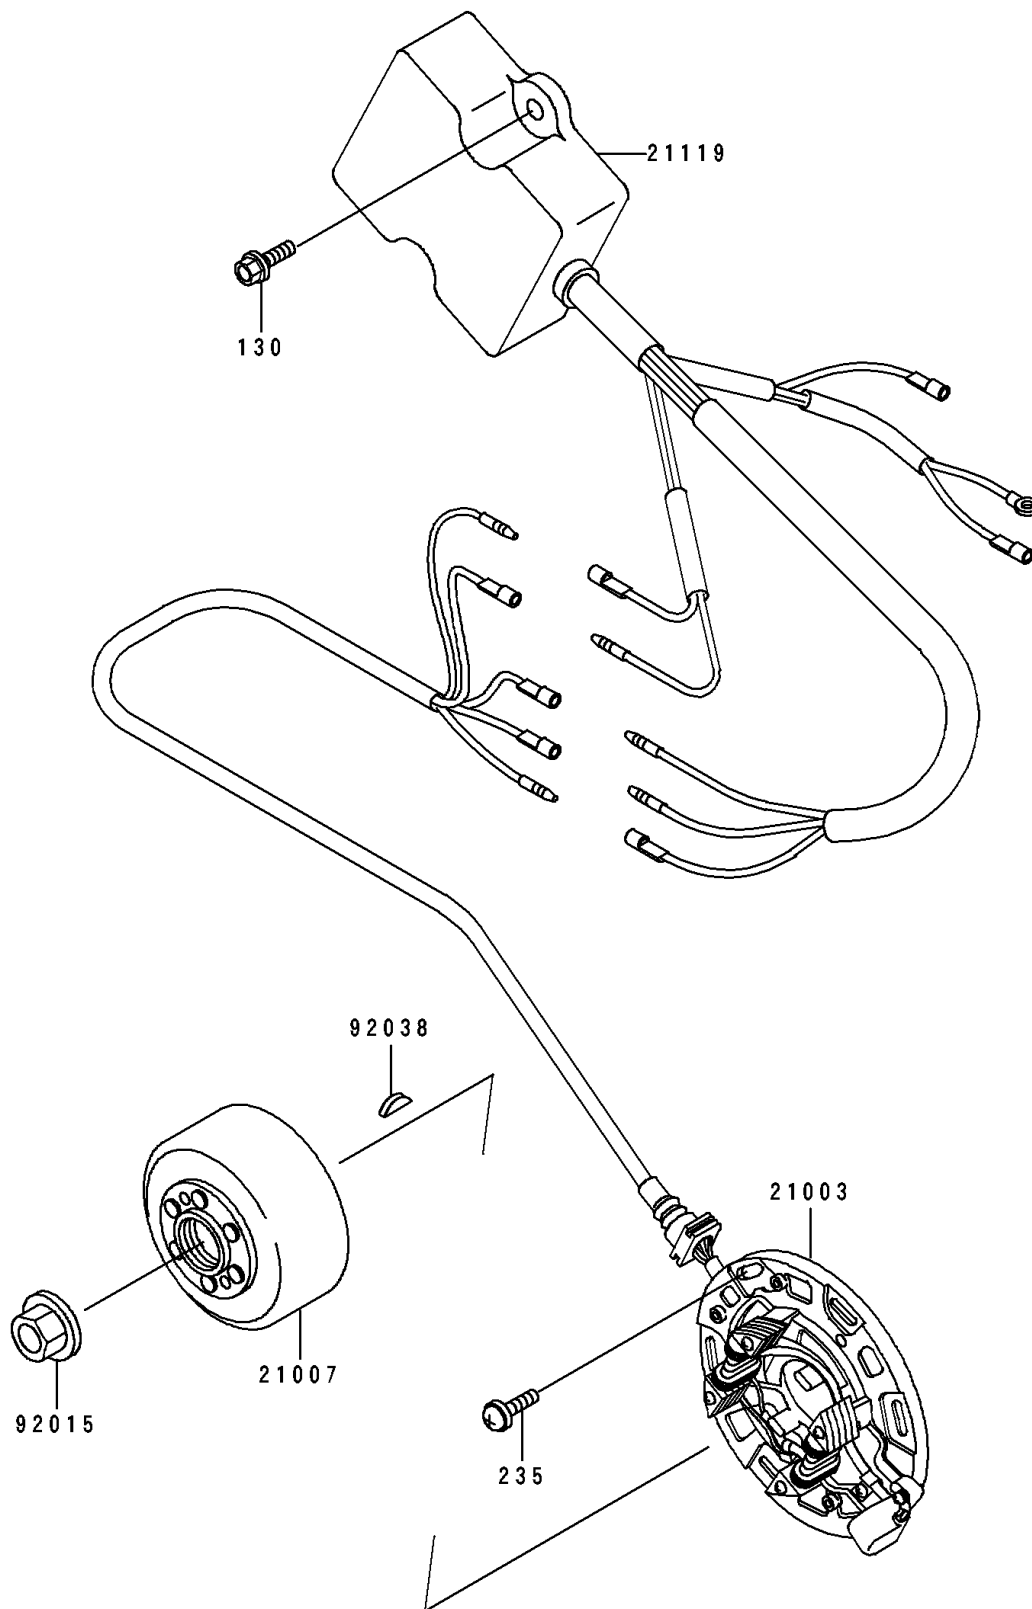

1992 KX250 PARTS DIAGRAM

Generator

E1810

1992 KX250 PARTS LIST

Generator

ITEM NAME	PART NUMBER	QUANTITY
STATOR (Ref # 21003)	21003-1236	1
ROTOR,MAGNETO (Ref # 21007)	21007-1234	1
IGNITER (Ref # 21119)	21119-1343	1
NUT,FLANGED,12MM (Ref # 92015)	92015-1156	1
KEY,WOODRUFF (Ref # 92038)	92038-001	1
BOLT-FLANGED,6X16 (Ref # 130)	130G0616	1
SCREW-PAN-WP-CROS (Ref # 235)	235B0616	1