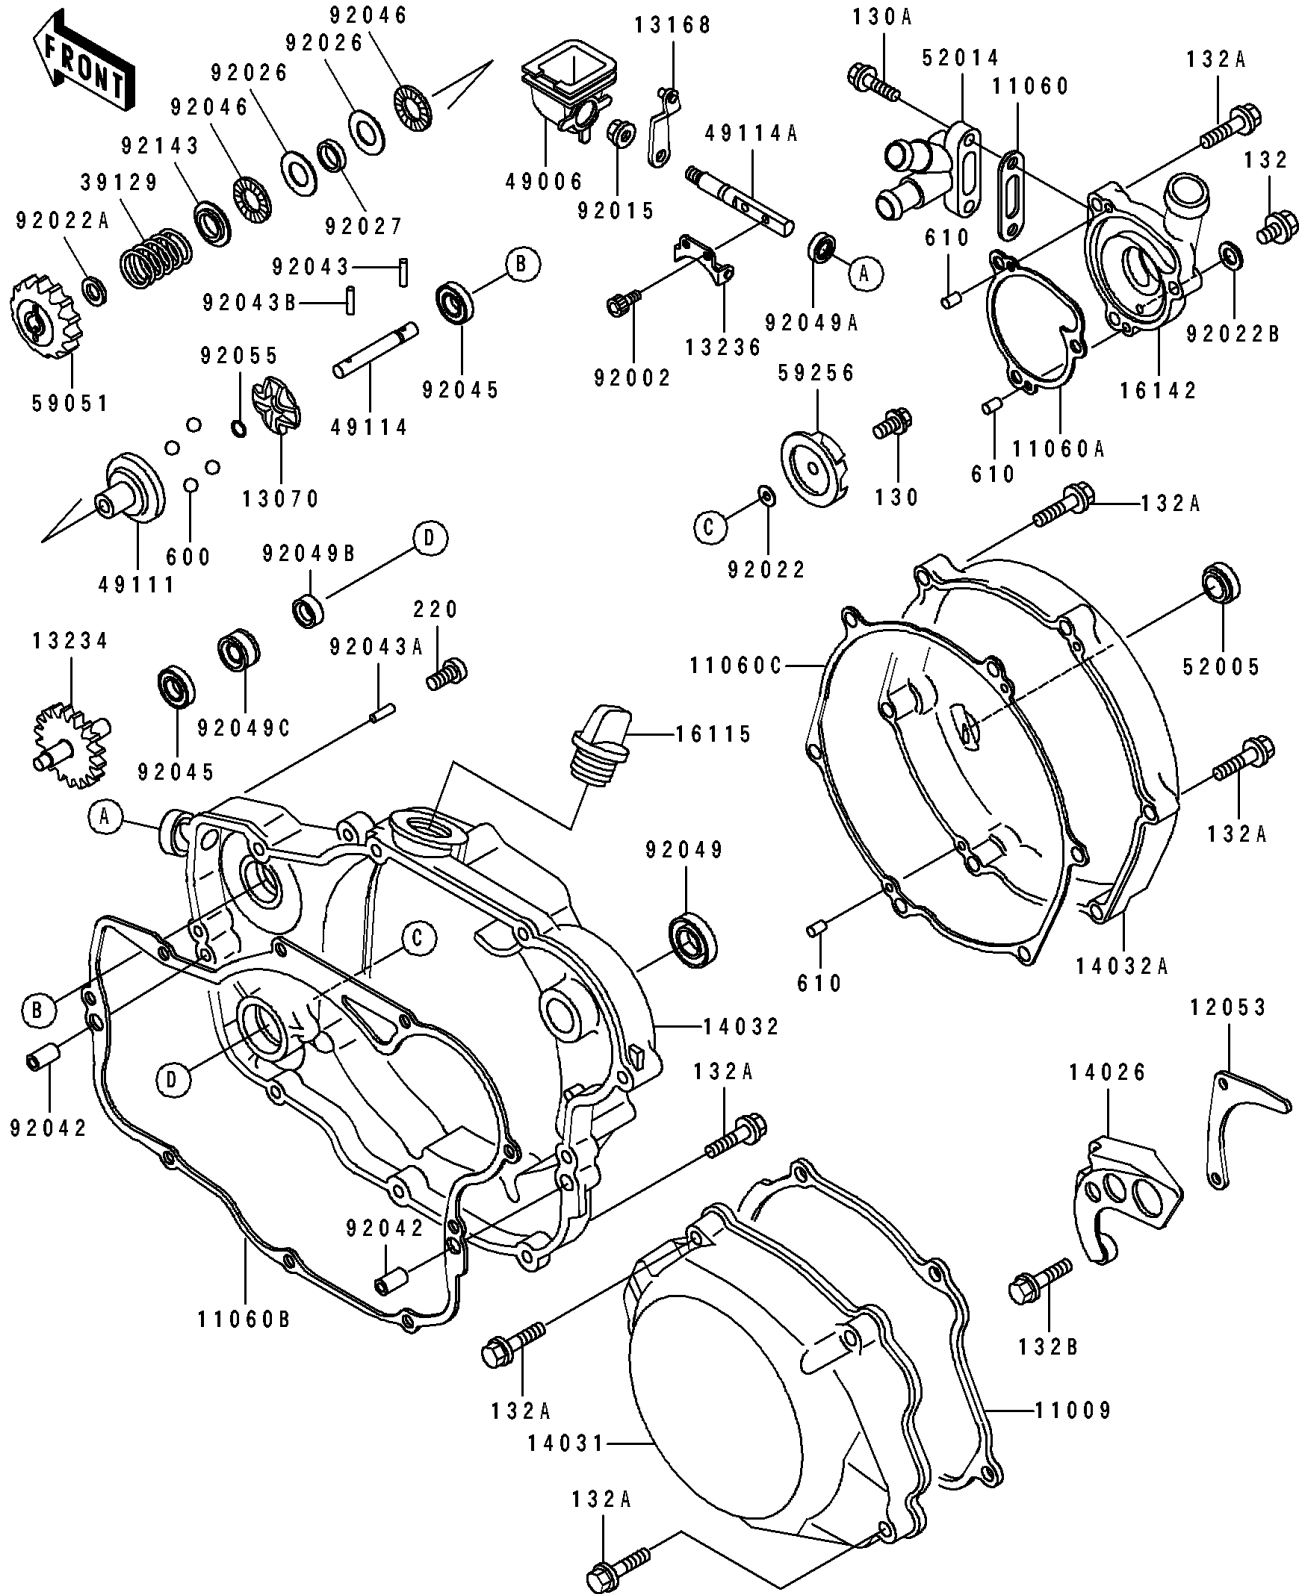

## 1992 KX250 PARTS LIST

Engine Cover

ITEM NAME	PART NUMBER	QUANTITY
GASKET,GENERATOR COVER (Ref # 11009)	11009-1951	1
GASKET (Ref # 11060)	11060-1183	1
GASKET,PUMP COVER (Ref # 11060A)	11060-1184	1
GASKET,CLUTCH COVER,IN (Ref # 11060B)	11060-1185	1
GASKET,CLUTCH COVER,OUT (Ref # 11060C)	11060-1186	1
GUIDE-CHAIN (Ref # 12053)	12053-1233	1
GUIDE (Ref # 13070)	13070-1122	1
LEVER,GOVERNOR (Ref # 13168)	13168-1494	1
SHAFT-COMP (Ref # 13234)	13234-1096	1
LEVER-COMP,GOVERNOR (Ref # 13236)	13236-1182	1
COVER-CHAIN (Ref # 14026)	14026-1174	1
COVER-GENERATOR (Ref # 14031)	14031-1244	1
COVER-CLUTCH,IN (Ref # 14032)	14032-1312	1
COVER-CLUTCH,OUT (Ref # 14032A)	14032-1313	1
CAP-OIL FILLER (Ref # 16115)	16115-018	1
COVER-PUMP (Ref # 16142)	16142-1117	1
SPRING-GOVERNOR (Ref # 39129)	39129-1007	1
BOOT (Ref # 49006)	49006-1202	1
HOLDER-GOVERNOR WEIGHT (Ref # 49111)	49111-1051	1
SHAFT-GOVERNOR (Ref # 49114)	49114-1058	1
SHAFT-GOVERNOR (Ref # 49114A)	49114-1061	1
GAUGE,OIL LEVEL (Ref # 52005)	52005-1055	1
ELBOW (Ref # 52014)	52014-1073	1
GEAR-SPUR,GOVERNOR (Ref # 59051)	59051-1192	1
IMPELLER (Ref # 59256)	59256-1065	1
BOLT,SOCKET,4X8 (Ref # 92002)	92002-1403	1
NUT,FLANGED,6MM (Ref # 92015)	92015-1193	1
WASHER,5.2X13X1 (Ref # 92022)	92022-1380	1
WASHER,8.2X14X1 (Ref # 92022A)	92022-1488	1